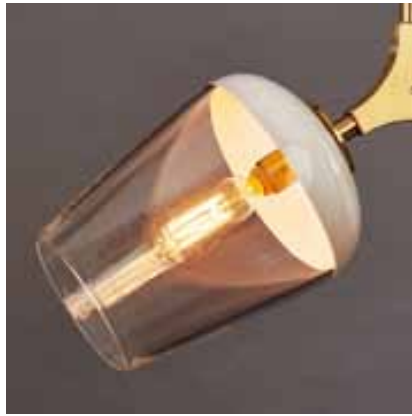

ROOM

WWW.ROOMONLINE.COM

GLOBE STYLES

MANTIS

TAPERED

ROUND

JOSEPH PAGANO LIGHTING OPTIONS

GLOBE COLORS

BURNT UMBER

FERRARI RED

CLOUD WHITE
(UPCHARGE FOR GOLD
LIP EMBELLISHMENT)

INK BLACK

SMOKE & WHITE

CLEAR & WHITE

METAL FINISHES

SATIN BRASS

DARK BRONZE

ONYX

POLISHED FINISHES
AVAILABLE FOR 30%
UPCHARGE.

WOOD OPTIONS

SPALTED MAPLE

WENGE

ROSEWOOD

COCO BOLO
ROSEWOOD