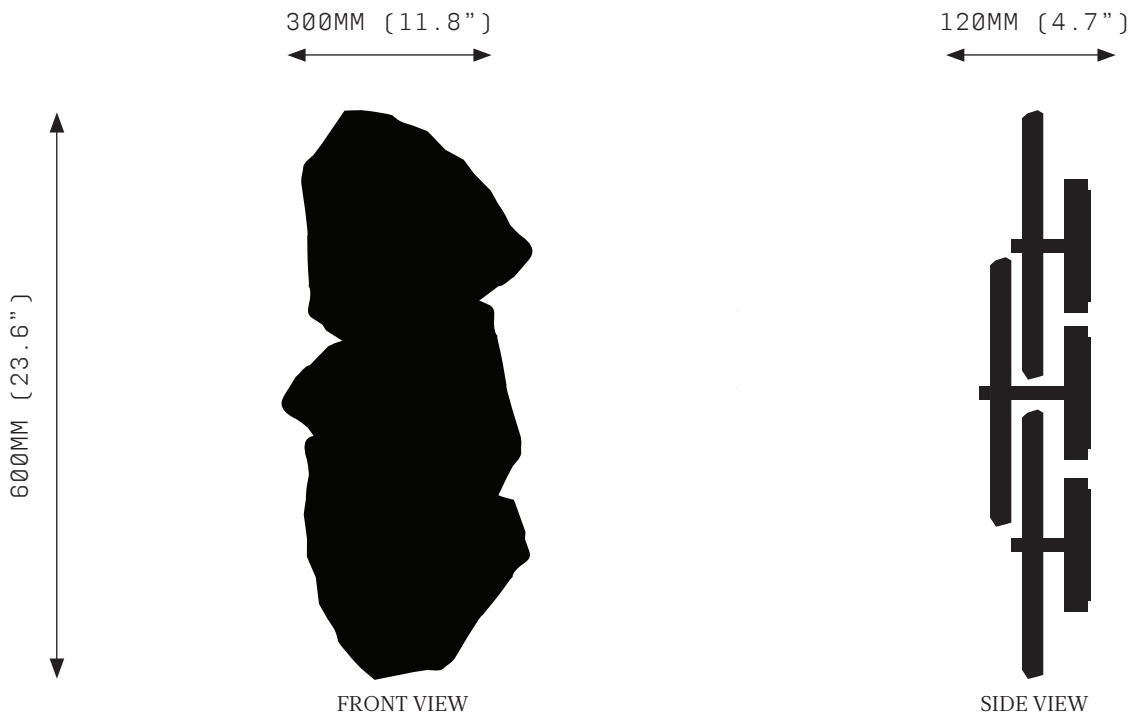

# ROOM

WWW.ROOMONLINE.COM

---

PETRA | WALL SCONCE | TRIPLE

23.6" x 11.8" x 4.7"

AGED BRASS WITH CHOICE OF CLEAR, ROSE, OR SMOKY POLISHED QUARTZ CRYSTAL

ITEM NO. LI474

## SPECIFICATIONS

Ordering Code:  
PET.1.3

Lamp:  
24V LED WW 2700K

Lumens:  
1854 LM

Voltage:  
24V DC

Watts:  
12W

Weight:  
Approx. 9kg\*  
\*Exclusive of canopy

Inclusions:  
3 Quartz crystal slices  
Power Supply Unit x 60W