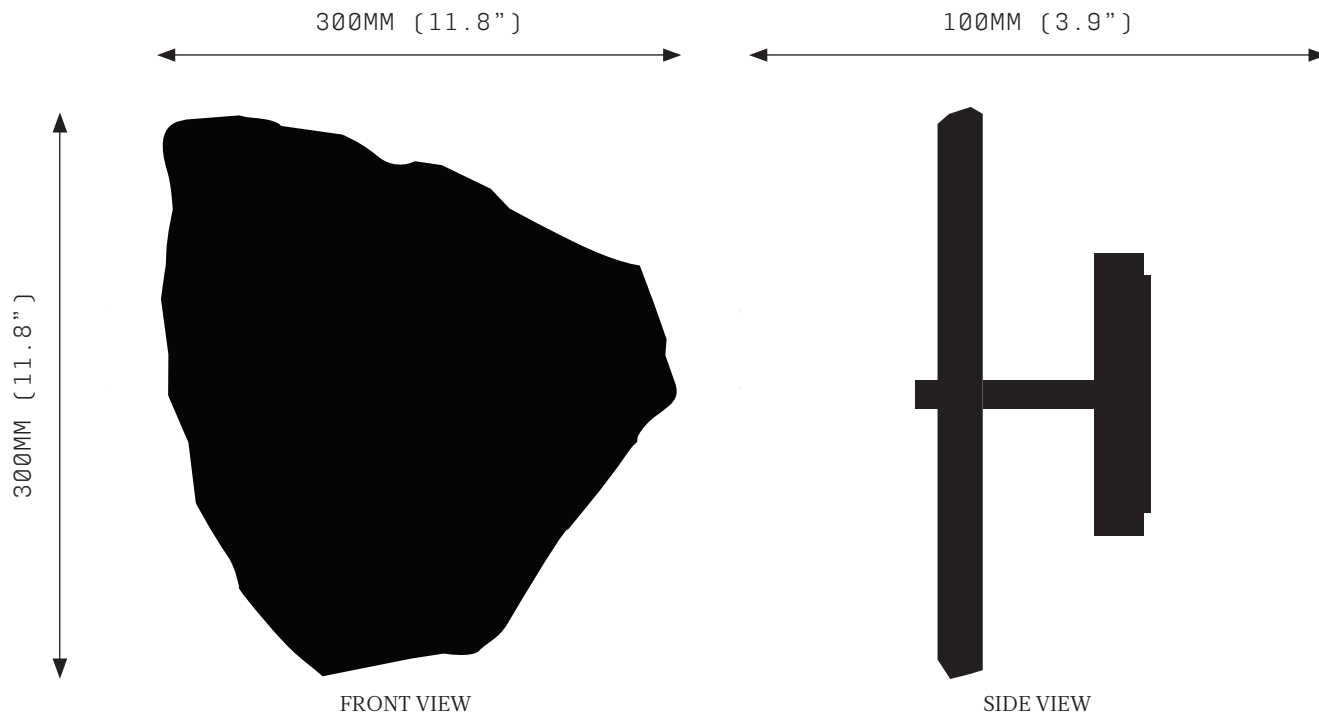

ROOM

WWW.ROOMONLINE.COM

PETRA | WALL SCONCE | MONO

11.8" x 11.8" x 3.9"

AGED BRASS WITH CHOICE OF CLEAR, ROSE, OR SMOKY POLISHED QUARTZ CRYSTAL

ITEM NO. LI474

PETRA I MONO SCONCE

SPECIFICATIONS

Ordering Code:
PET.1.1

Lamp:
24V LED WW 2700K

Lumens:
618 LM

Voltage:
24V DC

Watts:
8W

Weight:
Approx. 3kg*
*Exclusive of canopy

Inclusions:
1 Quartz crystal slice
Power Supply Unit x 60W

Exclusions:
User Interface, Dimmer Unit