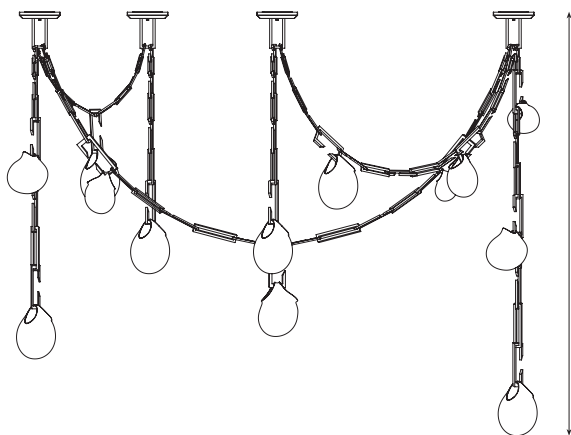

2450MM / 96.4"

2100MM / 82.7"

980MM / 38.5"

2100MM / 82.7"

NEPENTHES COMPLEX (LARGE)

SPECIFICATIONS	OPTIONS	ADDITIONAL INFORMATION	WARRANTY
<p>ORDERING CODE NEP.PLX.L</p> <p>LAMP G4 12V LED 2.5W 2700K</p> <p>LUMENS 3900 LM</p> <p>VOLTAGE 12V DC</p> <p>WATTS 65 W</p> <p>WEIGHT Approx. 76 kg</p> <p>INCLUSIONS Power Supply Unit x 100W</p> <p>EXCLUSIONS User Interface, Dimmer Unit</p>	<p>FINISHES</p> <p>AB Aged Brass BB Brushed Brass HRB Hand Rubbed Brass DB Dark Bronze MP Mottled Patina VER Verdigris PB Polished Brass CP Copper CR Chrome SN Satin Nickel 24K 24K Gold</p> <p>CANOPY</p> <p>C-250-FM* Chain 250 Flush C-280-FM† Chain 280 Flush C-250-SM* Chain 250 Surface C-280-SM† Chain 280 Surface * Remote Power Supply † Integral Power Supply <i>Refer to canopy specification guide</i></p>	<ul style="list-style-type: none"> Nepenthes Tendril is a solid fixture that will require very little maintenance over the years. If your Nepenthes Tendril is treated with care, it will shine brightly for many years to come. Contact us for custom variations. Installation should only be undertaken by a qualified professional. 	<ul style="list-style-type: none"> 5 Years Fixture 5 Years Power Supply Unit 3 Years LED
			
<i>Fig 1. – Front view</i>		<i>Fig 2. – Side view</i>	