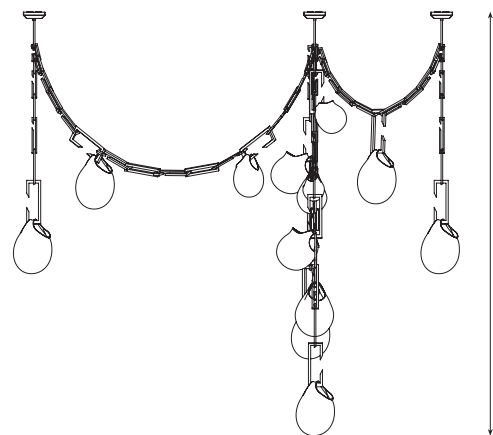

2660MM / 104.7"