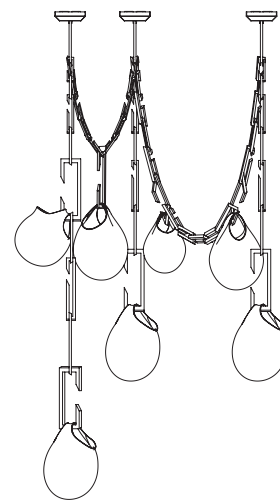

980MM / 38.5"

2100MM / 82.7"