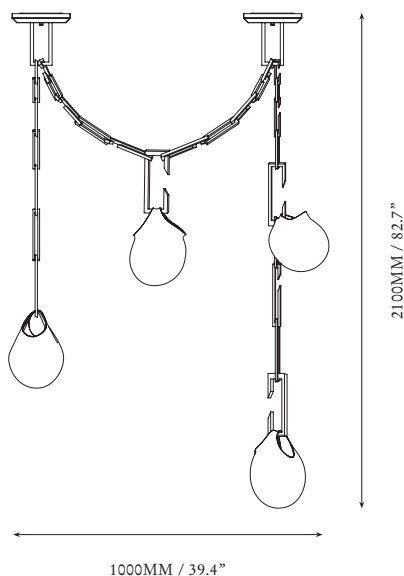

ROOM

WWW.ROOMONLINE.COM

NEPENTHES COMPLEX

FIXTURES AVAILABLE IN THREE SIZES RANGING FROM 39" TO 125"W

AVAILABLE IN AGED BRASS, BRUSHED BRASS, HAND RUBBED BRASS, DARK BRONZE & MOTTLED PATINA STANDARD.

VERDIGRIS, POLISHED BRASS, COPPER, CHROME, GRAPHITE, SATIN NICKEL OR 24K GOLD AVAILABLE FOR AN UPCHARGE

LAMPING: G4, 12V, LED, 2.5W, DIMMABLE, INCLUDED

ITEM NO. LI506

NEPENTHES COMPLEX

(SMALL)

SPECIFICATIONS	OPTIONS	ADDITIONAL INFORMATION	WARRANTY
<p>ORDERING CODE NEP.PLX.S</p> <p>LAMP G4 12V LED 2.5W 2700K</p> <p>LUMENS 1200 LM</p> <p>VOLTAGE 12V DC</p> <p>WATTS 20 W</p> <p>WEIGHT Approx. 30.5 kg</p> <p>INCLUSIONS Power Supply Unit x 60W</p> <p>EXCLUSIONS User Interface, Dimmer Unit</p>	<p>FINISHES</p> <p>AB Aged Brass BB Brushed Brass HRB Hand Rubbed Brass DB Dark Bronze MP Mottled Patina VER Verdigris PB Polished Brass CP Copper CR Chrome SN Satin Nickel 24K 24K Gold</p> <p>CANOPY</p> <p>C-250-FM* Chain 250 Flush C-280-FM† Chain 280 Flush C-250-SM* Chain 250 Surface C-280-SM† Chain 280 Surface</p> <p>* Remote Power Supply † Integral Power Supply <i>Refer to canopy specification guide</i></p>	<ul style="list-style-type: none"> Nepenthes Tendril is a solid fixture that will require very little maintenance over the years. If your Nepenthes Tendril is treated with care, it will shine brightly for many years to come. Contact us for custom variations. Installation should only be undertaken by a qualified professional. 	<ul style="list-style-type: none"> 5 Years Fixture 5 Years Power Supply Unit 3 Years LED
<p>Fig 1. – Front view</p>		<p>Fig 2. – Side view</p>	