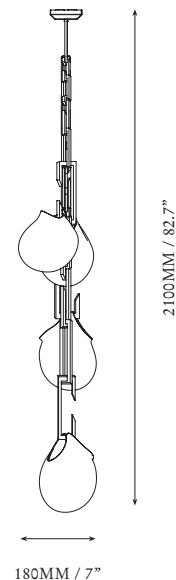

ROOM

WWW.ROOMONLINE.COM

NEPENTHES COMPLEX

FIXTURES AVAILABLE IN THREE SIZES RANGING FROM 39" TO 125"W

AVAILABLE IN AGED BRASS, BRUSHED BRASS, HAND RUBBED BRASS, DARK BRONZE & MOTTLED PATINA STANDARD.

VERDIGRIS, POLISHED BRASS, COPPER, CHROME, GRAPHITE, SATIN NICKEL OR 24K GOLD AVAILABLE FOR AN UPCHARGE

LAMPING: G4, 12V, LED, 2.5W, DIMMABLE, INCLUDED

ITEM NO. LI506

NEPENTHES COMPLEX

(SMALL)

SPECIFICATIONS	OPTIONS	ADDITIONAL INFORMATION	WARRANTY
<p>ORDERING CODE NEP.PLX.S</p> <p>LAMP G4 12V LED 2.5W 2700K</p> <p>LUMENS 1200 LM</p> <p>VOLTAGE 12V DC</p> <p>WATTS 20 W</p> <p>WEIGHT Approx. 30.5 kg</p> <p>INCLUSIONS Power Supply Unit x 60W</p> <p>EXCLUSIONS User Interface, Dimmer Unit</p>	<p>FINISHES</p> <p>AB Aged Brass BB Brushed Brass HRB Hand Rubbed Brass DB Dark Bronze MP Mottled Patina VER Verdigris PB Polished Brass CP Copper CR Chrome SN Satin Nickel 24K 24K Gold</p> <p>CANOPY</p> <p>C-250-FM* Chain 250 Flush C-280-FM† Chain 280 Flush C-250-SM* Chain 250 Surface C-280-SM† Chain 280 Surface</p> <p>* Remote Power Supply † Integral Power Supply <i>Refer to canopy specification guide</i></p>	<ul style="list-style-type: none"> Nepenthes Tendril is a solid fixture that will require very little maintenance over the years. If your Nepenthes Tendril is treated with care, it will shine brightly for many years to come. Contact us for custom variations. Installation should only be undertaken by a qualified professional. 	<ul style="list-style-type: none"> 5 Years Fixture 5 Years Power Supply Unit 3 Years LED
<p>Fig 1. – Front view</p>		<p>Fig 2. – Side view</p>	

3180MM / 125.1"

2660MM / 104.7"