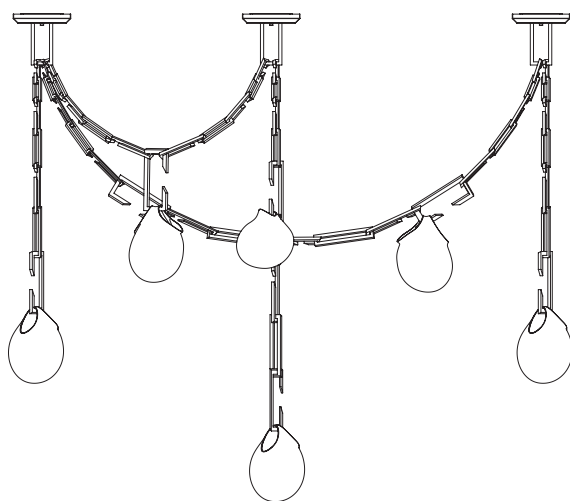

NEPENTHES COMPLEX (MEDIUM)

SPECIFICATIONS	OPTIONS	ADDITIONAL INFORMATION	WARRANTY
ORDERING CODE NEP.PLX.M LAMP G4 12V LED 2.5W 2700K LUMENS 1800 LM VOLTAGE 12V DC WATTS 30 W WEIGHT Approx. 45.5 kg INCLUSIONS Power Supply Unit x 60W EXCLUSIONS User Interface, Dimmer Unit	FINISHES AB Aged Brass BB Brushed Brass HRB Hand Rubbed Brass DB Dark Bronze MP Mottled Patina VER Verdigris PB Polished Brass CP Copper CR Chrome SN Satin Nickel 24K 24K Gold CANOPY C-250-FM* Chain 250 Flush C-280-FM† Chain 280 Flush C-250-SM* Chain 250 Surface C-280-SM† Chain 280 Surface * Remote Power Supply † Integral Power Supply <i>Refer to canopy specification guide</i>	- Nepenthes Tendril is a solid fixture that will require very little maintenance over the years. If your Nepenthes Tendril is treated with care, it will shine brightly for many years to come. - Contact us for custom variations. - Installation should only be undertaken by a qualified professional.	5 Years Fixture 5 Years Power Supply Unit 3 Years LED
<i>Fig 1. – Front view</i>		<i>Fig 2. – Side view</i>	

2450MM / 96.4"

2100MM / 82.7"