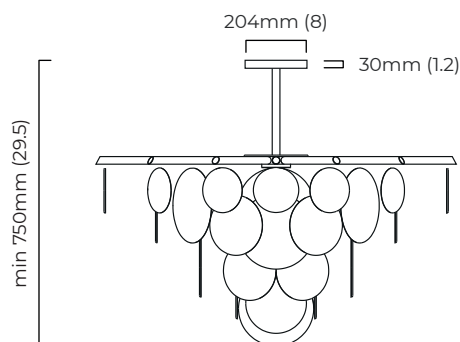

NIMBUS CHANDELIER MEDIUM - DALI-A

FINISH

antique bronze with handmade fritted glass
bronze with handmade fritted glass
satin brass with handmade fritted glass

DIMENSIONS (body of fixture)

1190 x 710 x 650 mm (w x d x h)

WEIGHT

42kg (92.6lbs)

please ensure ceiling structure is strong enough to support the weight of the light

OVERALL DROP

minimum 750 mm

supplied with 1000mm drop rod (25.4mm dia) as standard (adjustable on site)

ILLUMINATION

220-240v - 4 x E14 - 25w max (or 4.5w LED 2700k)

DALI converter to be installed in the ceiling rose

DIMMING

dimnable bulb required

DALI compatible

CEILING ROSE / PLATE

round ceiling rose - $\varnothing$ 204 x 30 mm (dia x h)

CERTIFICATION

*Diagrams are not to scale.