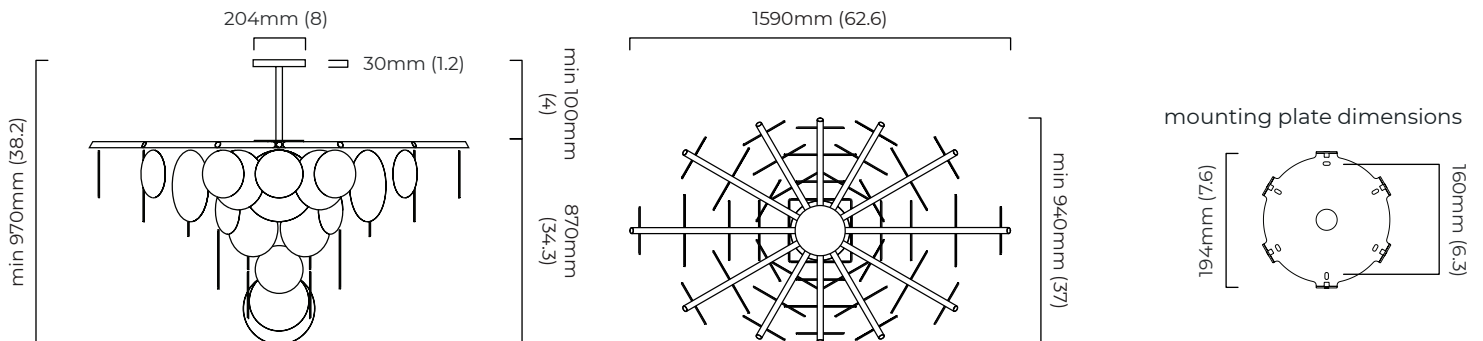

NIMBUS CHANDELIER LARGE - DALI-A

FINISH

antique bronze with handmade fritted glass
bronze with handmade fritted glass
satin brass with handmade fritted glass

DIMENSIONS (body of fixture)

1590 x 900 x 870 mm (w x d x h)

WEIGHT

55kg (121.3lbs)

please ensure ceiling structure is strong enough to support the weight of the light

OVERALL DROP

minimum 970 mm

supplied with 1000mm drop rod (25.4mm dia) as standard (adjustable on site)

ILLUMINATION

220-240v - 8 x E27 - 60w max (or 8w LED 2700k)

DALI converter to be installed in the ceiling rose

DIMMING

dimnable bulb required

DALI compatible

CEILING ROSE / PLATE

round ceiling rose - $\varnothing$ 204 x 30 mm (dia x h)

CERTIFICATION

*Diagrams are not to scale.