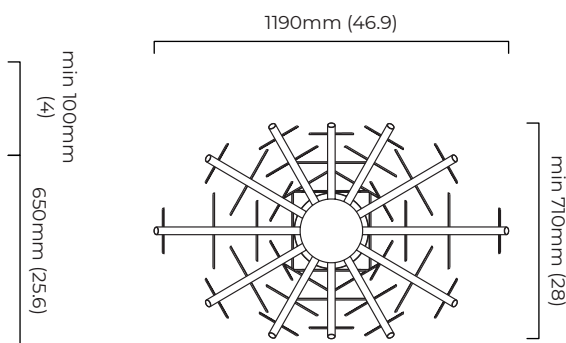

NIMBUS CHANDELIER MEDIUM

FINISH

antique bronze with handmade fritted glass
bronze with handmade fritted glass
satin brass with handmade fritted glass

DIMENSIONS (body of fixture)

1190 x 710 x 650 mm (w x d x h)

WEIGHT

42kg (92.6lbs)
please ensure ceiling structure is strong enough to support the weight of the light

OVERALL DROP

minimum 750 mm
supplied with 1000mm drop rod (25.4mm dia) as standard
(adjustable on site)

ILLUMINATION

220-240v - 4 x E14 - 25w max (or 4.5w LED 2700k)
110-130v - 4 x E12 - 25w max (or 4.5w LED 2700k)

DIMMING

dimnable bulb required
trailing edge dimmable / phase cut (rotary dimmer) - standard
DALI option available (220-240v only)

CEILING ROSE / PLATE

round ceiling rose - $\varnothing$ 204 x 30 mm (dia x h)

CERTIFICATION

*Diagrams are not to scale.