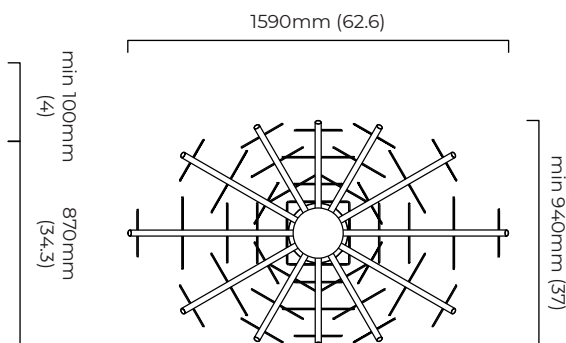

FINISH

antique bronze with handmade fritted glass
 bronze with handmade fritted glass
 satin brass with handmade fritted glass

DIMENSIONS (body of fixture)

1190 x 710 x 650 mm (w x d x h)

WEIGHT

42kg (92.6lbs)
 please ensure ceiling structure is strong enough to support the weight of the light

NIMBUS CHANDELIER LARGE

FINISH

antique bronze with handmade fritted glass
 bronze with handmade fritted glass
 satin brass with handmade fritted glass

DIMENSIONS (body of fixture)

1590 x 900 x 870 mm (w x d x h)

CEILING ROSE / PLATE

round ceiling rose - \varnothing 204 x 30 mm (dia x h)

CERTIFICATION

mounting plate dimensions

*Diagrams are not to scale.

NIMBUS CHANDELIER LARGE - DALI-A

FINISH

antique bronze with handmade fritted glass
 bronze with handmade fritted glass
 satin brass with handmade fritted glass

DIMENSIONS (body of fixture)

1590 x 900 x 870 mm (w x d x h)

WEIGHT

55kg (121.3lbs)

please ensure ceiling structure is strong enough to support the weight of the light

OVERALL DROP

minimum 970 mm

supplied with 1000mm drop rod (25.4mm dia) as standard (adjustable on site)