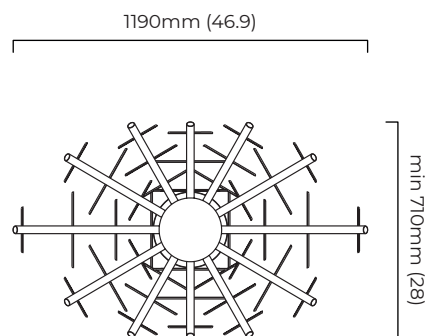

NIMBUS CHANDELIER MEDIUM - DALI-A

FINISH

antique bronze with handmade fritted glass
bronze with handmade fritted glass
satin brass with handmade fritted glass

DIMENSIONS (body of fixture)

1190 x 710 x 650 mm (w x d x h)

WEIGHT

42kg (92.6lbs)

please ensure ceiling structure is strong enough to support the weight of the light

OVERALL DROP

minimum 750 mm

supplied with 1000mm drop rod (25.4mm dia) as standard (adjustable on site)

ILLUMINATION

220-240v - 4 x E14 - 25w max (or 4.5w LED 2700k)

DALI converter to be installed in the ceiling rose

DIMMING

dimnable bulb required

DALI compatible

CEILING ROSE / PLATE

round ceiling rose - $\varnothing$ 204 x 30 mm (dia x h)

CERTIFICATION

*Diagrams are not to scale.