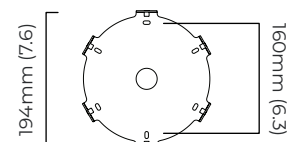

mounting plate dimensions