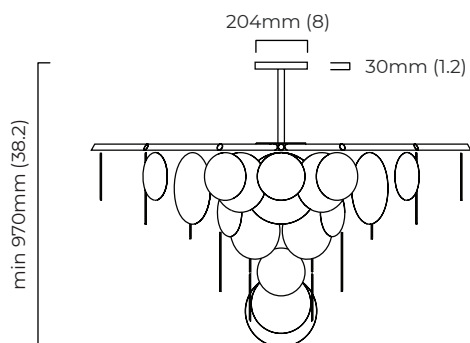

DIMENSIONS (body of fixture)

1190 x 710 x 650 mm (w x d x h)

WEIGHT

42kg (92.6lbs)

please ensure ceiling structure is strong enough to support the weight of the light

OVERALL DROP

minimum 750 mm

supplied with 1000mm drop rod (25.4mm dia) as standard (adjustable on site)

NIMBUS CHANDELIER LARGE

FINISH

antique bronze with handmade fritted glass
 bronze with handmade fritted glass
 satin brass with handmade fritted glass

DIMENSIONS (body of fixture)

1590 x 900 x 870 mm (w x d x h)

CEILING ROSE / PLATE

round ceiling rose - \varnothing 204 x 30 mm (dia x h)

CERTIFICATION

mounting plate dimensions

*Diagrams are not to scale.

NIMBUS CHANDELIER LARGE - DALI-A

FINISH

antique bronze with handmade fritted glass
 bronze with handmade fritted glass
 satin brass with handmade fritted glass

DIMENSIONS (body of fixture)

1590 x 900 x 870 mm (w x d x h)

WEIGHT

55kg (121.3lbs)

please ensure ceiling structure is strong enough to support the weight of the light

OVERALL DROP

minimum 970 mm

supplied with 1000mm drop rod (25.4mm dia) as standard (adjustable on site)