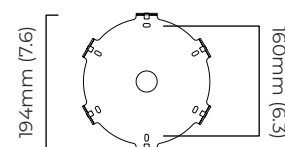

mounting plate dimensions