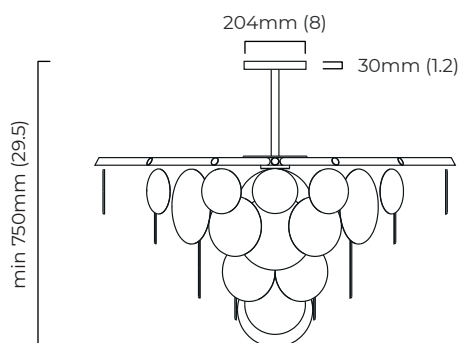

NIMBUS CHANDELIER MEDIUM

FINISH

antique bronze with handmade fritted glass
bronze with handmade fritted glass
satin brass with handmade fritted glass

DIMENSIONS (body of fixture)

1190 x 710 x 650 mm (w x d x h)

WEIGHT

42kg (92.6lbs)
please ensure ceiling structure is strong enough to support the weight of the light

OVERALL DROP

minimum 750 mm
supplied with 1000mm drop rod (25.4mm dia) as standard
(adjustable on site)

ILLUMINATION

220-240v - 4 x E14 - 25w max (or 4.5w LED 2700k)
110-130v - 4 x E12 - 25w max (or 4.5w LED 2700k)

DIMMING

dimnable bulb required
trailing edge dimmable / phase cut (rotary dimmer) - standard
DALI option available (220-240v only)

CEILING ROSE / PLATE

round ceiling rose - $\varnothing$ 204 x 30 mm (dia x h)

CERTIFICATION

*Diagrams are not to scale.