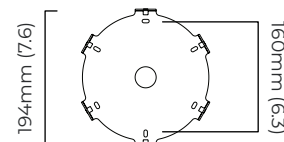

DIMENSIONS (body of fixture)

1190 x 710 x 650 mm (w x d x h)

WEIGHT

42kg (92.6lbs)

please ensure ceiling structure is strong enough to support the weight of the light

OVERALL DROP

minimum 750 mm

supplied with 1000mm drop rod (25.4mm dia) as standard (adjustable on site)

NIMBUS CHANDELIER LARGE

FINISH

antique bronze with handmade fritted glass
 bronze with handmade fritted glass
 satin brass with handmade fritted glass

DIMENSIONS (body of fixture)

1590 x 900 x 870 mm (w x d x h)

CEILING ROSE / PLATE

round ceiling rose - \varnothing 204 x 30 mm (dia x h)

CERTIFICATION

mounting plate dimensions

*Diagrams are not to scale.

NIMBUS CHANDELIER LARGE - DALI-A

FINISH

antique bronze with handmade fritted glass
 bronze with handmade fritted glass
 satin brass with handmade fritted glass

DIMENSIONS (body of fixture)

1590 x 900 x 870 mm (w x d x h)

WEIGHT

55kg (121.3lbs)

please ensure ceiling structure is strong enough to support the weight of the light

OVERALL DROP

minimum 970 mm

supplied with 1000mm drop rod (25.4mm dia) as standard (adjustable on site)