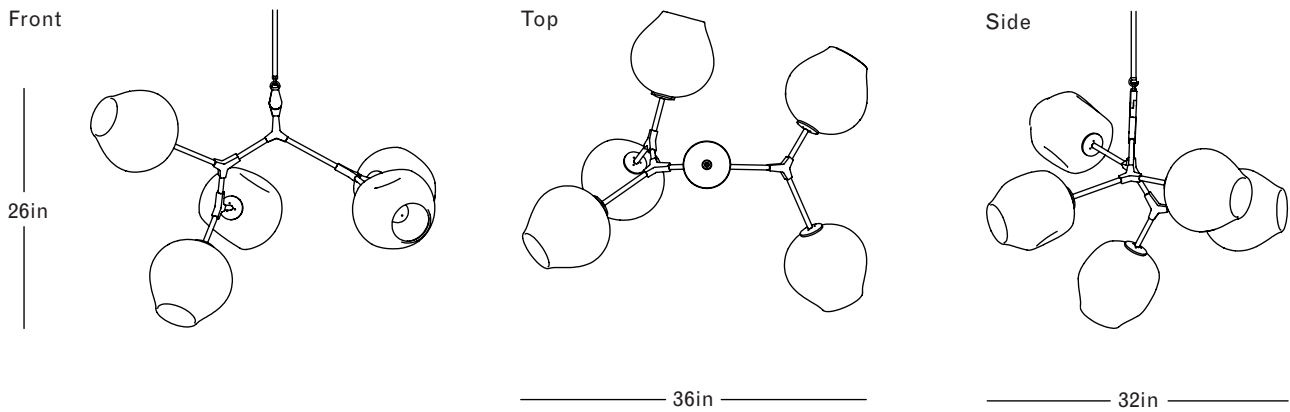

# ROOM

WWW.ROOMONLINE.COM

---

BB.05.36

36" W x 32" D x 26" H

MATERIALS: HAND BLOWN GLASS, MACHINED BRASS. SELECT FINISHES.

LAMPING: 110V E26 6W 2500K OR 220V E27 6W 2500K LEDS. MAX WATTAGE 300W

ITEM NO. L1121

Finish Palette

Specifications

DIMENSIONS

Height: 26in / 66cm  
 Width: 36in / 91cm  
 Depth: 32in / 81cm  
 Minimum Drop: 30in / 76cm  
 Weight: 20lb / 9kg

SUSPENSION

Ships with 36in or 72in stem, can be cut to length on site

CANOPY

Ø5in x H.25in

MATERIALS

Machined brass, hand-blown glass

BULBS

E26 / 110v / 6w / 2500k / dimmable LED globe  
 E27 / 220v / 6w / 2500k / dimmable LED globe  
 Maximum Fixture Wattage: 300w

UL, cUL (120V), CE, CB (240V) Certified