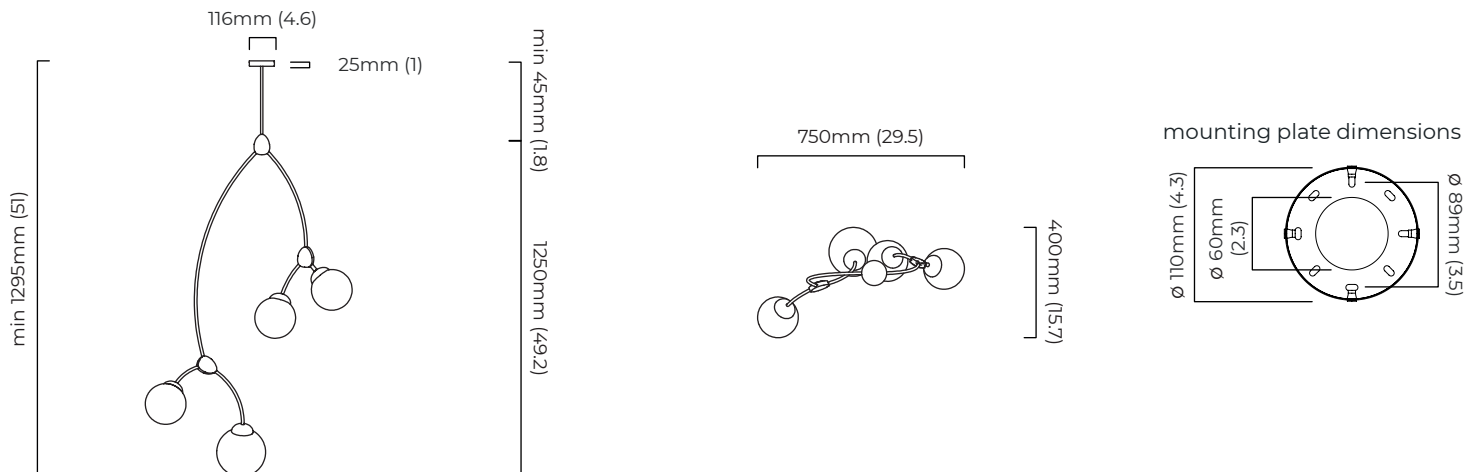

IVY VERTICAL 4 PENDANT

FINISH

bronze with bronze details and shiny opal glass
bronze with bronze details and smoked glass
bronze with satin brass details and shiny opal glass
bronze with satin brass details and smoked glass

DIMENSIONS (body of fixture)

750 x 400 x 1250 mm (w x d x h)

WEIGHT

6kg (13.2lbs)

please ensure ceiling structure is strong enough to support the weight of the light

OVERALL DROP

minimum 1295 mm

please specify the required overall drop from the ceiling to the bottom of the fitting (not adjustable on site)

ILLUMINATION

220-240v - 4 x E14 - 25w max (or 4.5w LED 2700k)

110-130v - 4 x E12 - 25w max (or 4.5w LED 2700k)

DIMMING

dimmable bulb required

trailing edge dimmable / phase cut (rotary dimmer) - standard

DALI option available (220-240v only)

CEILING ROSE / PLATE

round ceiling rose - $\varnothing$ 116 x 25 mm (dia x h)

CERTIFICATION

*Diagrams are not to scale.