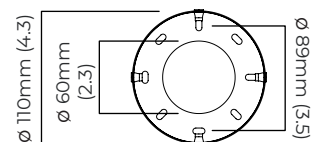

mounting plate dimensions