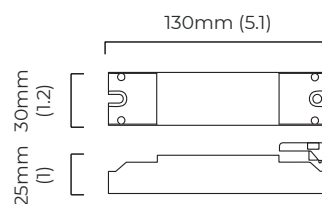

DALI converter dimensions

*Diagrams are not to scale.