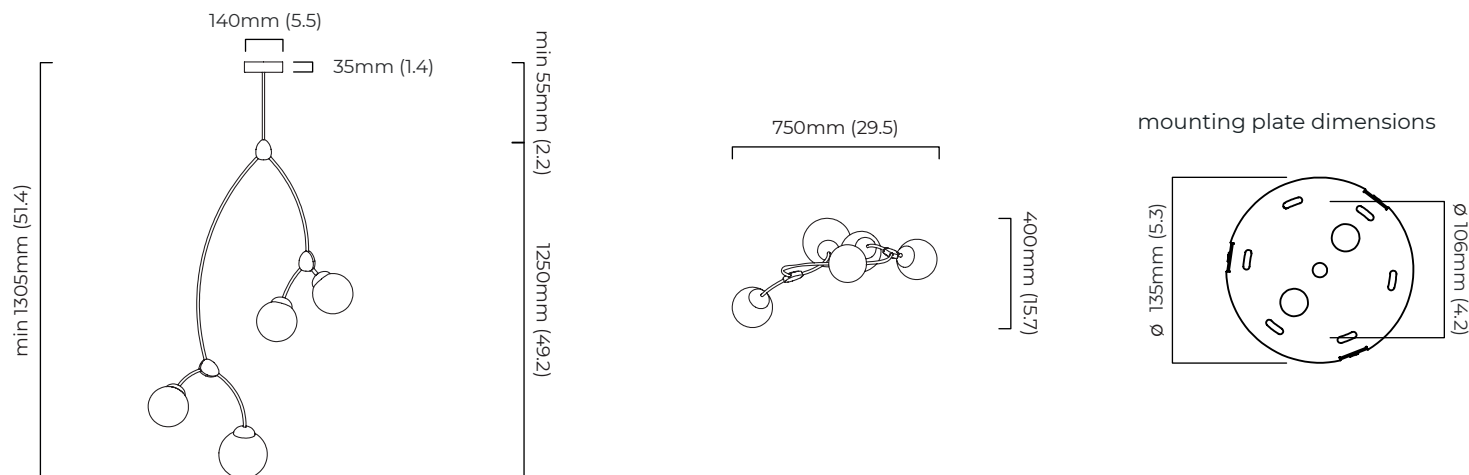

IVY VERTICAL 4 PENDANT - DALI-B

FINISH

bronze with bronze details and shiny opal glass
bronze with bronze details and smoked glass
bronze with satin brass details and shiny opal glass
bronze with satin brass details and smoked glass

DIMENSIONS (body of fixture)

750 x 400 x 1250 mm (w x d x h)

WEIGHT

6kg (13.2lbs)

please ensure ceiling structure is strong enough to support the weight of the light

OVERALL DROP

minimum 1305 mm

please specify the required overall drop from the ceiling to the bottom of the fitting (not adjustable on site)

ILLUMINATION

220-240v - 4 x E14 - 25w max (or 4.5w LED 2700K)

DALI converter to be installed in the ceiling rose

DIMMING

dimmable bulb required

DALI compatible

CEILING ROSE / PLATE

round ceiling rose - $\varnothing$ 140 x 35 mm (dia x h)

CERTIFICATION

*Diagrams are not to scale.