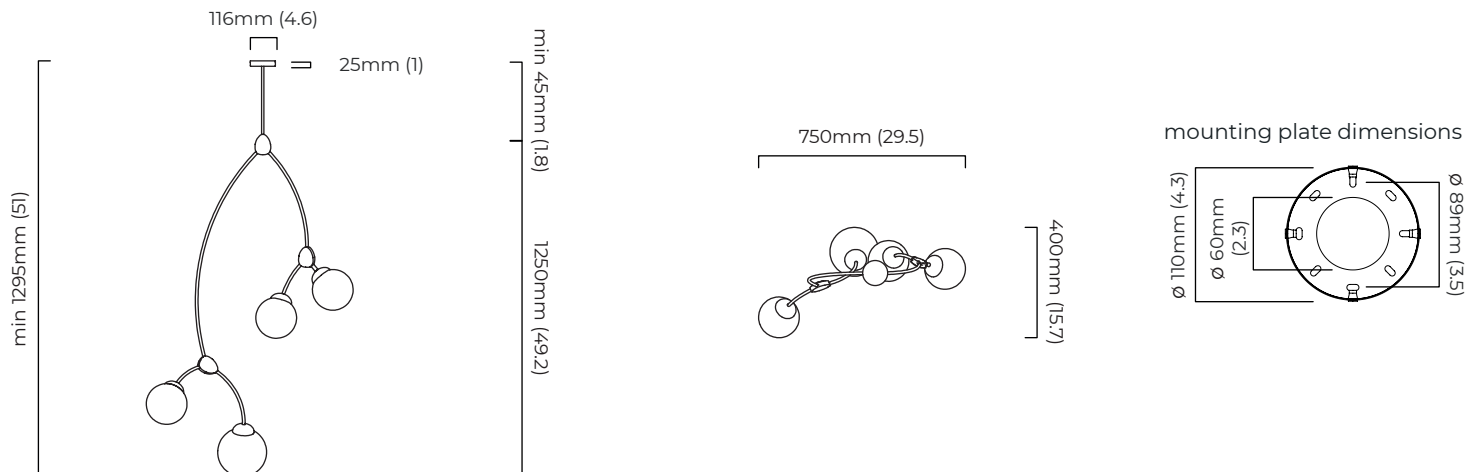

IVY VERTICAL 4 PENDANT

FINISH

bronze with bronze details and shiny opal glass
bronze with bronze details and smoked glass
bronze with satin brass details and shiny opal glass
bronze with satin brass details and smoked glass

DIMENSIONS (body of fixture)

750 x 400 x 1250 mm (w x d x h)

WEIGHT

6kg (13.2lbs)

please ensure ceiling structure is strong enough to support the weight of the light

OVERALL DROP

minimum 1295 mm

please specify the required overall drop from the ceiling to the bottom of the fitting (not adjustable on site)

ILLUMINATION

220-240v - 4 x E14 - 25w max (or 4.5w LED 2700k)

110-130v - 4 x E12 - 25w max (or 4.5w LED 2700k)

DIMMING

dimmable bulb required

trailing edge dimmable / phase cut (rotary dimmer) - standard

DALI option available (220-240v only)

CEILING ROSE / PLATE

round ceiling rose - $\varnothing$ 116 x 25 mm (dia x h)

CERTIFICATION

*Diagrams are not to scale.