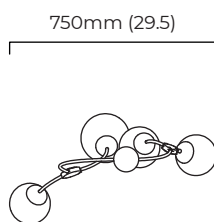

IVY VERTICAL 4 PENDANT - DALI-A

FINISH

bronze with bronze details and shiny opal glass
bronze with bronze details and smoked glass
bronze with satin brass details and shiny opal glass
bronze with satin brass details and smoked glass

DIMENSIONS (body of fixture)

750 x 400 x 1250 mm (w x d x h)

WEIGHT

6kg (13.2lbs)
please ensure ceiling structure is strong enough to support the weight of the light

OVERALL DROP

minimum 1295 mm
please specify the required overall drop from the ceiling to the bottom of the fitting (not adjustable on site)

ILLUMINATION

220-240v - 4 x E14 - 25w max (or 4.5w LED 2700k)
DALI converter to be installed in the cavity

DIMMING

dimmable bulb required
DALI compatible

CEILING ROSE / PLATE

round ceiling rose - $\varnothing$ 116 x 25 mm (dia x h)

CERTIFICATION