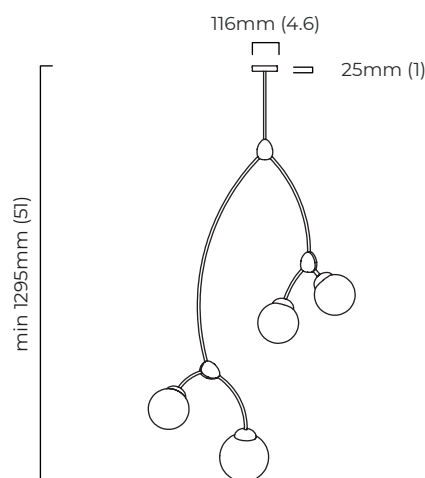

IVY VERTICAL 4 PENDANT - DALI-A

FINISH

bronze with bronze details and shiny opal glass
bronze with bronze details and smoked glass
bronze with satin brass details and shiny opal glass
bronze with satin brass details and smoked glass

DIMENSIONS (body of fixture)

750 x 400 x 1250 mm (w x d x h)

WEIGHT

6kg (13.2lbs)
please ensure ceiling structure is strong enough to support the weight of the light

OVERALL DROP

minimum 1295 mm
please specify the required overall drop from the ceiling to the bottom of the fitting (not adjustable on site)

ILLUMINATION

220-240v - 4 x E14 - 25w max (or 4.5w LED 2700k)
DALI converter to be installed in the cavity

DIMMING

dimmable bulb required
DALI compatible

CEILING ROSE / PLATE

round ceiling rose - $\varnothing$ 116 x 25 mm (dia x h)

CERTIFICATION