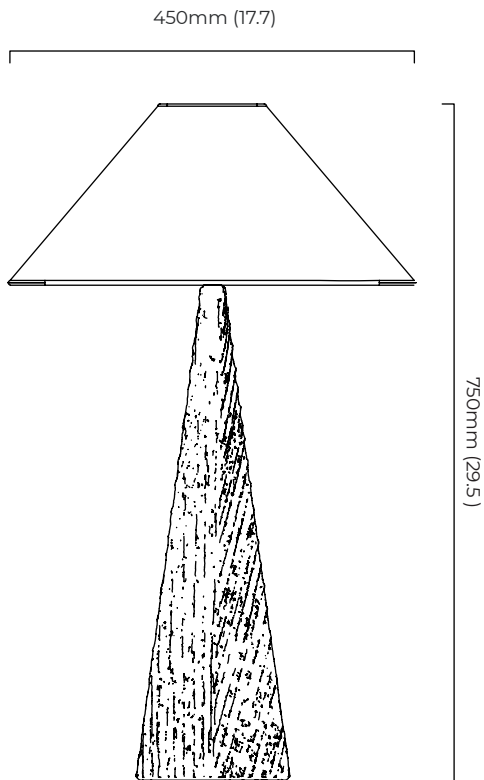

ROOM

WWW.ROOMONLINE.COM

CUBIST TABLE LAMP

17.7" L x 17.7" W x 29.5" H

CAST BRONZE BASE WITH WHITE LINEN SHADE

ITEM NO. LI502

CUBIST TABLE

FINISH

cast bronze base with white linen shade

DIMENSIONS (body of fixture)

450 x 450 x 750 mm (l x w x h)

WEIGHT

18kg (39.7lbs)

FLEX

2000m silk braided cord set with inline dimmer

ILLUMINATION

220-240v - 1 x E27 - 60w or 8w LED 2700k

110-130v - 1 x E26 - 60w or 8w LED 2700k

DIMMING

dimnable bulb required

CERTIFICATION

VIEW ON WEBSITE

*Diagrams are not to scale.

CUBIST TABLE