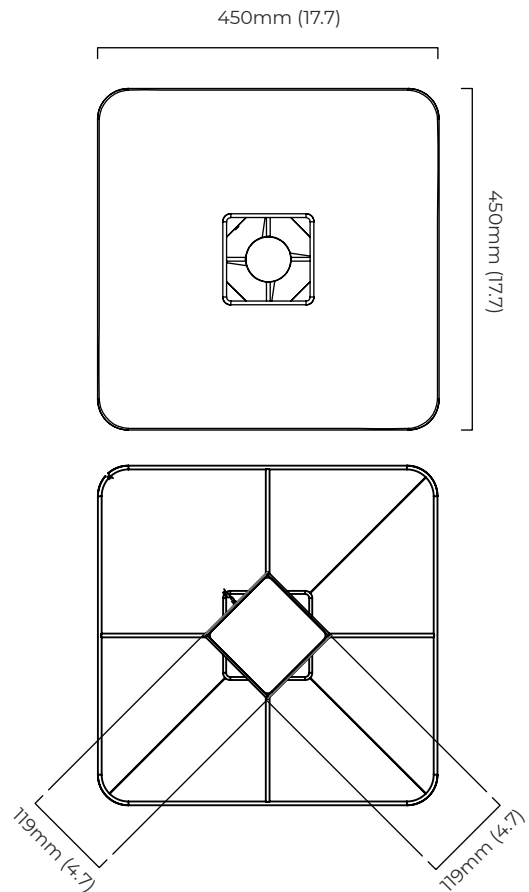

CUBIST TABLE

FINISH

cast bronze base with white linen shade

DIMENSIONS (body of fixture)

450 x 450 x 750 mm (l x w x h)

WEIGHT

18kg (39.7lbs)

FLEX

2000m silk braided cord set with inline dimmer

ILLUMINATION

220-240v - 1 x E27 - 60w or 8w LED 2700k

110-130v - 1 x E26 - 60w or 8w LED 2700k

DIMMING

dimnable bulb required

CERTIFICATION

VIEW ON WEBSITE

*Diagrams are not to scale.