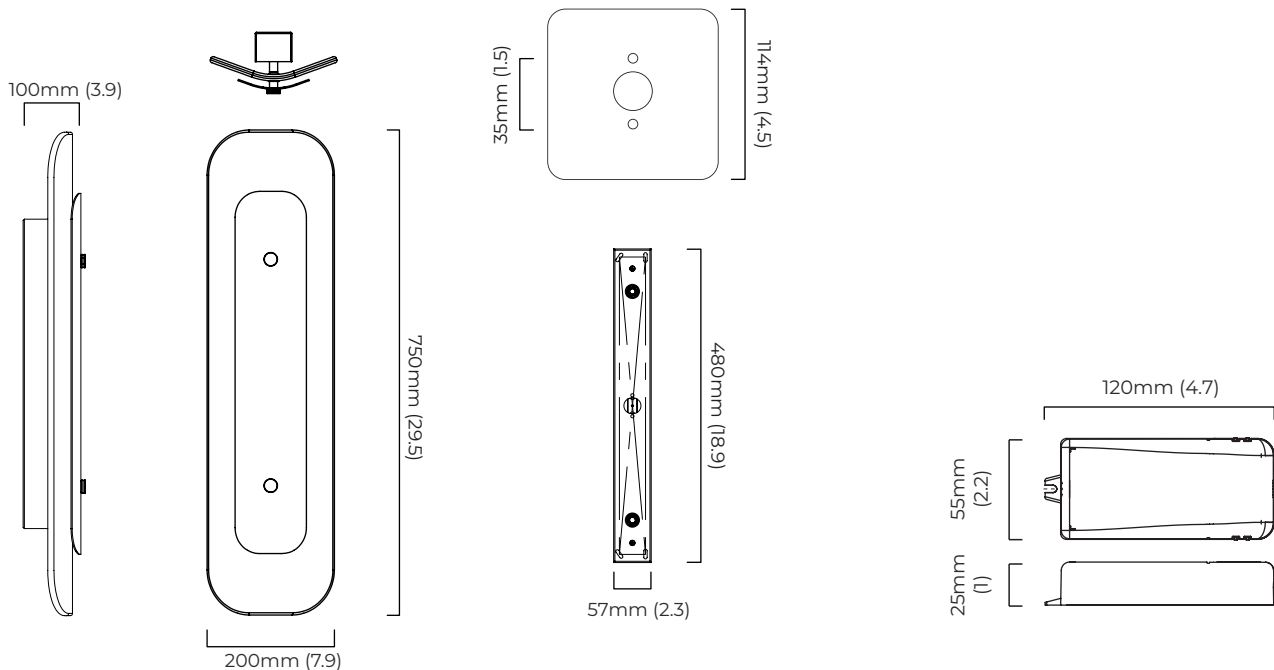

110-130V - INTEGRATED LED - 19W - 2700K

ITEM NO. LI513

CONTOUR WALL

FINISH

antique bronze with clear kiln glass
antique bronze with bronze kiln glass

DIMENSIONS (body of fixture)

200 x 100 x 750 mm (l x w x h)

WALL ROSE / PLATE

wall plate - 480mm x 57mm

CERTIFICATION

*Diagrams are not to scale.

CONTOUR WALL DALI A

FINISH

antique bronze with clear kiln glass
antique bronze with bronze kiln glass

DIMENSIONS (body of fixture)

200 x 100 x 750 mm (l x w x h)

WEIGHT

7kg (15.4lbs)

please ensure ceiling structure is strong enough to support the weight of the light

ILLUMINATION

220-240v - integrated LED - 19w - 2700k

DALI LED driver must be installed a minimum of 0.5m away from the body of the light, up to 20 meters

DIMMING

DALI Compatible

WALL ROSE / PLATE

wall plate - 480mm x 57mm

CERTIFICATION

*Diagrams are not to scale.

CONTOUR WALL

SKU NUMBER	FINISH DESCRIPTION	VOLTAGE
CONWAOABCK-240	antique bronze with clear kiln glass	220 - 240V
CONWAOABCK-DALIA-240	antique bronze with clear kiln glass	220 - 240V
CONWAOABCK-110	antique bronze with clear kiln glass	110 - 130V
CONWAOABBK-240	antique bronze with bronze kiln glass	220 - 240V
CONWAOABBK-DALIA-240	antique bronze with bronze kiln glass	220 - 240V
CONWAOABBK-110	antique bronze with bronze kiln glass	110 - 130V