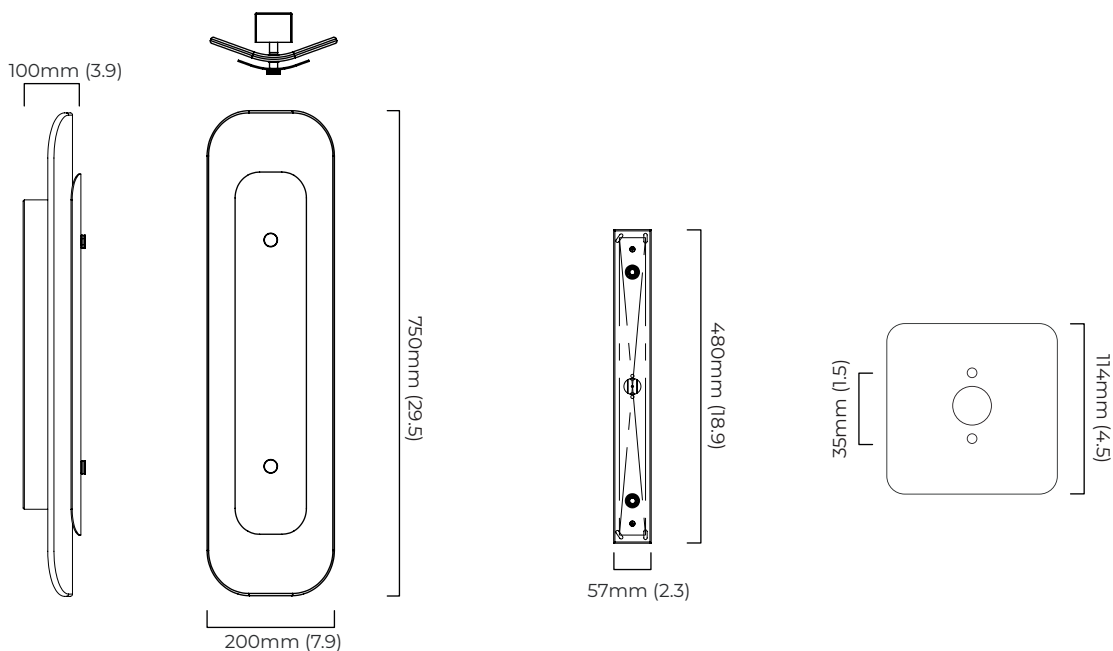

ROOM

WWW.ROOMONLINE.COM

BRONZE WITH CLEAR KILN GLASS

BRONZE WITH BRONZE KILN GLASS

CONTOUR SCONCE

DIMENSIONS: 7.9" W x 3.9" D x 29.5" H

MATERIALS / FINISHES: ANTIQUE BRONZE WITH CLEAR OR BRONZE KILN GLASS

LAMPING: 220-240V - INTEGRATED LED - 19W - 2700K

110-130V - INTEGRATED LED - 19W - 2700K

ITEM NO. LI513

CONTOUR WALL

FINISH

antique bronze with clear kiln glass
antique bronze with bronze kiln glass

DIMENSIONS (body of fixture)

200 x 100 x 750 mm (l x w x h)

WALL ROSE / PLATE

wall plate - 480mm x 57mm

CERTIFICATION

*Diagrams are not to scale.

CONTOUR WALL DALI A

FINISH

antique bronze with clear kiln glass
antique bronze with bronze kiln glass

DIMENSIONS (body of fixture)

200 x 100 x 750 mm (l x w x h)

WEIGHT

7kg (15.4lbs)

please ensure ceiling structure is strong enough to support the weight of the light

ILLUMINATION

220-240v - integrated LED - 19w - 2700k

DALI LED driver must be installed a minimum of 0.5m away from the body of the light, up to 20 meters