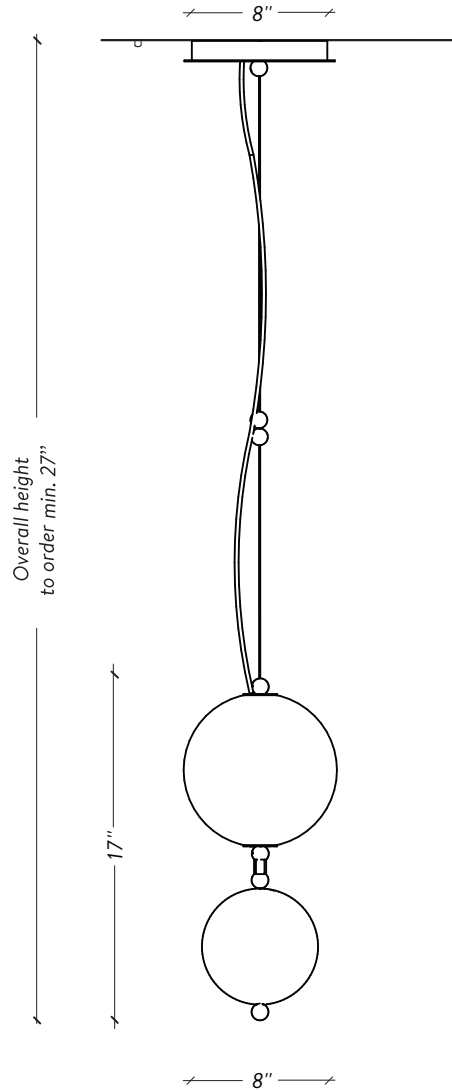

ROOM

WWW.ROOMONLINE.COM

COCO PENDANT XS-O1

8"W x 8"D x 17"H; 8"D GLOBE

FINISHES: AGED BRASS, AGED BRONZE, AGED COPPER, SATIN NICKEL, OR SATIN BLACK WITH MOUTH-BLOWN GLASS

LAMPING: LED 2700K (DIM-TO-WARM 2200K TO 2700K) 2880 LUMENS - 40 W PER GLOBE

ITEM NO. LI289

COCO XS-01

LAROSE
GUYON

HANDMADE
IN CANADA

SPÉCIFICATIONS

DIMENSIONS

8" x 8" x 17" H - 5,5 lbs

CABLES

Not adjustable / Overall length to order - Minimum 27"

Non ajustable / Longueur totale à la commande - Minimum 27"

SHADE / DIFFUSEUR

8" Hand blown glass ball

Globe 8" de verre soufflé à la main

SOURCE

Dimmable integrated LED / *DEL intégré dimmable*