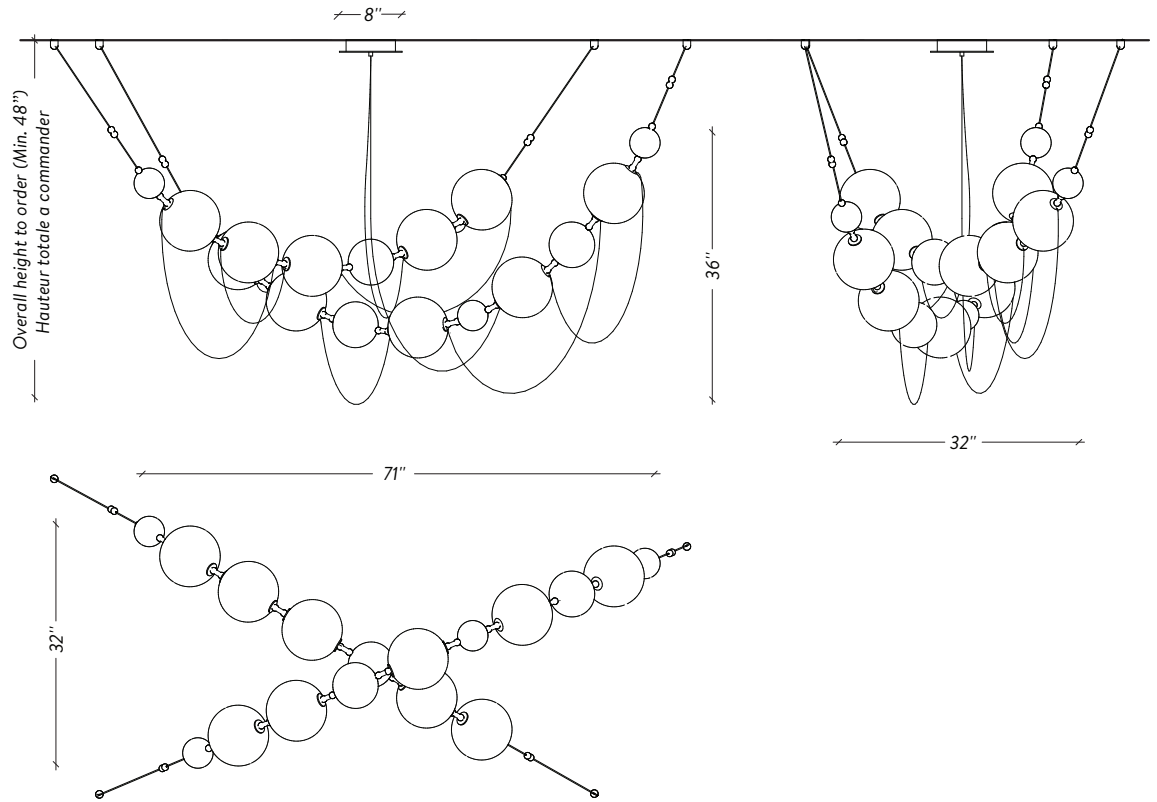

COCO-DE-MER