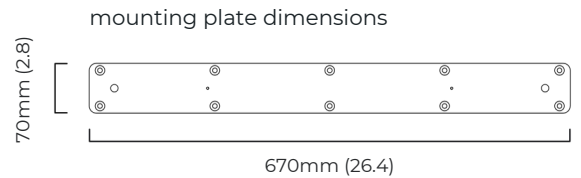

CASCATA LONG CEILING MOUNTING PLATE

FINISH

antique bronze with wavy kiln glass
bronze with wavy kiln glass
satin brass with wavy kiln glass
polished nickel with wavy kiln glass

DIMENSIONS (body of fixture)

1695 x 55 x 640 mm (l x w x h)
66.7 x 2.2 x 25.2 in (l x w x h)

WEIGHT

35kg (77.2lbs)
please ensure ceiling structure is strong enough to support the weight of the light

OVERALL DROP

minimum 750 mm (29.5 in)
maximum on request 5650 mm (222.4 in)
supplied with 2 x 1000mm (.07 x 39.3 in)
drop rod (12.7 mm/0.5 in dia) as standard
(adjustable on site)

ILLUMINATION

220-240v - integrated LED - 25w - 2700k
110-130v - integrated LED - 25w - 2700k
LED driver to be installed in the ceiling cavity drivers must be installed up to 20 meters from the body of the light

DIMMING

trailing dimmable / phase cut (rotary dimmer) - standard
DALI option available (220-240v only) 0/1-10v (220-240v) - on request

CEILING ROSE / PLATE

680 x 80 x 10mm (l x w x h)
26.8 x 3.1 x .4 in (l x w x h)

CERTIFICATION

VIEW ON WEBSITE

*Diagrams are not to scale.