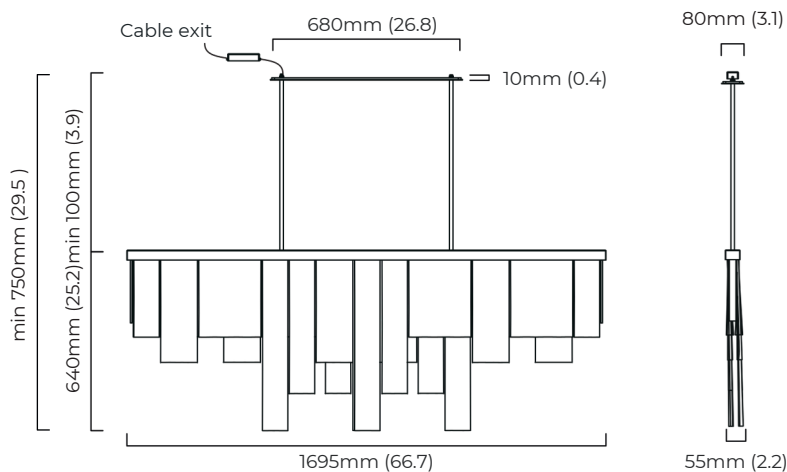

CASCATA LONG CEILING MOUNTING PLATE - DALI A

FINISH

antique bronze with wavy kiln glass
bronze with wavy kiln glass
satin brass with wavy kiln glass
polished nickel with wavy kiln glass

DIMENSIONS (body of fixture)

1695 x 55 x 640 mm (l x w x h)
66.7 x 2.2 x 25.2 in (l x w x h)

WEIGHT

35kg (77.2lbs)
please ensure ceiling structure is strong enough to support the weight of the light

OVERALL DROP

minimum 750 mm (29.5 in)
maximum on request 5650 mm (222.4 in)
supplied with 2 x 1000mm drop rod (12.7 mm/0.5 in dia)
as standard (adjustable on site)

ILLUMINATION

220-240v - integrated LED - 25w - 2700k
110-130v - integrated LED - 25w - 2700k
DALI LED driver to be installed in the ceiling cavity
drivers must be installed up to 20 meters from the body of the light

DIMMING

DALI compatible

CEILING ROSE / PLATE

680 x 80 x 10mm (l x w x h)
26.8 x 3.1 x .4in (l x w x h)

CERTIFICATION

VIEW ON WEBSITE

*Diagrams are not to scale.