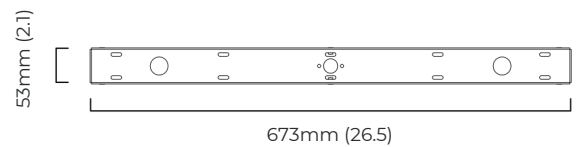

mounting plate dimensions