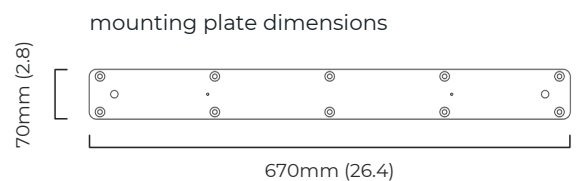

CASCATA LONG CEILING MOUNTING PLATE - DALI A

FINISH

antique bronze with wavy kiln glass
bronze with wavy kiln glass
satin brass with wavy kiln glass
polished nickel with wavy kiln glass

DIMENSIONS (body of fixture)

1695 x 55 x 640 mm (l x w x h)
66.7 x 2.2 x 25.2 in (l x w x h)

WEIGHT

35kg (77.2lbs)
please ensure ceiling structure is strong enough to support the weight of the light

OVERALL DROP

minimum 750 mm (29.5 in)
maximum on request 5650 mm (222.4 in)
supplied with 2 x 1000mm drop rod (12.7 mm/0.5 in dia)
as standard (adjustable on site)

ILLUMINATION

220-240v - integrated LED - 25w - 2700k
110-130v - integrated LED - 25w - 2700k
DALI LED driver to be installed in the ceiling cavity
drivers must be installed up to 20 meters from the body of the light

DIMMING

DALI compatible

CEILING ROSE / PLATE

680 x 80 x 10mm (l x w x h)
26.8 x 3.1 x .4in (l x w x h)

CERTIFICATION

VIEW ON WEBSITE

*Diagrams are not to scale.