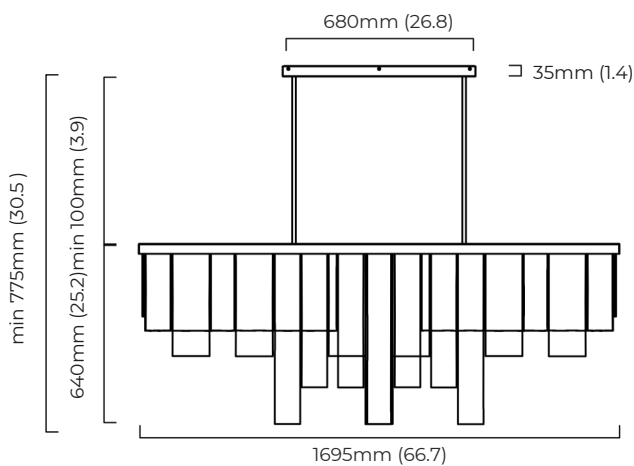

CASCATA LONG CEILING ROSE - DALI A

FINISH

antique bronze with wavy kiln glass
bronze with wavy kiln glass
satin brass with wavy kiln glass
polished nickel with wavy kiln glass

DIMENSIONS (body of fixture)

1695 x 55 x 640 mm (l x w x h)
66.7 x 2.2 x 25.2 (l x w x h)

WEIGHT

35kg (77.2lbs)
please ensure ceiling structure is strong enough to support the weight of the light

OVERALL DROP

minimum 750 mm (29.5 in)
maximum on request 5650 mm (222.8 in)
supplied with 2 x 1000mm drop rod (12.7mm.0.5 in dia) as standard (adjustable on site)

ILLUMINATION

220-240v - integrated LED - 25w - 2700k
110-130v - integrated LED - 25w - 2700k
DALI LED driver to be installed in the ceiling rose

DIMMING

DALI compatible

CEILING ROSE / PLATE

680 x 60 x 35mm (l x w x h)
26.8 x 2.4 x 1.4 in (l x w x h)

CERTIFICATION

VIEW ON WEBSITE