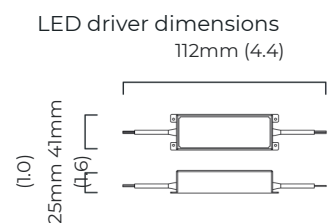

CASCATA LONG CEILING MOUNTING PLATE - DALI A

FINISH

antique bronze with wavy kiln glass
bronze with wavy kiln glass
satin brass with wavy kiln glass
polished nickel with wavy kiln glass

DIMENSIONS (body of fixture)

1695 x 55 x 640 mm (l x w x h)
66.7 x 2.2 x 25.2 in (l x w x h)

WEIGHT

35kg (77.2lbs)
please ensure ceiling structure is strong enough to support the weight of the light

OVERALL DROP

minimum 750 mm (29.5 in)
maximum on request 5650 mm (222.4 in)
supplied with 2 x 1000mm drop rod (12.7 mm/0.5 in dia)
as standard (adjustable on site)

ILLUMINATION

220-240v - integrated LED - 25w - 2700k
110-130v - integrated LED - 25w - 2700k
DALI LED driver to be installed in the ceiling cavity
drivers must be installed up to 20 meters from the body of the light

DIMMING

DALI compatible

CEILING ROSE / PLATE

680 x 80 x 10mm (l x w x h)
26.8 x 3.1 x .4in (l x w x h)

CERTIFICATION

VIEW ON WEBSITE

*Diagrams are not to scale.