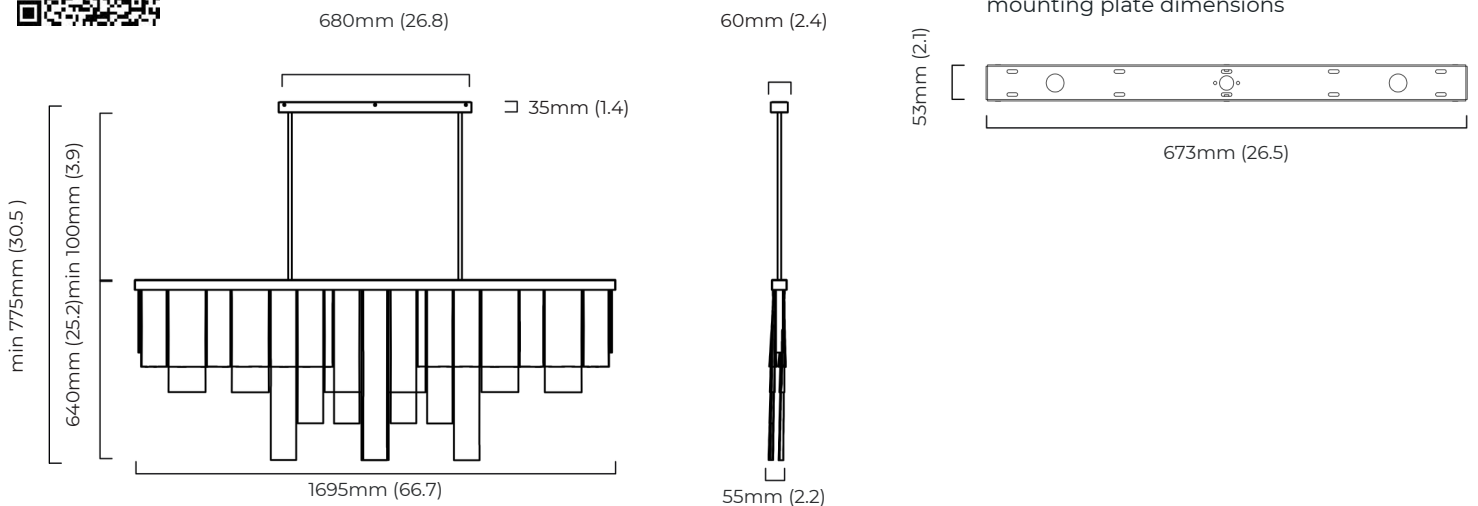

CASCATA LONG CEILING ROSE

FINISH

antique bronze with wavy kiln glass
bronze with wavy kiln glass
satin brass with wavy kiln glass
polished nickel with wavy kiln glass

DIMENSIONS (body of fixture)

1695 x 55 x 640 mm (l x w x h)
66.7 x 2.2 x 25.2 in (l x w x h)

WEIGHT

35kg (77.2lbs)

please ensure ceiling structure is strong enough to support the weight of the light

OVERALL DROP

minimum 750 mm (29.5 in)
maximum on request 5650 mm
supplied with 2 x 1000mm drop rod (12.7 mm dia) as standard (ad-justable on site)

ILLUMINATION

220-240v - integrated LED - 25w - 2700k
110-130v - integrated LED - 25w - 2700k
LED driver to be installed in the ceiling rose

DIMMING

trailing dimmable / phase cut (rotary dimmer) - standard
DALI option available (220-240v only)
0/1-10v (220-240v) - on request

CEILING ROSE / PLATE

680 x 60 x 35mm (l x w x h)
26.8 x 2.4 x 1.4in (l x w x h)

CERTIFICATION

VIEW ON WEBSITE

*Diagrams are not to scale.