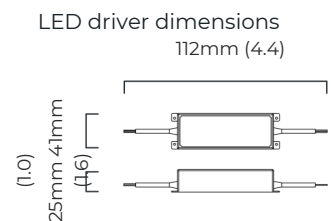

CASCATA LONG CEILING MOUNTING PLATE

FINISH

antique bronze with wavy kiln glass
bronze with wavy kiln glass
satin brass with wavy kiln glass
polished nickel with wavy kiln glass

DIMENSIONS (body of fixture)

1695 x 55 x 640 mm (l x w x h)
66.7 x 2.2 x 25.2 in (l x w x h)

WEIGHT

35kg (77.2lbs)
please ensure ceiling structure is strong enough to support the weight of the light

OVERALL DROP

minimum 750 mm (29.5 in)
maximum on request 5650 mm (222.4 in)
supplied with 2 x 1000mm (.07 x 39.3 in)
drop rod (12.7 mm/0.5 in dia) as standard
(adjustable on site)

ILLUMINATION

220-240v - integrated LED - 25w - 2700k
110-130v - integrated LED - 25w - 2700k
LED driver to be installed in the ceiling cavity drivers must be installed up to 20 meters from the body of the light

DIMMING

trailing dimmable / phase cut (rotary dimmer) - standard
DALI option available (220-240v only) 0/1-10v (220-240v) - on request

CEILING ROSE / PLATE

680 x 80 x 10mm (l x w x h)
26.8 x 3.1 x .4 in (l x w x h)

CERTIFICATION

VIEW ON WEBSITE

*Diagrams are not to scale.