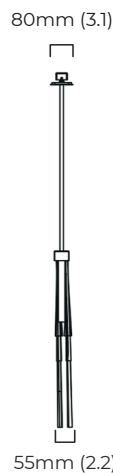

CASCATA LONG CEILING MOUNTING PLATE

FINISH

antique bronze with wavy kiln glass
bronze with wavy kiln glass
satin brass with wavy kiln glass
polished nickel with wavy kiln glass

DIMENSIONS (body of fixture)

1695 x 55 x 640 mm (l x w x h)
66.7 x 2.2 x 25.2 in (l x w x h)

WEIGHT

35kg (77.2lbs)
please ensure ceiling structure is strong enough to support the weight of the light

OVERALL DROP

minimum 750 mm (29.5 in)
maximum on request 5650 mm (222.4 in)
supplied with 2 x 1000mm (.07 x 39.3 in)
drop rod (12.7 mm/0.5 in dia) as standard
(adjustable on site)

ILLUMINATION

220-240v - integrated LED - 25w - 2700k
110-130v - integrated LED - 25w - 2700k
LED driver to be installed in the ceiling cavity drivers must be installed up to 20 meters from the body of the light

DIMMING

trailing dimmable / phase cut (rotary dimmer) - standard
DALI option available (220-240v only) 0/1-10v (220-240v) - on request

CEILING ROSE / PLATE

680 x 80 x 10mm (l x w x h)
26.8 x 3.1 x .4 in (l x w x h)

CERTIFICATION

VIEW ON WEBSITE

*Diagrams are not to scale.