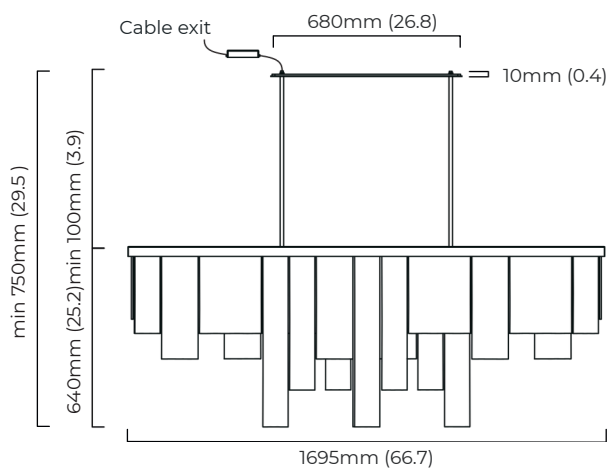

CASCATA LONG CEILING MOUNTING PLATE

FINISH

antique bronze with wavy kiln glass
bronze with wavy kiln glass
satin brass with wavy kiln glass
polished nickel with wavy kiln glass

DIMENSIONS (body of fixture)

1695 x 55 x 640 mm (l x w x h)
66.7 x 2.2 x 25.2 in (l x w x h)

WEIGHT

35kg (77.2lbs)
please ensure ceiling structure is strong enough to support the weight of the light

OVERALL DROP

minimum 750 mm (29.5 in)
maximum on request 5650 mm (222.4 in)
supplied with 2 x 1000mm (.07 x 39.3 in)
drop rod (12.7 mm/0.5 in dia) as standard
(adjustable on site)

ILLUMINATION

220-240v - integrated LED - 25w - 2700k
110-130v - integrated LED - 25w - 2700k
LED driver to be installed in the ceiling cavity drivers must be installed up to 20 meters from the body of the light

DIMMING

trailing dimmable / phase cut (rotary dimmer) - standard
DALI option available (220-240v only) 0/1-10v (220-240v) - on request

CEILING ROSE / PLATE

680 x 80 x 10mm (l x w x h)
26.8 x 3.1 x .4 in (l x w x h)

CERTIFICATION

VIEW ON WEBSITE

*Diagrams are not to scale.