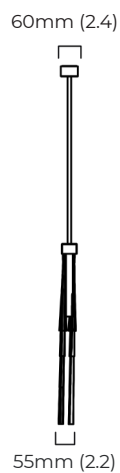

CASCATA LONG CEILING ROSE - DALI A

FINISH

antique bronze with wavy kiln glass
bronze with wavy kiln glass
satin brass with wavy kiln glass
polished nickel with wavy kiln glass

DIMENSIONS (body of fixture)

1695 x 55 x 640 mm (l x w x h)
66.7 x 2.2 x 25.2 (l x w x h)

WEIGHT

35kg (77.2lbs)
please ensure ceiling structure is strong enough to support the weight of the light

OVERALL DROP

minimum 750 mm (29.5 in)
maximum on request 5650 mm (222.8 in)
supplied with 2 x 1000mm drop rod (12.7mm.0.5 in dia) as standard (adjustable on site)

ILLUMINATION

220-240v - integrated LED - 25w - 2700k
110-130v - integrated LED - 25w - 2700k
DALI LED driver to be installed in the ceiling rose

DIMMING

DALI compatible

CEILING ROSE / PLATE

680 x 60 x 35mm (l x w x h)
26.8 x 2.4 x 1.4 in (l x w x h)

CERTIFICATION

VIEW ON WEBSITE