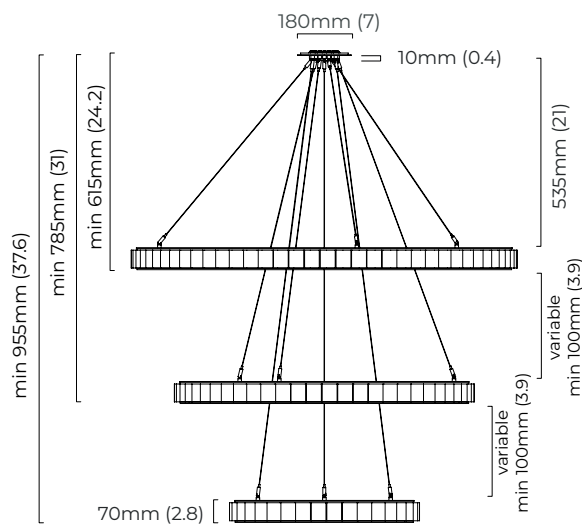

ROOM

WWW.ROOMONLINE.COM

AVALON TRIPLE CHANDELIER

DIMENSIONS: OUTER RING: 51" D X 3" H / MIDDLE RING: 40" D X 3" H / INNER RING: 25" D X 3" H. OVERALL HEIGHT TO ORDER.

SATIN BRASS OR BRONZE WITH ALABASTER AND STAINLESS STEEL CABLES

ø 640 x 70 mm (dia x h)
ø 1010 x 70 mm (dia x h)
ø 1300 x 70 mm (dia x h)

WEIGHT

95kg (209.5lbs)
additional support around junction box required for installation

OVERALL DROP

minimum 995 mm
maximum on request 5080 mm
supplied with 2500 mm suspension cables

CEILING ROSE / PLATE

round ceiling plate - ø 180 x 10 mm (dia x h)

CERTIFICATION

mounting plate dimensions

LED driver dimensions

*Diagrams are not to scale.

ROOM

WWW.ROOMONLINE.COM

CTO LIGHTING

AVALON CHANDELIER TRIPLE CEILING ROSE

FINISH

satin brass finish with alabaster
bronze finish with alabaster

DIMENSIONS (body of fixture)

ø 640 x 70 mm (dia x h)
ø 1010 x 70 mm (dia x h)
ø 1300 x 70 mm (dia x h)