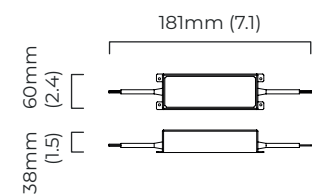

ROOM

WWW.ROOMONLINE.COM

AVALON TRIPLE CHANDELIER

DIMENSIONS: OUTER RING: 51" D X 3" H / MIDDLE RING: 40" D X 3" H / INNER RING: 25" D X 3" H. OVERALL HEIGHT TO ORDER.

SATIN BRASS OR BRONZE WITH ALABASTER AND STAINLESS STEEL CABLES

ø 640 x 70 mm (dia x h)
ø 1010 x 70 mm (dia x h)
ø 1300 x 70 mm (dia x h)

WEIGHT

95kg (209.5lbs)
additional support around junction box required for installation

OVERALL DROP

minimum 995 mm
maximum on request 5080 mm
supplied with 2500 mm suspension cables

CEILING ROSE / PLATE

round ceiling plate - ø 180 x 10 mm (dia x h)

CERTIFICATION

mounting plate dimensions

LED driver dimensions

*Diagrams are not to scale.

ROOM

WWW.ROOMONLINE.COM

CTO LIGHTING

AVALON CHANDELIER TRIPLE CEILING ROSE

FINISH

satin brass finish with alabaster
bronze finish with alabaster

DIMENSIONS (body of fixture)

ø 640 x 70 mm (dia x h)
ø 1010 x 70 mm (dia x h)
ø 1300 x 70 mm (dia x h)