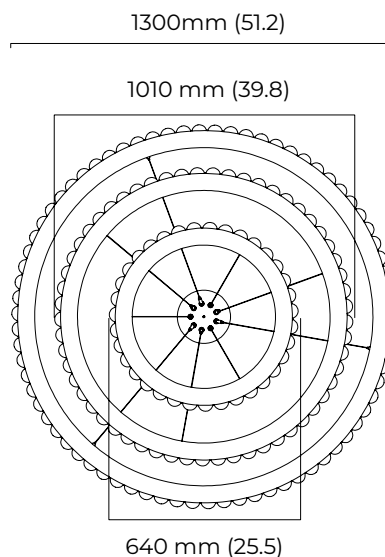

ROOM

WWW.ROOMONLINE.COM

AVALON TRIPLE CHANDELIER

DIMENSIONS: OUTER RING: 51" D X 3" H / MIDDLE RING: 40" D X 3" H / INNER RING: 25" D X 3" H. OVERALL HEIGHT TO ORDER.

SATIN BRASS OR BRONZE WITH ALABASTER AND STAINLESS STEEL CABLES

ø 640 x 70 mm (dia x h)
ø 1010 x 70 mm (dia x h)
ø 1300 x 70 mm (dia x h)

WEIGHT

95kg (209.5lbs)
additional support around junction box required for installation

OVERALL DROP

minimum 995 mm
maximum on request 5080 mm
supplied with 2500 mm suspension cables

CEILING ROSE / PLATE

round ceiling plate - ø 180 x 10 mm (dia x h)

CERTIFICATION

mounting plate dimensions

LED driver dimensions

*Diagrams are not to scale.

ROOM

WWW.ROOMONLINE.COM

CTO LIGHTING

AVALON CHANDELIER TRIPLE CEILING ROSE

FINISH

satin brass finish with alabaster
bronze finish with alabaster

DIMENSIONS (body of fixture)

ø 640 x 70 mm (dia x h)
ø 1010 x 70 mm (dia x h)
ø 1300 x 70 mm (dia x h)