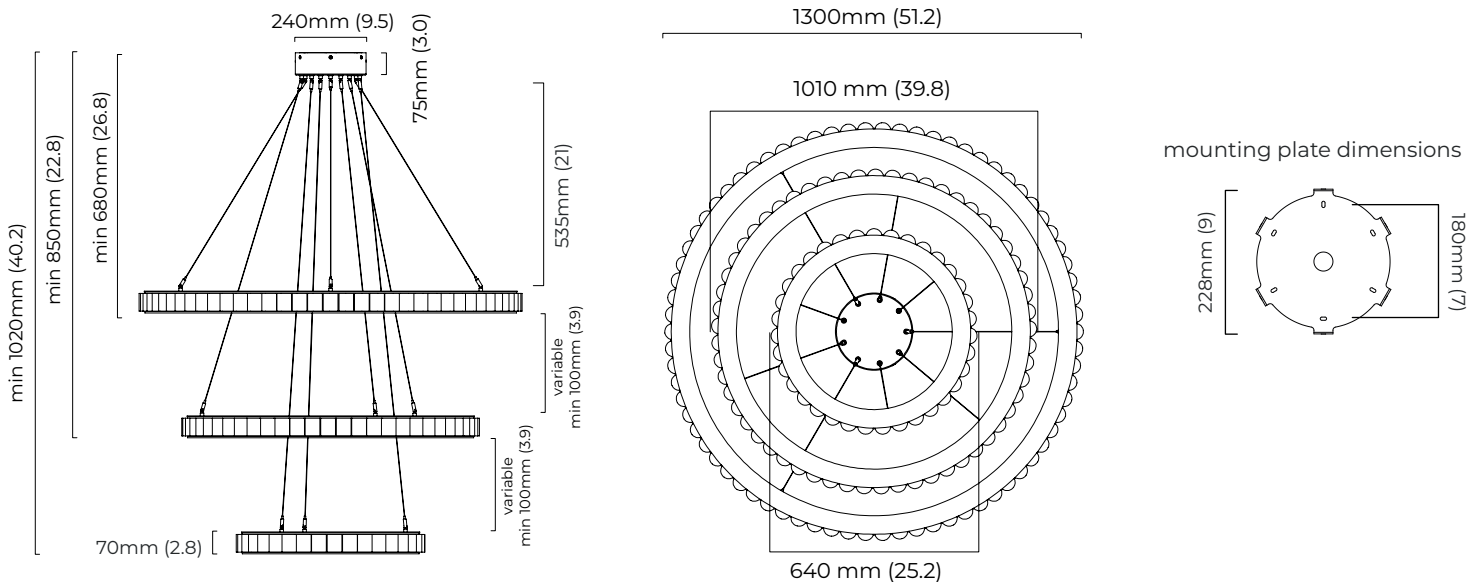

CEILING ROSE / PLATE

round ceiling plate - ø 180 x 10 mm (dia x h)

CERTIFICATION

mounting plate dimensions

LED driver dimensions

*Diagrams are not to scale.

ROOM

WWW.ROOMONLINE.COM

CTO LIGHTING

AVALON CHANDELIER TRIPLE CEILING ROSE

FINISH

satin brass finish with alabaster
bronze finish with alabaster

DIMENSIONS (body of fixture)

ø 640 x 70 mm (dia x h)
ø 1010 x 70 mm (dia x h)
ø 1300 x 70 mm (dia x h)

WEIGHT

96kg (211.6lbs)
additional support around junction box required for installation

OVERALL DROP

minimum 1020 mm
maximum on request 5145 mm
supplied with 2500 mm suspension cables

ILLUMINATION

integrated LED - 38w + 67w + 89w - 2700k
3 x LED driver to be installed in the ceiling rose

DIMMING

trailing edge dimmable
Dali option available (220-240v only)

CEILING ROSE / PLATE

round ceiling rose - ø 240 x 75 mm (dia x h)

CERTIFICATION

*Diagrams are not to scale.