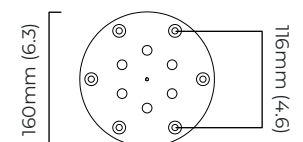

ROOM

WWW.ROOMONLINE.COM

AVALON TRIPLE CHANDELIER

DIMENSIONS: OUTER RING: 51" D X 3" H / MIDDLE RING: 40" D X 3" H / INNER RING: 25" D X 3" H. OVERALL HEIGHT TO ORDER.

SATIN BRASS OR BRONZE WITH ALABASTER AND STAINLESS STEEL CABLES

ø 640 x 70 mm (dia x h)
ø 1010 x 70 mm (dia x h)
ø 1300 x 70 mm (dia x h)

WEIGHT

95kg (209.5lbs)
additional support around junction box required for installation

OVERALL DROP

minimum 995 mm
maximum on request 5080 mm
supplied with 2500 mm suspension cables

CEILING ROSE / PLATE

round ceiling plate - ø 180 x 10 mm (dia x h)

CERTIFICATION

mounting plate dimensions

LED driver dimensions

*Diagrams are not to scale.

ROOM

WWW.ROOMONLINE.COM

CTO LIGHTING

AVALON CHANDELIER TRIPLE CEILING ROSE

FINISH

satin brass finish with alabaster
bronze finish with alabaster

DIMENSIONS (body of fixture)

ø 640 x 70 mm (dia x h)
ø 1010 x 70 mm (dia x h)
ø 1300 x 70 mm (dia x h)