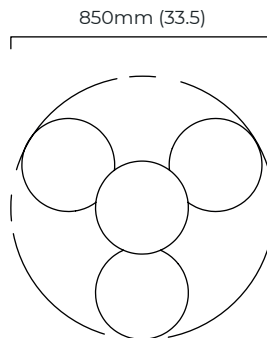

CLOUDESLEY CHANDELIER SMALL

FINISH

bronze with matt opal glass
satin brass with matt opal glass

DIMENSIONS (body of fixture)

ø 850 x 450 mm (dia x h)

WEIGHT

11kg (24.3lbs)

please ensure ceiling structure is strong enough to support the weight of the light

OVERALL DROP

minimum 495 mm

supplied with 1000mm drop rod (16mm dia) as standard (adjustable on site)

ILLUMINATION

220-240v - 4 x E27 - 60w max (or 8w LED 2700k)

110-130v - 4 x E26 - 60w max (or 8w LED 2700k)

DIMMING

dimmable bulb required

trailing edge dimmable / phase cut (rotary dimmer) - standard

DALI option available (220-240v only)

CEILING ROSE / PLATE

round ceiling rose - ø 116 x 25 mm (dia x h)

CERTIFICATION