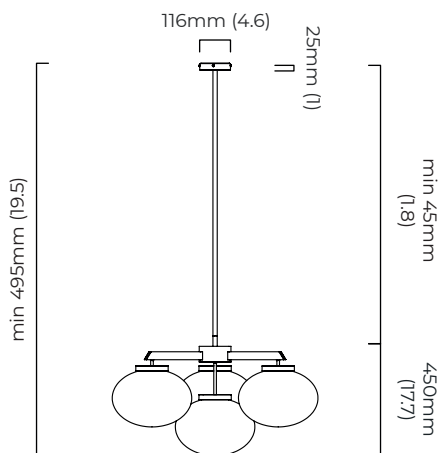

CLOUDESLEY CHANDELIER SMALL

FINISH

bronze with matt opal glass
satin brass with matt opal glass

DIMENSIONS (body of fixture)

ø 850 x 450 mm (dia x h)

WEIGHT

11kg (24.3lbs)

please ensure ceiling structure is strong enough to support the weight of the light

OVERALL DROP

minimum 495 mm

supplied with 1000mm drop rod (16mm dia) as standard (adjustable on site)

ILLUMINATION

220-240v - 4 x E27 - 60w max (or 8w LED 2700k)

110-130v - 4 x E26 - 60w max (or 8w LED 2700k)

DIMMING

dimmable bulb required

trailing edge dimmable / phase cut (rotary dimmer) - standard

DALI option available (220-240v only)

CEILING ROSE / PLATE

round ceiling rose - ø 116 x 25 mm (dia x h)

CERTIFICATION

*Diagrams are not to scale.