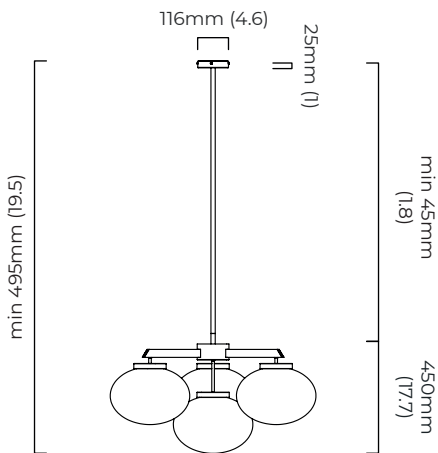

CLOUDESLEY CHANDELIER SMALL - DALI-A

FINISH

bronze with matt opal glass
satin brass with matt opal glass

DIMENSIONS (body of fixture)

ø 850 x 450 mm (dia x h)

WEIGHT

11kg (24.3lbs)

please ensure ceiling structure is strong enough to support the weight of the light

OVERALL DROP

minimum 495 mm
supplied with 1000mm drop rod (16mm dia) as standard
(adjustable on site)

ILLUMINATION

220-240v - 4 x E27 - 60w max (or 8w LED 2700k)
DALI converter to be installed in the cavity

DIMMING

dimmable bulb required
DALI compatible

CEILING ROSE / PLATE

round ceiling rose - ø 116 x 25 mm (dia x h)

CERTIFICATION