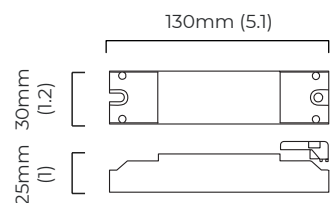

DALI converter dimensions