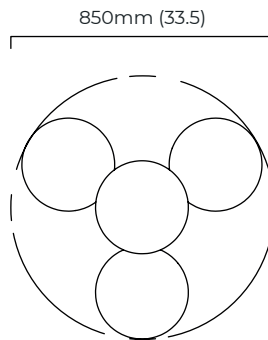

CLOUDESLEY CHANDELIER SMALL - DALI-A

FINISH

bronze with matt opal glass
satin brass with matt opal glass

DIMENSIONS (body of fixture)

ø 850 x 450 mm (dia x h)

WEIGHT

11kg (24.3lbs)

please ensure ceiling structure is strong enough to support the weight of the light

OVERALL DROP

minimum 495 mm
supplied with 1000mm drop rod (16mm dia) as standard
(adjustable on site)

ILLUMINATION

220-240v - 4 x E27 - 60w max (or 8w LED 2700k)
DALI converter to be installed in the cavity

DIMMING

dimmable bulb required
DALI compatible

CEILING ROSE / PLATE

round ceiling rose - ø 116 x 25 mm (dia x h)

CERTIFICATION