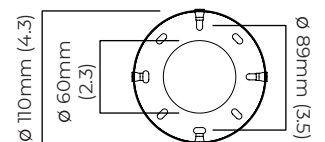

mounting plate dimensions