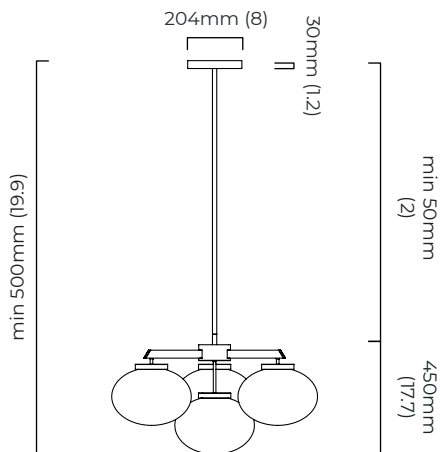

CLOUDESLEY CHANDELIER SMALL - DALI-B

FINISH

bronze with matt opal glass
satin brass with matt opal glass

DIMENSIONS (body of fixture)

ø 850 x 450 mm (dia x h)

WEIGHT

11kg (24.3lbs)

please ensure ceiling structure is strong enough to support the weight of the light

OVERALL DROP

minimum 500 mm
supplied with 1000mm drop rod (16mm dia) as standard (adjustable on site)

ILLUMINATION

220-240v - 4 x E27 - 60w max (or 8w LED 2700k)
DALI converter to be installed in the ceiling rose

DIMMING

dimmable bulb required
DALI compatible

CEILING ROSE / PLATE

round ceiling rose - ø 204 x 30 mm (dia x h)

CERTIFICATION

*Diagrams are not to scale.