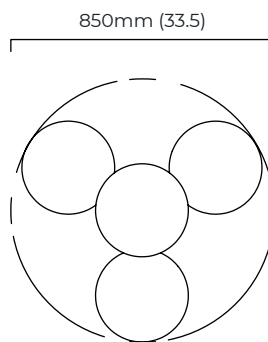

CLOUDESLEY CHANDELIER SMALL - DALI-B

FINISH

bronze with matt opal glass
satin brass with matt opal glass

DIMENSIONS (body of fixture)

ø 850 x 450 mm (dia x h)

WEIGHT

11kg (24.3lbs)

please ensure ceiling structure is strong enough to support the weight of the light

OVERALL DROP

minimum 500 mm
supplied with 1000mm drop rod (16mm dia) as standard (adjustable on site)

ILLUMINATION

220-240v - 4 x E27 - 60w max (or 8w LED 2700k)
DALI converter to be installed in the ceiling rose

DIMMING

dimmable bulb required
DALI compatible

CEILING ROSE / PLATE

round ceiling rose - ø 204 x 30 mm (dia x h)

CERTIFICATION