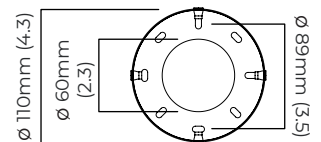

mounting plate dimensions