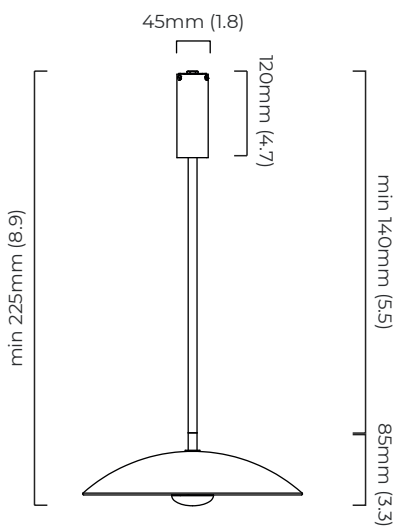

CIELO PENDANT SMALL

FINISH

bronze with handmade fritted glass
satin brass with handmade fritted glass

DIMENSIONS (body of fixture)

ø 315 x 85 mm (dia x h)

WEIGHT

3.5kg (7.7lbs)

please ensure ceiling structure is strong enough to support the weight of the light

bronze with handmade fritted glass
satin brass with handmade fritted glass

DIMENSIONS (body of fixture)

ø 315 x 85 mm (dia x h)

WEIGHT

3.5kg (7.7lbs)

please ensure ceiling structure is strong enough to support the weight of the light

drivers must be installed up to 20 meters from the body of the light

DIMMING

DALI compatible

CEILING ROSE / PLATE

round ceiling rose - ø 45 x 120 mm (dia x h)

CERTIFICATION

mounting plate dimensions

DALI LED driver dimensions

*Diagrams are not to scale.

CIELO PENDANT SMALL - DALI-B

FINISH

bronze with handmade fritted glass
satin brass with handmade fritted glass

DIMENSIONS (body of fixture)

ø 315 x 85 mm (dia x h)

WEIGHT

3.5kg (7.7lbs)