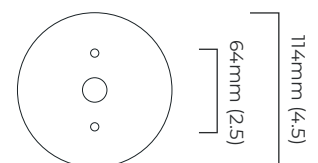

CEILING ROSE / PLATE

round ceiling rose - ø 45 x 120 mm (dia x h)

CERTIFICATION

mounting plate dimensions

North America junction box cover

*Diagrams are not to scale.

CIELO PENDANT LARGE - DALI-A

FINISH

bronze with handmade fritted glass
satin brass with handmade fritted glass

DIMENSIONS (body of fixture)

ø 385 x 85 mm (dia x h)

WEIGHT

4.5kg (9.9lbs)

please ensure ceiling structure is strong enough to support the weight of the light