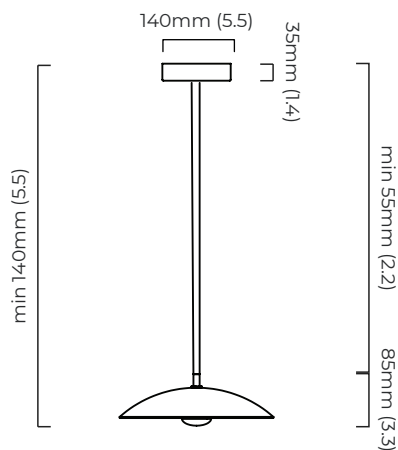

bronze with handmade fritted glass
satin brass with handmade fritted glass

DIMENSIONS (body of fixture)

ø 385 x 85 mm (dia x h)

WEIGHT

4.5kg (9.9lbs)

please ensure ceiling structure is strong enough to support the weight of the light

bronze with handmade fritted glass
satin brass with handmade fritted glass

DIMENSIONS (body of fixture)

ø 315 x 85 mm (dia x h)

WEIGHT

3.5kg (7.7lbs)

please ensure ceiling structure is strong enough to support the weight of the light

*Diagrams are not to scale.

CIELO PENDANT SMALL - DALI-B

FINISH

bronze with handmade fritted glass
satin brass with handmade fritted glass

DIMENSIONS (body of fixture)

ø 315 x 85 mm (dia x h)

WEIGHT

3.5kg (7.7lbs)

DALI LED driver to be installed in the ceiling rose

DIMMING

Dali compatible

CEILING ROSE / PLATE

round ceiling rose - ø 140 x 35 mm (dia x h)

CERTIFICATION

mounting plate dimensions

*Diagrams are not to scale.