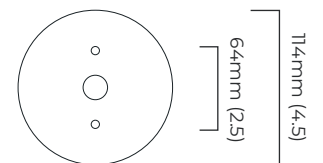

CEILING ROSE / PLATE

round ceiling rose - ø 45 x 120 mm (dia x h)

CERTIFICATION

mounting plate dimensions

North America junction box cover

*Diagrams are not to scale.

CIELO PENDANT SMALL - DALI-A

FINISH

bronze with handmade fritted glass
satin brass with handmade fritted glass

DIMENSIONS (body of fixture)

ø 315 x 85 mm (dia x h)

WEIGHT

3.5kg (7.7lbs)

please ensure ceiling structure is strong enough to support the weight of the light