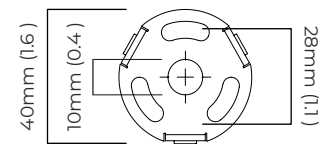

CIELO PENDANT SMALL

FINISH

bronze with handmade fritted glass
satin brass with handmade fritted glass

DIMENSIONS (body of fixture)

ø 315 x 85 mm (dia x h)

WEIGHT

3.5kg (7.7lbs)

please ensure ceiling structure is strong enough to support the weight of the light

CEILING ROSE / PLATE

round ceiling rose - ø 45 x 120 mm (dia x h)

CERTIFICATION

mounting plate dimensions

North America junction box cover

*Diagrams are not to scale.

CIELO PENDANT SMALL - DALI-A

FINISH

bronze with handmade fritted glass
satin brass with handmade fritted glass

DIMENSIONS (body of fixture)

ø 315 x 85 mm (dia x h)

WEIGHT

3.5kg (7.7lbs)

please ensure ceiling structure is strong enough to support the weight of the light