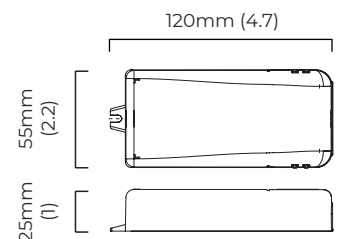

bronze with handmade fritted glass
satin brass with handmade fritted glass

DIMENSIONS (body of fixture)

ø 385 x 85 mm (dia x h)

WEIGHT

4.5kg (9.9lbs)

please ensure ceiling structure is strong enough to support the weight of the light

drivers must be installed up to 20 meters from the body of the light

DIMMING

DALI compatible

CEILING ROSE / PLATE

round ceiling rose - ø 45 x 120 mm (dia x h)

CERTIFICATION

mounting plate dimensions

DALI LED driver dimensions

*Diagrams are not to scale.

CIELO PENDANT LARGE - DALI-B

FINISH

bronze with handmade fritted glass
satin brass with handmade fritted glass

DIMENSIONS (body of fixture)

ø 385 x 85 mm (dia x h)

WEIGHT

4.5kg (9.9lbs)