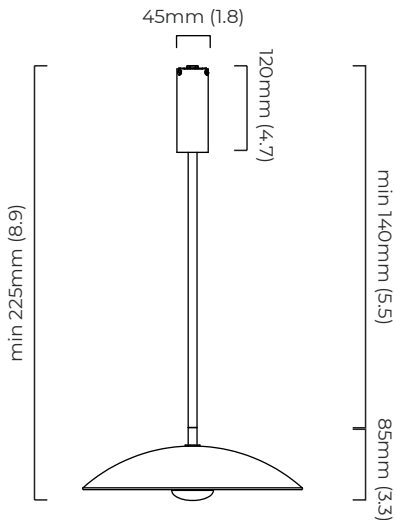

bronze with handmade fritted glass
satin brass with handmade fritted glass

DIMENSIONS (body of fixture)

ø 385 x 85 mm (dia x h)

WEIGHT

4.5kg (9.9lbs)

please ensure ceiling structure is strong enough to support the weight of the light

CIELO PENDANT SMALL

FINISH

bronze with handmade fritted glass
satin brass with handmade fritted glass

DIMENSIONS (body of fixture)

ø 315 x 85 mm (dia x h)

WEIGHT

3.5kg (7.7lbs)

please ensure ceiling structure is strong enough to support the weight of the light

CEILING ROSE / PLATE

round ceiling rose - ø 45 x 120 mm (dia x h)

CERTIFICATION

mounting plate dimensions

North America junction box cover

*Diagrams are not to scale.

CIELO PENDANT SMALL - DALI-A

FINISH

bronze with handmade fritted glass
satin brass with handmade fritted glass

DIMENSIONS (body of fixture)

ø 315 x 85 mm (dia x h)

WEIGHT

3.5kg (7.7lbs)

please ensure ceiling structure is strong enough to support the weight of the light