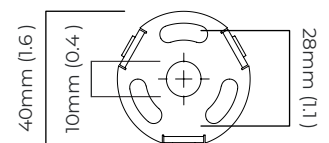

bronze with handmade fritted glass
satin brass with handmade fritted glass

DIMENSIONS (body of fixture)

ø 385 x 85 mm (dia x h)

WEIGHT

4.5kg (9.9lbs)

please ensure ceiling structure is strong enough to support the weight of the light

drivers must be installed up to 20 meters from the body of the light

DIMMING

DALI compatible

CEILING ROSE / PLATE

round ceiling rose - ø 45 x 120 mm (dia x h)

CERTIFICATION

mounting plate dimensions

DALI LED driver dimensions

*Diagrams are not to scale.

CIELO PENDANT LARGE - DALI-B

FINISH

bronze with handmade fritted glass
satin brass with handmade fritted glass

DIMENSIONS (body of fixture)

ø 385 x 85 mm (dia x h)

WEIGHT

4.5kg (9.9lbs)