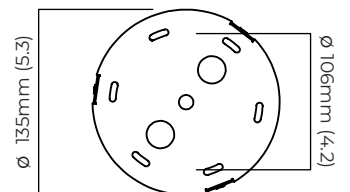

bronze with handmade fritted glass
satin brass with handmade fritted glass

DIMENSIONS (body of fixture)

ø 385 x 85 mm (dia x h)

WEIGHT

4.5kg (9.9lbs)

please ensure ceiling structure is strong enough to support the weight of the light

*Diagrams are not to scale.

CIELO PENDANT LARGE - DALI-B

FINISH

bronze with handmade fritted glass
satin brass with handmade fritted glass

DIMENSIONS (body of fixture)

ø 385 x 85 mm (dia x h)

WEIGHT

4.5kg (9.9lbs)

DALI LED driver to be installed in the ceiling rose

DIMMING

DALI compatible

CEILING ROSE / PLATE

round ceiling rose - ø 140 x 35 mm (dia x h)

CERTIFICATION

mounting plate dimensions

*Diagrams are not to scale.