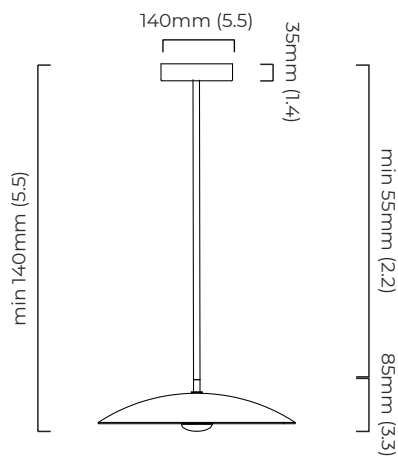

bronze with handmade fritted glass
satin brass with handmade fritted glass

DIMENSIONS (body of fixture)

ø 385 x 85 mm (dia x h)

WEIGHT

4.5kg (9.9lbs)

please ensure ceiling structure is strong enough to support the weight of the light

*Diagrams are not to scale.

CIELO PENDANT LARGE - DALI-B

FINISH

bronze with handmade fritted glass
satin brass with handmade fritted glass

DIMENSIONS (body of fixture)

ø 385 x 85 mm (dia x h)

WEIGHT

4.5kg (9.9lbs)

DALI LED driver to be installed in the ceiling rose

DIMMING

DALI compatible

CEILING ROSE / PLATE

round ceiling rose - ø 140 x 35 mm (dia x h)

CERTIFICATION

mounting plate dimensions

*Diagrams are not to scale.