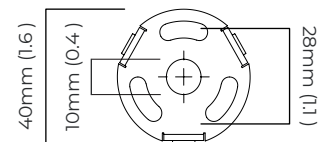

bronze with handmade fritted glass
satin brass with handmade fritted glass

DIMENSIONS (body of fixture)

ø 315 x 85 mm (dia x h)

WEIGHT

3.5kg (7.7lbs)

please ensure ceiling structure is strong enough to support the weight of the light

drivers must be installed up to 20 meters from the body of the light

DIMMING

DALI compatible

CEILING ROSE / PLATE

round ceiling rose - ø 45 x 120 mm (dia x h)

CERTIFICATION

mounting plate dimensions

DALI LED driver dimensions

*Diagrams are not to scale.

CIELO PENDANT SMALL - DALI-B

FINISH

bronze with handmade fritted glass
satin brass with handmade fritted glass

DIMENSIONS (body of fixture)

ø 315 x 85 mm (dia x h)

WEIGHT

3.5kg (7.7lbs)