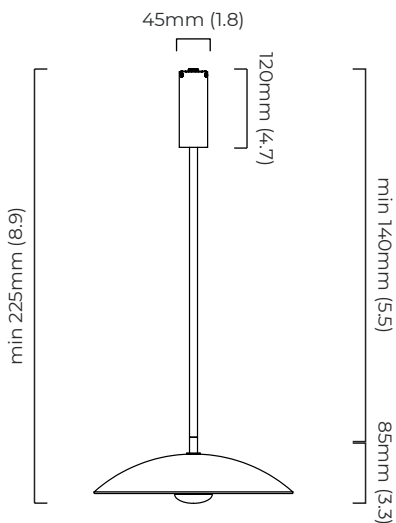

bronze with handmade fritted glass
satin brass with handmade fritted glass

DIMENSIONS (body of fixture)

ø 385 x 85 mm (dia x h)

WEIGHT

4.5kg (9.9lbs)

please ensure ceiling structure is strong enough to support the weight of the light

drivers must be installed up to 20 meters from the body of the light

DIMMING

DALI compatible

CEILING ROSE / PLATE

round ceiling rose - ø 45 x 120 mm (dia x h)

CERTIFICATION

mounting plate dimensions

DALI LED driver dimensions

*Diagrams are not to scale.

CIELO PENDANT LARGE - DALI-B

FINISH

bronze with handmade fritted glass
satin brass with handmade fritted glass

DIMENSIONS (body of fixture)

ø 385 x 85 mm (dia x h)

WEIGHT

4.5kg (9.9lbs)