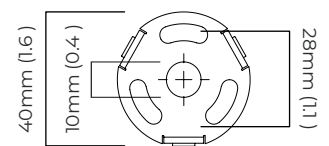

bronze with handmade fritted glass
satin brass with handmade fritted glass

DIMENSIONS (body of fixture)

ø 385 x 85 mm (dia x h)

WEIGHT

4.5kg (9.9lbs)

please ensure ceiling structure is strong enough to support the weight of the light

CEILING ROSE / PLATE

round ceiling rose - ø 45 x 120 mm (dia x h)

CERTIFICATION

mounting plate dimensions

North America junction box cover

*Diagrams are not to scale.

CIELO PENDANT LARGE - DALI-A

FINISH