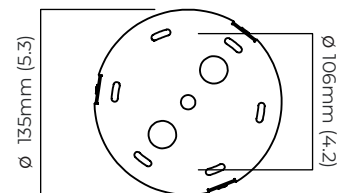

bronze with handmade fritted glass
satin brass with handmade fritted glass

DIMENSIONS (body of fixture)

ø 385 x 85 mm (dia x h)

WEIGHT

4.5kg (9.9lbs)

please ensure ceiling structure is strong enough to support the weight of the light

DALI LED driver to be installed in the ceiling rose

DIMMING

Dali compatible

CEILING ROSE / PLATE

round ceiling rose - ø 140 x 35 mm (dia x h)

CERTIFICATION

mounting plate dimensions

*Diagrams are not to scale.