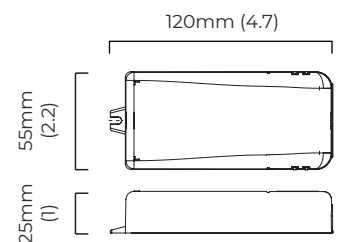

bronze with handmade fritted glass
satin brass with handmade fritted glass

DIMENSIONS (body of fixture)

ø 385 x 85 mm (dia x h)

WEIGHT

4.5kg (9.9lbs)

please ensure ceiling structure is strong enough to support the weight of the light

bronze with handmade fritted glass
satin brass with handmade fritted glass

DIMENSIONS (body of fixture)

ø 315 x 85 mm (dia x h)

WEIGHT

3.5kg (7.7lbs)

please ensure ceiling structure is strong enough to support the weight of the light

drivers must be installed up to 20 meters from the body of the light

DIMMING

DALI compatible

CEILING ROSE / PLATE

round ceiling rose - ø 45 x 120 mm (dia x h)

CERTIFICATION

mounting plate dimensions

DALI LED driver dimensions

*Diagrams are not to scale.

CIELO PENDANT SMALL - DALI-B

FINISH

bronze with handmade fritted glass
satin brass with handmade fritted glass

DIMENSIONS (body of fixture)

ø 315 x 85 mm (dia x h)

WEIGHT

3.5kg (7.7lbs)