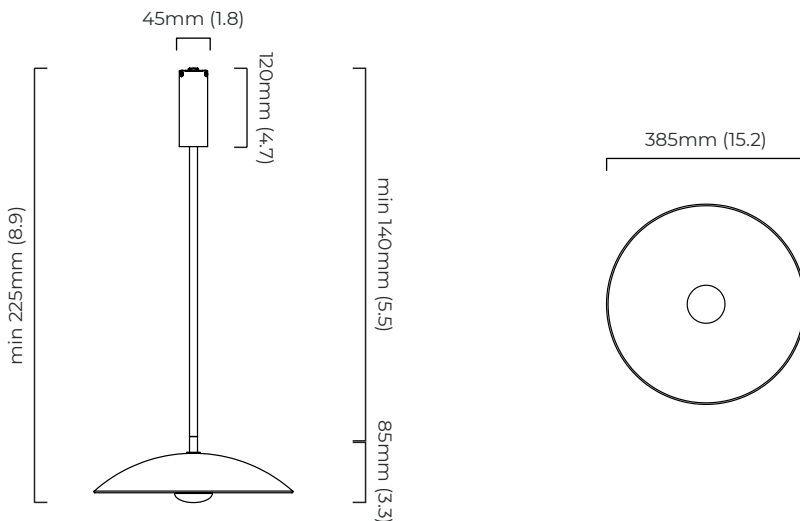

bronze with handmade fritted glass
satin brass with handmade fritted glass

DIMENSIONS (body of fixture)

ø 385 x 85 mm (dia x h)

WEIGHT

4.5kg (9.9lbs)

please ensure ceiling structure is strong enough to support the weight of the light

OVERALL DROP

minimum 225 mm

supplied with 1000mm drop rod (12.7mm dia) as standard (adjustable on site)

ILLUMINATION

220-240v - integrated LED - 8w - 2700k

110-130v - integrated LED - 8w - 2700k

LED driver to be installed in the ceiling rose

CEILING ROSE / PLATE

round ceiling rose - ø 45 x 120 mm (dia x h)

CERTIFICATION

mounting plate dimensions

North America junction box cover

*Diagrams are not to scale.

CIELO PENDANT LARGE - DALI-A

FINISH