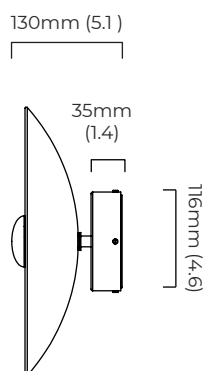

CIELO CEILING / WALL SMALL - DALI-A

FINISH

bronze with handmade fritted glass
satin brass with handmade fritted glass

DIMENSIONS (body of fixture)

ø 315 x 130 mm (dia x d)

WEIGHT

3kg (6.6lbs)

ILLUMINATION

220-240v - integrated LED - 8w - 2700k
DALI LED driver to be installed in the wall/ceiling cavity
drivers must be installed up to 20 meters from the body of the light

DIMMING

DALI compatible

CEILING ROSE / PLATE

round ceiling rose - ø 116 x 35 mm (dia x h)

CERTIFICATION