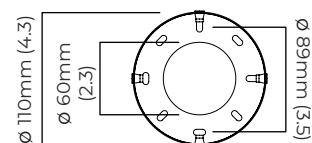

mounting plate dimensions