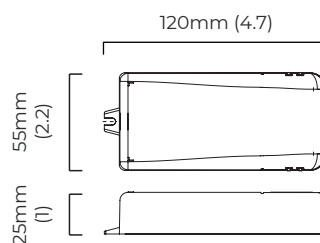

DALI LED driver dimensions