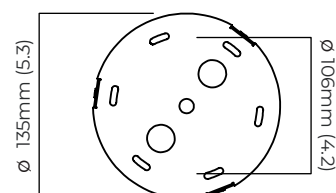

mounting plate dimensions