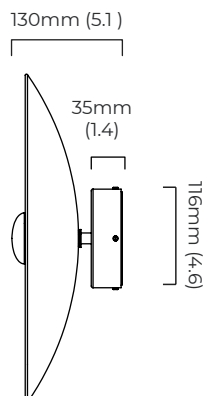

CIELO CEILING / WALL LARGE

FINISH

bronze with handmade fritted glass
satin brass with handmade fritted glass

DIMENSIONS (body of fixture)

ø 385 x 130 mm (dia x d)

WEIGHT

4kg (8.8lbs)

ILLUMINATION

220-240v - integrated LED - 8w - 2700k
110-130v - integrated LED - 8w - 2700k
LED driver to be installed in the ceiling rose
drivers must be installed up to 20 meters from the body of the light

DIMMING

trailing edge dimmable / phase cut (rotary dimmer) - standard
DALI option available (220-240v only)
0/1-10v (220-240v or 110-130v) - on request

CEILING ROSE / PLATE

round ceiling rose - ø 116 x 35 mm (dia x h)

CERTIFICATION