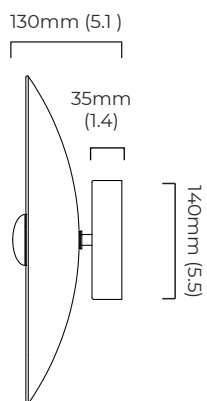

CIELO CEILING / WALL LARGE - DALI-B

FINISH

bronze with handmade fritted glass
satin brass with handmade fritted glass

DIMENSIONS (body of fixture)

ø 385 x 130 mm (dia x d)

WEIGHT

4kg (8.8lbs)

ILLUMINATION

220-240v - integrated LED - 8w - 2700k
DALI LED driver to be installed in the ceiling/wall rose

DIMMING

DALI compatible

CEILING ROSE / PLATE

round ceiling rose - ø 140 x 35 mm (dia x h)

CERTIFICATION