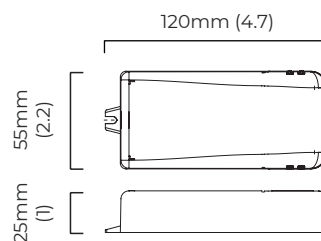

DALI LED driver dimensions