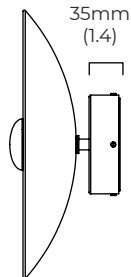

130mm (5.1)