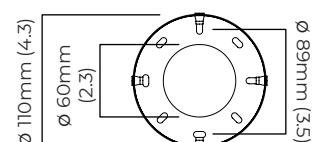

### DIMENSIONS (body of fixture)

ø 385 x 130 mm (dia x d)

### CEILING ROSE / PLATE

round ceiling rose - ø 116 x 35 mm (dia x h)

### CERTIFICATION

mounting plate dimensions

\*Diagrams are not to scale.