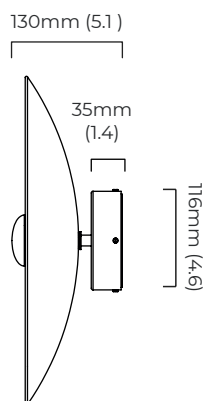

CIELO CEILING / WALL LARGE - DALI-A

FINISH

bronze with handmade fritted glass
satin brass with handmade fritted glass

DIMENSIONS (body of fixture)

ø 385 x 130 mm (dia x d)

WEIGHT

4kg (8.8lbs)

ILLUMINATION

220-240v - integrated LED - 8w - 2700k
DALI LED driver to be installed in the wall/ceiling cavity
drivers must be installed up to 20 meters from the body of the light

DIMMING

DALI compatible

CEILING ROSE / PLATE

round ceiling rose - ø 116 x 35 mm (dia x h)

CERTIFICATION