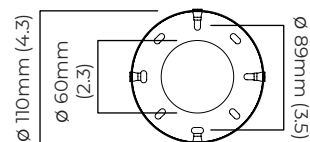

### DIMENSIONS (body of fixture)

ø 315 x 130 mm (dia x d)

### CEILING ROSE / PLATE

round ceiling rose - ø 116 x 35 mm (dia x h)

### CERTIFICATION

130mm (5.1)

315mm (12.4)

mounting plate dimensions

\*Diagrams are not to scale.