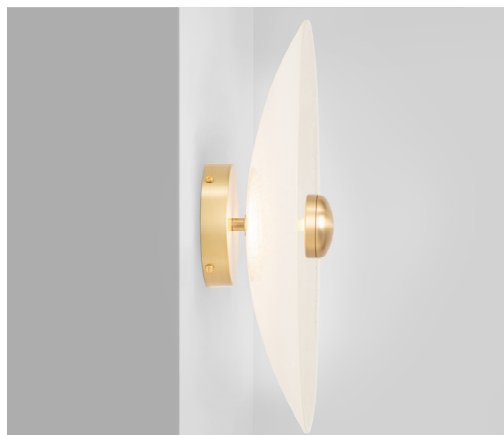

# ROOM

WWW.ROOMONLINE.COM

---

CIELO WALL / CEILING MOUNT

LARGE: 15.2"W x 5"H. SMALL: 12.4"W x 5"H

BRONZE OR SATIN BRASS WITH FRITTED GLASS AND SHADE

ITEM NO. LI399

### DIMENSIONS (body of fixture)

ø 385 x 130 mm (dia x d)