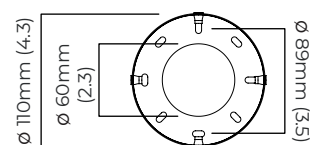

mounting plate dimensions