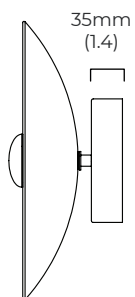

130mm (5.1)