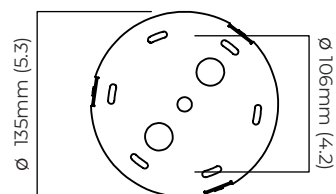

mounting plate dimensions