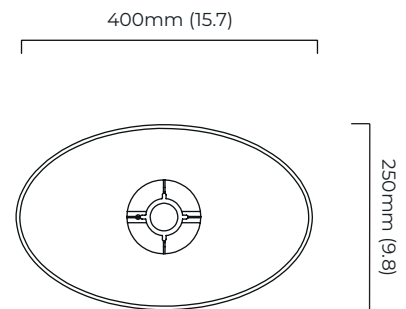

BRAQUE TABLE

FINISH

antique bronze with dove grey silk shade and diffuser
bronze base dove grey silk shade and diffuser

DIMENSIONS (body of fixture)

400 x 250 x 535 mm (w x d x h)

WEIGHT

2kg (4.4lbs)

FLEX

2000mm cord set with black flex and inline dimmer

ILLUMINATION

220-240v - 1 x E27 - 60w max (or 8w LED 2700k)
110-130v - 1 x E26 - 60w max (or 8w LED 2700k)

DIMMING

dimnable bulb required

CERTIFICATION

*Diagrams are not to scale.