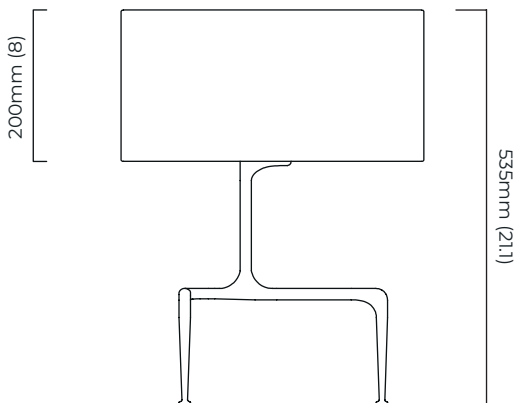

ROOM

WWW.ROOMONLINE.COM

BRAQUE TABLE LAMP

15.5" x 9.75" x 20.75"H

BASE OPTIONS: BRONZE OR ANTIQUE BRONZE

SHADE OPTIONS: DOVE GREY SILK OR WHITE LINEN SHADE AND DIFFUSER

60 WATT INCANDESCENT BULB, E27 BASE

ITEM NO. LI185

BRAQUE TABLE

FINISH

antique bronze with dove grey silk shade and diffuser
bronze base dove grey silk shade and diffuser

DIMENSIONS (body of fixture)

400 x 250 x 535 mm (w x d x h)

WEIGHT

2kg (4.4lbs)

FLEX

2000mm cord set with black flex and inline dimmer

ILLUMINATION

220-240v - 1 x E27 - 60w max (or 8w LED 2700k)
110-130v - 1 x E26 - 60w max (or 8w LED 2700k)

DIMMING

dimnable bulb required

CERTIFICATION

*Diagrams are not to scale.

BRAQUE TABLE

SKU NUMBER	FINISH DESCRIPTION	VOLTAGE
BRATAOABDG-240D	antique bronze with dove grey silk shade and diffuser - 240v 5 amp plug	220 - 240V
BRATAOABDG-240I	antique bronze with dove grey silk shade and diffuser - 240v AU plug	220 - 240V
BRATAOABDG-240C	antique bronze with dove grey silk shade and diffuser - 240v EU plug	220 - 240V
BRATAOABDG-240J	antique bronze with dove grey silk shade and diffuser - 240v swiss plug	220 - 240V
BRATAOABDG-240G	antique bronze with dove grey silk shade and diffuser - 240v UK plug	220 - 240V
BRATAOBZDG-240D	bronze with dove grey silk shade and diffuser - 240v 5 amp plug	220 - 240V
BRATAOBZDG-240I	bronze with dove grey silk shade and diffuser - 240v AU plug	220 - 240V
BRATAOBZDG-240C	bronze with dove grey silk shade and diffuser - 240v EU plug	220 - 240V
BRATAOBZDG-240J	bronze with dove grey silk shade and diffuser - 240v swiss plug	220 - 240V
BRATAOBZDG-240G	bronze with dove grey silk shade and diffuser - 240v UK plug	220 - 240V
BRATAOABDG-110A	antique bronze with dove grey silk shade and diffuser - 110v US plug	110 - 130V
BRATAOBZDG-110A	bronze with dove grey silk shade and diffuser - 110v US plug	110 - 130V