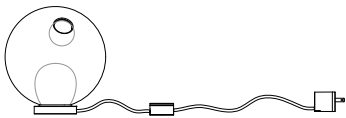

Table Light

The table light comes with an integral dimming system housed within a sleek brass cylinder. The black fabric cord is semi-rigid and may be sculpted to add form.

LED lamps and power cord are included.
Dimmable with built-in dial control.

Recommended retail prices excluding taxes.

Shipping costs not included, please refer to your region shipping price list for reference.

28
US Patent # D687,740
EU Patent # 001695834-001 to 004

38V
EU Patent # 002071019-001

44
US Patent # D776,856
EU Patent # 002840975-0001-0003

57
US Patent # D796 732
EU Patent # 002268581-0001 to 0006

73
US Patent # D762,323 S
EU Patent # 002633230-0001 - 0003

84/84V
US Patent Pending
EU Patent # 003611144-0001 to 0004

100
US D1027 281S
EU Patent # 008526131-0001

118
Worldwide patents pending

Made in Vancouver, Canada

28 table light

Table Light

28t	Table light	Single clear pendant, Ø75mm base	$612
	Table light	Single colour pendant, Ø75mm base	$852
38Vt	Table light	Single clear pendant, Ø75mm base	$852
44t	Table light	Single aluminum pendant, Ø75mm base	$1,500
57t	Table light	Single grey or white opaline pendant, Ø75mm base	$700
	Table light	Single light or dark mirror pendant, Ø75mm base	$852
73t	Table light	Single clear pendant, Ø75mm base	$700
	Table light	Single grey pendant, Ø75mm base - grey 1, grey 2, grey 3	$852
84t	Table light	Single white pendant, Ø75mm base	$852
84Vt	Table light	Single white pendant, Ø75mm base	$852
100t	Table light	Single clear pendant, Ø75mm base	$852
	Table light	Single grey pendant, Ø75mm base	$1,004
118t	Table light	Single white pendant, Ø75mm base	$1,004

Options

Lamp - LED (available in 2500K, 2700K, 3000K)	Included (please specify)
Plug types - Type A, 110V - Type C, 230V - Type G, 230V - Type I - 230V	Included (please specify)