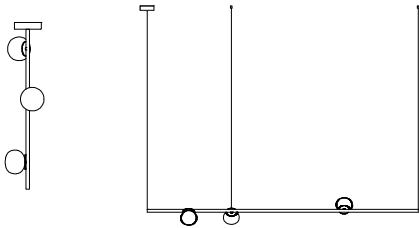

84.3 ceiling mounted, 0.9m long

84.3 horizontal suspended, 1.8m long

84.3 column

84.3 floor, 1.8m height

Ceiling Mounted

Ceiling stem fixtures are made of brass and come in an unlacquered brushed brass finish or a powder-coated black finish. *Ø94mm x 6mm canopy available for remote mounted power supply.

Suspended

Each fixture comes standard with 3m of coaxial cable. Upcharge applies for lengths over 3m. Cable length can be adjusted on site. White powder coated canopy included.

84.3 / 84.3V	Suspended - horizontal	Three pendants, 0.9m long with Ø116mm round canopy	\$5,565
84.3 / 84.3V	Suspended - horizontal	Three pendants, 1.8m long with Ø116mm round canopy	\$5,565
84.6 / 84.6V	Suspended - horizontal	Six pendants, 1.8m long with Ø116mm round canopy	\$11,130