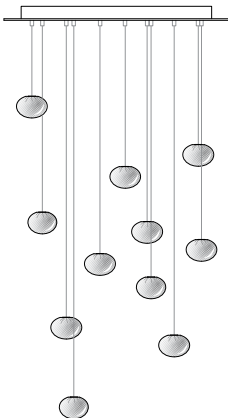

# 84

84 series uses a coaxial cable suspension system in a random configuration.

Lamps and power supplies are included. LED or Xenon must be selected. Dimming type to be specified at time of order.

\*84.1m requires a new build/suspended ceiling with remote mounted power supplies.

Worldwide patents issued and pending.  
EU Patent # 003611144-0001 to 0004

Made in Vancouver, Canada

84.3 random, adjustable length

84.11 rectangle random, non-adjustable length

**Adjustable Length**

Each pendant comes standard with 3m of coaxial cable. Upcharge applies for lengths over 3m. Cable length can be adjusted on site. White, black or brushed nickel canopy. 84.9 comes with white powder coated canopy.

84.1	Random	Single pendant, Ø116mm x 7mm round canopy	\$1,065
84.1 deep	Random	Single pendant, Ø116mm x 40mm round canopy	\$1,065
84.1m*	Random	Single pendant, Ø30mm round canopy	\$1,065
84.3	Random	Three pendants, Ø152mm round canopy	\$3,195
84.5	Random	Five pendants, Ø203mm round canopy	\$5,325
84.7	Random	Seven pendants, Ø203mm round canopy	\$7,455
84.9	Linear	Nine pendants, 1200 x 224mm rectangular canopy	\$11,160

**Non-Adjustable Length**

Longest and shortest lengths are determined by client, Bocci fabricates all lengths between these measurements. Specified shortest and longest lengths are from the underside of the canopy to the underside of the pendant. There may be variance of ±50mm on specified shortest and longest lengths. Upcharge applies for cable lengths over 3m. White powder coated canopy included.