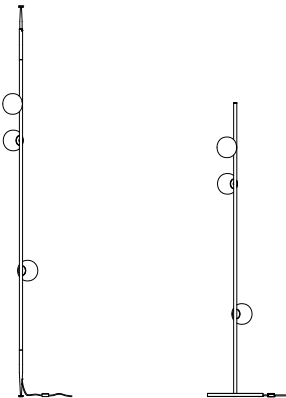

84.3 ceiling mounted, 0.9m long

84.3 horizontal suspended, 1.8m long

84.3 column, S

84.3 floor, 1.8m height

**Ceiling Mounted**

Each pendant comes standard with 3m of coaxial cable. Upcharge applies for lengths over 3m. Cable length can be adjusted on site. White, black or brushed nickel canopy. 84.9 comes with white canopy. Ø94mm x 6mm canopy available for remote power supply. \*84.12 ceiling mounted requires remote mounted power supplies.

84.3 / 84.3V	Ceiling mounted	Three pendants, 0.9m long with Ø142mm round canopy	\$5,235
84.3 / 84.3V	Ceiling mounted	Three pendants, 1.8m long with Ø142mm round canopy	\$5,235
84.6 / 84.6V	Ceiling mounted	Six pendants, 1.8m long with Ø142mm round canopy	\$10,470
84.9 / 84.9V	Ceiling mounted	Nine pendants, 2.7m long with Ø142mm round canopy	\$15,705
84.12 / 84.12V*	Ceiling mounted	Twelve pendants, 3.7m long with Ø94mm round canopy	\$20,940

**Suspended**

Suspended stem fixtures are made of brass and come in an unlacquered brushed brass finish or a powder-coated black finish. Ø94mm x 6mm canopy available for remote mounted power supply.

84.3 / 84.3V	Suspended - horizontal	Three pendants, 0.9m long with Ø116mm round canopy	\$5,235
84.3 / 84.3V	Suspended - horizontal	Three pendants, 1.8m long with Ø116mm round canopy	\$5,235
84.6 / 84.6V	Suspended - horizontal	Six pendants, 1.8m long with Ø116mm round canopy	\$10,470