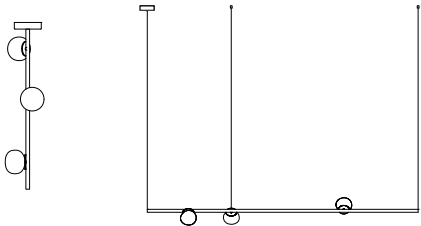

84.3 ceiling mounted, 0.9m long

84.3 horizontal suspended, 1.8m long

84.3 column, S

84.3 floor, 1.8m height

**Ceiling Mounted**

Each pendant comes standard with 3m of coaxial cable. Upcharge applies for lengths over 3m. Cable length can be adjusted on site. White, black or brushed nickel canopy. 84.9 comes with white canopy. Ø94mm x 6mm canopy available for remote power supply. \*84.12 ceiling mounted requires remote mounted power supplies.

**Suspended**

Suspended stem fixtures are made of brass and come in an unlacquered brushed brass finish or a powder-coated black finish. Ø94mm x 6mm canopy available for remote mounted power supply.

84.3 / 84.3V	Suspended - horizontal	Three pendants, 0.9m long with Ø116mm round canopy	\$5,235
84.3 / 84.3V	Suspended - horizontal	Three pendants, 1.8m long with Ø116mm round canopy	\$5,235
84.6 / 84.6V	Suspended - horizontal	Six pendants, 1.8m long with Ø116mm round canopy	\$10,470