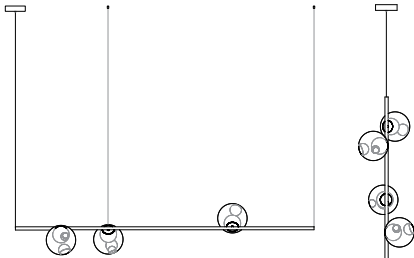

28.3 ceiling mounted, 0.9m long

28.3 horizontal suspended, 1.8m long

28.6 vertical suspended

28.3 column, S

28.3 floor, 1.8m height

Ceiling Mounted

Each pendant comes standard with 3m of coaxial cable. Upcharge applies for lengths over 3m. Cable length can be adjusted on site. White, black or brushed nickel canopy. 28.9 comes with white canopy. Ø94mm x 6mm canopy available for remote power supply. *28.12 ceiling mounted requires remote mounted power supplies.