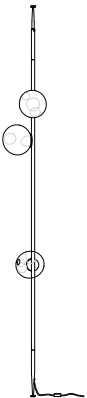

28.3 ceiling mounted, 0.9m long

28.3 horizontal suspended, 1.8m long

28.6 vertical suspended

28.3 column, S

28.3 floor, 1.8m height

Ceiling Mounted

Each pendant comes standard with 3m of coaxial cable. Upcharge applies for lengths over 3m. Cable length can be adjusted on site. White, black or brushed nickel canopy. 28.9 comes with white canopy. Ø94mm x 6mm canopy available for remote power supply. *28.12 ceiling mounted requires remote mounted power supplies.

28.3	Ceiling mounted	Three clear pendants, 0.9m long with Ø142mm round canopy	\$4,335
28.3	Ceiling mounted	Three clear pendants, 1.8m long with Ø142mm round canopy	\$4,335
28.6	Ceiling mounted	Six clear pendants, 1.8m long with Ø142mm round canopy	\$8,670
28.9	Ceiling mounted	Nine clear pendants, 2.7m long with Ø142mm round canopy	\$13,005
28.12*	Ceiling mounted	Twelve clear pendants, 3.7m long with Ø94mm round canopy	\$17,340

Suspended

Suspended stem fixtures are made of brass and come in an unlacquered brushed brass finish or a powder-coated black finish. Ø94mm x 6mm canopy available for remote mounted power supply.

28.3	Suspended - horizontal	Three clear pendants, 0.9m long with Ø116mm round canopy	\$4,335
28.3	Suspended - horizontal	Three clear pendants, 1.8m long with Ø116mm round canopy	\$4,335
28.6	Suspended - horizontal	Six clear pendants, 1.8m long with Ø116mm round canopy	\$8,670
28.6	Suspended - vertical	Six clear pendants, 1.8m long with Ø116mm round canopy	\$8,670

Floor

Stem floor lamps come in an unlacquered brushed brass or black powder coated finish.

28.3	Floor	Three clear pendants, 0.9m height with Ø350mm round base	\$3,825
28.3	Floor	Three clear pendants, 1.8m height with Ø350mm round base	\$3,825
28.6	Floor	Six clear pendants, 1.8m height with Ø350mm round base	\$7,650