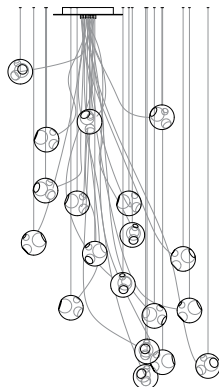

28

28 series uses a flexible coaxial cable suspension system in a cluster configuration.

Pendant anchor kit included.

Lamps and power supplies are included. LED or Xenon must be selected. Dimming type to be specified at time of order.

28.7 sculptural cable, adjustable length

28.19 sculptural cable, non-adjustable length

Adjustable Length

Each pendant comes standard with 3.5m of coaxial cable. Upcharge applies for lengths over 3.5m. Cable length can be adjusted on site. White, black or brushed nickel canopy.

28.1	Sculptural cable	Single clear pendant, Ø116mm x 7mm round canopy	\$915
28.1 deep	Sculptural cable	Single clear pendant, Ø116mm x 40mm round canopy	\$915
28.1m*	Sculptural cable	Single clear pendant, Ø30mm round canopy	\$915
28.3	Sculptural cable	Three clear pendants, Ø152mm round canopy	\$2,745
28.7	Sculptural cable	Seven clear pendants, Ø203mm round canopy	\$6,405