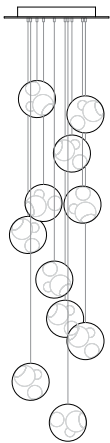

28

28 series uses a coaxial cable suspension system in a random configuration.

Lamps and power supplies are included. LED or Xenon must be selected. Dimming type to be specified at time of order.

*28.1m requires a new build/suspended ceiling with remote mounted power supplies.

US Patent # D687,740
EU Patent # 001695834-001 to 004

Made in Vancouver, Canada

28.5 random, adjustable length

28.11 square random, non-adjustable length

Adjustable Length

Each pendant comes standard with 3m of coaxial cable. Upcharge applies for lengths over 3m. Cable length can be adjusted on site. White, black or brushed nickel canopy. 28.9 comes with white canopy.

28.1	Random	Single clear pendant, Ø116mm x 7mm round canopy	\$765
28.1 deep	Random	Single clear pendant, Ø116mm x 40mm round canopy	\$765
28.1m*	Random	Single clear pendant, Ø30mm round canopy	\$765
28.3	Random	Three clear pendants, Ø152mm round canopy	\$2,295
28.5	Random	Five clear pendants, Ø203mm round canopy	\$3,825
28.7	Random	Seven clear pendants, Ø203mm round canopy	\$5,355
28.9	Linear	Nine clear pendants, 1200 x 224mm rectangular canopy	\$8,460

Non-Adjustable Length

Longest and shortest lengths are determined by client, Bocci fabricates all lengths between these measurements. Specified shortest and longest lengths are from the underside of the canopy to the underside of the pendant. There may be variance of ±50mm on specified shortest and longest lengths. Upcharge applies for cable lengths over 3m. White powder coated canopy included.