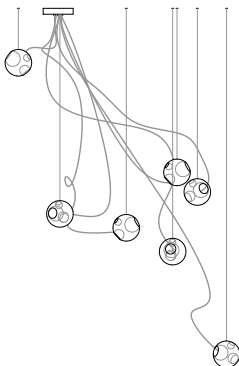

28c

28 series uses a copper suspension system in a cluster configuration.

Pendant anchor kit not included.

Lamps and power supplies are included. LED or Xenon must be selected. Dimming type to be specified at time of order.

28.7c copper suspension without anchor kit

28.7c copper suspension with anchor kit

Non-Adjustable Length

Longest and shortest lengths are determined by client, Bocci fabricates all lengths between these measurements. Specified shortest and longest lengths are from the underside of the canopy to the bottom of the pendant. There may be variance of ±50mm on specified shortest and longest lengths. Upcharge applies for cable lengths over 3m. 28.1c - 28.7c available in white or black canopy. 28.13c - 28.61c come in white powder coated canopy.

28.1c	Copper	Single clear pendant, Ø116mm x 7mm round canopy	\$1,240
28.1c deep	Copper	Single clear pendant, Ø116mm x 40mm round canopy	\$1,240
28.1mc*	Copper	Single clear pendant, Ø60mm round copper canopy	\$1,240
28.3c	Copper	Three clear pendants, Ø152mm round canopy	\$3,720
28.7c	Copper	Seven clear pendants, Ø203mm round canopy	\$8,680
28.13c	Copper	Thirteen clear pendants, Ø400mm round canopy	\$16,120
28.19c	Copper	Nineteen clear pendants, Ø501mm round canopy	\$23,560
28.37c	Copper	Thirty-seven clear pendants, Ø600mm canopy	\$45,880
28.61c	Copper	Sixty-one clear pendants, Ø707mm round canopy	\$75,640