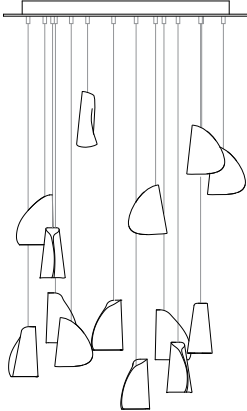

# 21

21 series uses a coaxial cable suspension system in a random configuration.

Lamps and power supplies are included. LED or Xenon must be selected. Dimming type to be specified at time of order.

\*21.1m requires a new build/suspended ceiling with remote mounted power supplies.

Worldwide patents issued and pending.

Made in Vancouver, Canada

21.3 random, adjustable length

21.14 random rectangle, non-adjustable length

**Adjustable Length**

Each pendant comes standard with 3m of coaxial cable. Upcharge applies for lengths over 3m. Cable length can be adjusted on site. White, black or brushed nickel canopy.

21.1	Random	Single white pendant, Ø116mm x 7mm round canopy	\$495
21.1 deep	Random	Single white pendant, Ø116mm x 40mm round canopy	\$495
21.1m*	Random	Single white pendant, Ø30mm round canopy	\$495
21.3	Random	Three white pendants, Ø152mm round canopy	\$1,485
21.5	Random	Five white pendants, Ø203mm round canopy	\$2,475
21.7	Random	Seven white pendants, Ø203mm round canopy	\$3,465