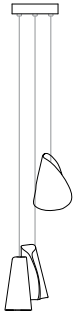

# 21

21 series uses a coaxial cable suspension system in a random configuration.

Lamps and power supplies are included. LED or Xenon must be selected. Dimming type to be specified at time of order.

\*21.1m requires a new build/suspended ceiling with remote mounted power supplies.

Worldwide patents issued and pending.

Made in Vancouver, Canada

21.3 random, adjustable length

21.14 random rectangle, non-adjustable length

**Adjustable Length**

Each pendant comes standard with 3m of coaxial cable. Upcharge applies for lengths over 3m. Cable length can be adjusted on site. White, black or brushed nickel canopy.

21.1	Random	Single white pendant, Ø116mm x 7mm round canopy	\$495
21.1 deep	Random	Single white pendant, Ø116mm x 40mm round canopy	\$495
21.1m*	Random	Single white pendant, Ø30mm round canopy	\$495
21.3	Random	Three white pendants, Ø152mm round canopy	\$1,485
21.5	Random	Five white pendants, Ø203mm round canopy	\$2,475
21.7	Random	Seven white pendants, Ø203mm round canopy	\$3,465

**Non-Adjustable Length**

Longest and shortest lengths are determined by client, Bocci fabricates all lengths between these measurements. Specified shortest and longest lengths are from the underside of the canopy to the underside of the pendant. There may be variance of +50mm on specified shortest and longest lengths. Upcharge applies for cable lengths over 3m. White powder coated canopy included.