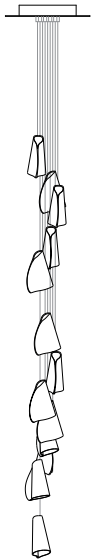

**Recommended retail prices excluding taxes.**

Shipping costs not included, please refer to your region shipping price list for reference.

Worldwide patents issued and pending.

Made in Vancouver, Canada

21.3 cluster column, adjustable length

21.19 cluster column, non-adjustable length

**Adjustable Length**

Each pendant comes standard with 3m of coaxial cable. Upcharge applies for lengths over 3m. Cable length can be adjusted on site. White, black or brushed nickel canopy included.

21.3	Cluster Column	Three white pendants, Ø152mm round canopy	\$1,485
21.7	Cluster Column	Seven white pendants, Ø203mm round canopy	\$3,465

**Non-Adjustable Length**

Longest and shortest lengths are determined by client, Bocci fabricates all lengths between these measurements. Specified shortest and longest lengths are from the underside of the canopy to the bottom of the pendant. There may be variance of ±50mm on specified shortest and longest lengths. Upcharge applies for cable lengths over 3m. White powder coated canopy included.

21.13	Cluster Column	Thirteen white pendants, Ø400mm round canopy	\$8,710
21.19	Cluster Column	Nineteen white pendants, Ø501mm round canopy	\$12,730
21.37	Cluster Column	Thirty-seven white pendants, Ø600mm canopy	\$24,790
21.61	Cluster Column	Sixty-one white pendants, Ø707mm round canopy	\$40,870