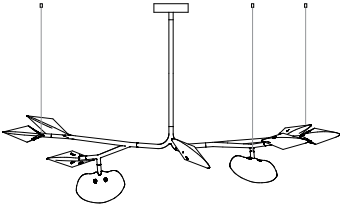

16a

16 series armature system in black powder coated stainless steel.

LED lamps, power supplies, and pendant anchor kits are included. Dimming type to be specified at time of order.

The fixture can be leveled with white pendant anchor kit (included).

Standard armature comes with 500mm extender (except for 16.33a.1).
16.33a.1 comes with 750mm extender.

Remote mounted power supplies recommended for ease of long term maintenance. Installation to be done by certified personnel to ensure code compliance.

Recommended retail prices excluding taxes.

Shipping costs not included, please refer to your region shipping price list for reference.

US patent # D754,911
EU patent #002672774 - 0001 to 0012

Made in Vancouver, Canada

16.9a.2 armature with pendant anchor kit

Armature

16.5a.1	Armature	Five pendants, 840mm height, with 500mm extender	$10,810
16.8a.1	Armature	Eight pendants, 780mm height, with 500mm extender	$14,400
16.8a.2	Armature	Eight pendants, 835mm height, with 500mm extender	$14,400
16.9a.1	Armature	Nine pendants, 1000mm height, with 500mm extender	$16,200
16.9a.2	Armature	Nine pendants, 935mm height, with 500mm extender	$16,200
16.11a.1	Armature	Eleven pendants, 1005mm height, with 500mm extender	$19,800
16.11a.2	Armature	Eleven pendants, 905mm height, with 500mm extender	$19,800
16.13a.1	Armature	Thirteen pendants, 915mm height, with 500mm extender	$23,400
16.17a.1	Armature	Seventeen pendants, 975mm height, with 500mm extender	$30,600
16.20a.1	Armature	Twenty pendants, 950mm height, with 500mm extender	$36,000
16.23a.1	Armature	Twenty-three pendants, 1130mm height, with 500mm extender	$41,400
16.33a.1	Armature	Thirty-three pendants, 1490mm height, with 750mm extender	$59,400

Options

16a	Lamp - LED (available in 2500K, 2700K, 3000K)	Included (please specify)
	Colour pendants (per pendant) - grey 1, grey 2, white 1 or white 2	Included (please specify)
	Additional extender, maximum drop for all fixtures 2.5m	
	- 150mm	+$75
	- 250mm	+$100
	- 500mm	+$150
	- 750mm (includes two additional pendants)	+$2,260
	- 1200mm	+$200