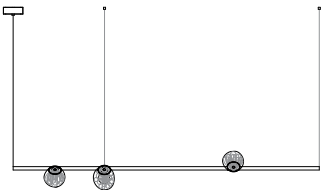

Recommended retail prices excluding taxes.

Shipping costs not included, please refer to your region shipping price list for reference.

118
Worldwide patents pending.

Made in Vancouver, Canada

118.3 ceiling mounted,
0.9m long

118.3 horizontal suspended,
1.8m long

118.3 column, S

118.3 floor, 1.8m height

Ceiling Mounted

Each pendant comes standard with 3m of coaxial cable. Upcharge applies for lengths over 3m. Cable length can be adjusted on site. White, black or brushed nickel canopy. 118.9 comes with white canopy. Ø94mm x 6mm canopy available for remote power supply. *118.12 ceiling mounted requires remote mounted power supplies.