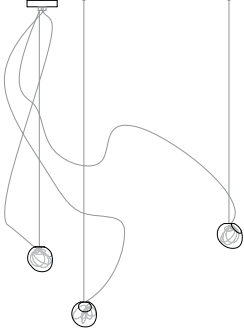

118

118 series uses a flexible coaxial cable suspension system in a cluster configuration.

Pendant anchor kit included.

LED lamps and power supplies are included. Dimming type to be specified at time of order.

Recommended retail prices excluding taxes.

Shipping costs not included, please refer to your region shipping price list for reference.

Worldwide patents pending.

Made in Vancouver, Canada

118.3 sculptural cable, adjustable length

118.19 sculptural cable, non-adjustable length

Adjustable Length

Each pendant comes standard with 3.5m of coaxial cable. Upcharge applies for lengths over 3.5m. Cable length can be adjusted on site. White, black or brushed nickel canopy.

118.1	Sculptural cable	Single clear pendant, Ø116mm x 7mm round canopy	\$1,405
118.1 deep	Sculptural cable	Single clear pendant, Ø116mm x 40mm round canopy	\$1,405
118.1m*	Sculptural cable	Single clear pendant, Ø30mm round canopy	\$1,405
118.3	Sculptural cable	Three clear pendants, Ø152mm round canopy	\$4,215
118.7	Sculptural cable	Seven clear pendants, Ø203mm round canopy	\$9,835