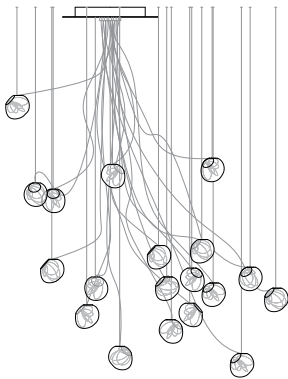

Recommended retail prices excluding taxes.

Shipping costs not included, please refer to your region shipping price list for reference.

Worldwide patents pending.

Made in Vancouver, Canada

118.3 sculptural cable, adjustable length

118.19 sculptural cable, non-adjustable length

Adjustable Length

Each pendant comes standard with 3.5m of coaxial cable. Upcharge applies for lengths over 3.5m. Cable length can be adjusted on site. White, black or brushed nickel canopy.