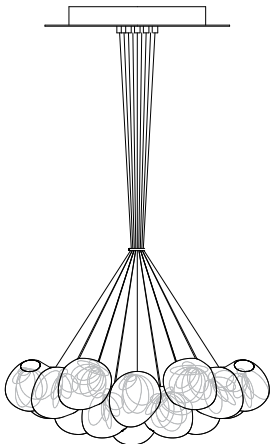

**Recommended retail prices excluding taxes.**

Shipping costs not included, please refer to your region shipping price list for reference.

Worldwide patents pending.

Made in Vancouver, Canada

118.3 cluster, adjustable length

118.19 cluster, non-adjustable length

**Adjustable Length**

Each pendant comes standard with 3m of coaxial cable. Upcharge applies for lengths over 3m. Cable length can be adjusted on site. White, black or brushed nickel canopy included.

118.3	Cluster	Three clear pendants, Ø152mm round canopy	\$3,765
118.7	Cluster	Seven clear pendants, Ø203mm round canopy	\$8,785

**Non-Adjustable Length**

Longest lengths are determined by client. Specified longest lengths is from the underside of the canopy to the bottom of the pendant. Upcharge applies for cable lengths over 3m. White powder coated canopy included.

118.13	Cluster	Thirteen clear pendants, Ø400mm round canopy	\$18,590
118.19	Cluster	Nineteen clear pendants, Ø501mm round canopy	\$27,170
118.37	Cluster	Thirty-seven clear pendants, Ø600mm canopy	\$52,910
118.61	Cluster	Sixty-one clear pendants, Ø707mm round canopy	\$87,230