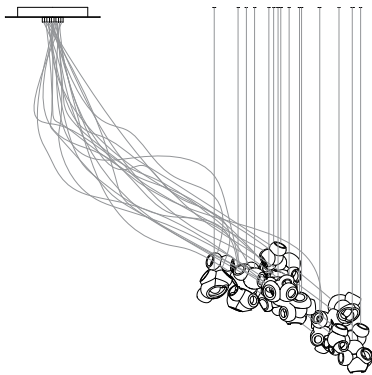

100

100 series uses a flexible coaxial cable suspension system in a cluster configuration.

Pendant anchor kit included.

LED lamps and power supplies are included. Dimming type to be specified at time of order.

Recommended retail prices excluding taxes.

Shipping costs not included, please refer to your region shipping price list for reference.

US D1027 281S
EU Patent # 008526131-0001

Made in Vancouver, Canada

100.7 sculptural cable, adjustable length

100.19 sculptural cable, non-adjustable length

Adjustable Length

Each pendant comes standard with 3.5m of coaxial cable. Upcharge applies for lengths over 3.5m. Cable length can be adjusted on site. White, black or brushed nickel canopy.

100.1	Sculptural cable	Single clear pendant, Ø116mm x 7mm round canopy	\$1,215
100.1 deep	Sculptural cable	Single clear pendant, Ø116mm x 40mm round canopy	\$1,215
100.1m*	Sculptural cable	Single clear pendant, Ø30mm round canopy	\$1,215
100.3	Sculptural cable	Three clear pendants, Ø152mm round canopy	\$3,645
100.7	Sculptural cable	Seven clear pendants, Ø203mm round canopy	\$8,505