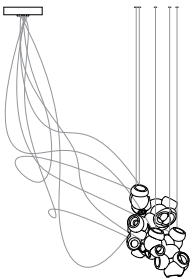

100

100 series uses a flexible coaxial cable suspension system in a cluster configuration.

Pendant anchor kit included.

LED lamps and power supplies are included. Dimming type to be specified at time of order.

*100.1m requires a new build/suspended ceiling with remote mounted power supplies.

100.13 - 100.61 come with jack ring.

Remote mounted power supplies recommended for ease of long term maintenance. Installation to be done by certified personnel to ensure code compliance.

Recommended retail prices excluding taxes.

Shipping costs not included, please refer to your region shipping price list for reference.

US D1027 281S
EU Patent # 008526131-0001

Made in Vancouver, Canada

100.7 sculptural cable, adjustable length

100.19 sculptural cable, non-adjustable length

Adjustable Length

Each pendant comes standard with 3.5m of coaxial cable. Upcharge applies for lengths over 3.5m. Cable length can be adjusted on site. White, black or brushed nickel canopy.