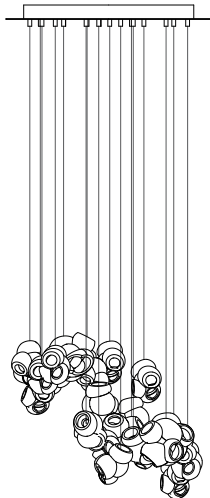

100

100 series uses a coaxial cable suspension system in a random configuration.

LED lamps and power supplies are included. Dimming type to be specified at time of order.

*100.1m requires a new build/suspended ceiling with remote mounted power supplies.

US D1027 281S
EU Patent # 008526131-0001

Made in Vancouver, Canada

100.7 random, adjustable length

100.20 round random, non-adjustable length

Adjustable Length

Each pendant comes standard with 3m of coaxial cable. Upcharge applies for lengths over 3m. Cable length can be adjusted on site. White, black or brushed nickel canopy.

100.1	Random	Single clear pendant, Ø116mm x 7mm round canopy	\$1,065
100.1 deep	Random	Single clear pendant, Ø116mm x 40mm round canopy	\$1,065
100.1m*	Random	Single clear pendant, Ø30mm round canopy	\$1,065
100.3	Random	Three clear pendants, Ø152mm round canopy	\$3,195
100.5	Random	Five clear pendants, Ø203mm round canopy	\$5,325
100.7	Random	Seven clear pendants, Ø203mm round canopy	\$7,455

Non-Adjustable Length

Longest and shortest lengths are determined by client, Bocci fabricates all lengths between these measurements. Specified shortest and longest lengths are from the underside of the canopy to the underside of the pendant. There may be variance of ±50mm on specified shortest and longest lengths. Upcharge applies for cable lengths over 3m. White powder coated canopy included.