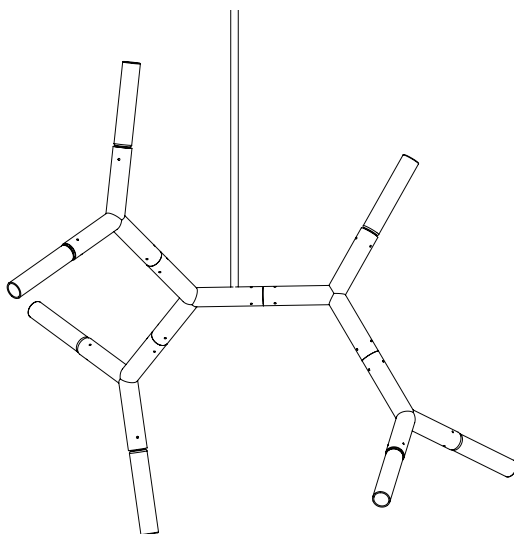

## BCAA HORIZONTAL TUBE CHANDELIER

FIXTURES AVAILABLE IN FIVE SIZES RANGING FROM 26.8" L TO 66.1" L. SHOWN HERE IN 33.8" L

AVAILABLE IN AGED BRASS, HAND RUBBED BRASS, DARK BRONZE & MOTTLED PATINA STANDARD. VERDIGRIS, POWDER COATED BLACK OR WHITE, POLISHED BRASS, COPPER, CHROME, SATIN NICKEL OR 24K GOLD AVAILABLE FOR AN UPCHARGE

# BRANCH CHAIN AMINO ACID HORIZONTAL TUBE

FIXTURE	CODE	METRIC*	IMPERIAL*	WATTS	LIST
BCAA 5 Horizontal Test Tube	BCAA.5.HT	680 x 410 x 620 mm	26.8 x 16.1 x 24.4 "	20/22.5W	\$6,098
BCAA 7 Horizontal Test Tube	BCAA.7.HT	860 x 670 x 740 mm	33.8 x 26.4 x 29.1 "	28/31.5W	\$6,890
BCAA 9 Horizontal Test Tube	BCAA.9.HT	1040 x 750 x 920 mm	41.9 x 29.5 x 36.2 "	36/40.5W	\$8,091
BCAA 11 Horizontal Test Tube	BCAA.11.HT	1400 x 900 x 920 mm	55.1 x 35.4 x 36.2 "	44/49.5W	\$9,121
BCAA 15 Horizontal Test Tube	BCAA.15.HT	1680 x 1230 x 1000 mm	66.1 x 48.4 x 39.3 "	60/67.5W	\$10,433