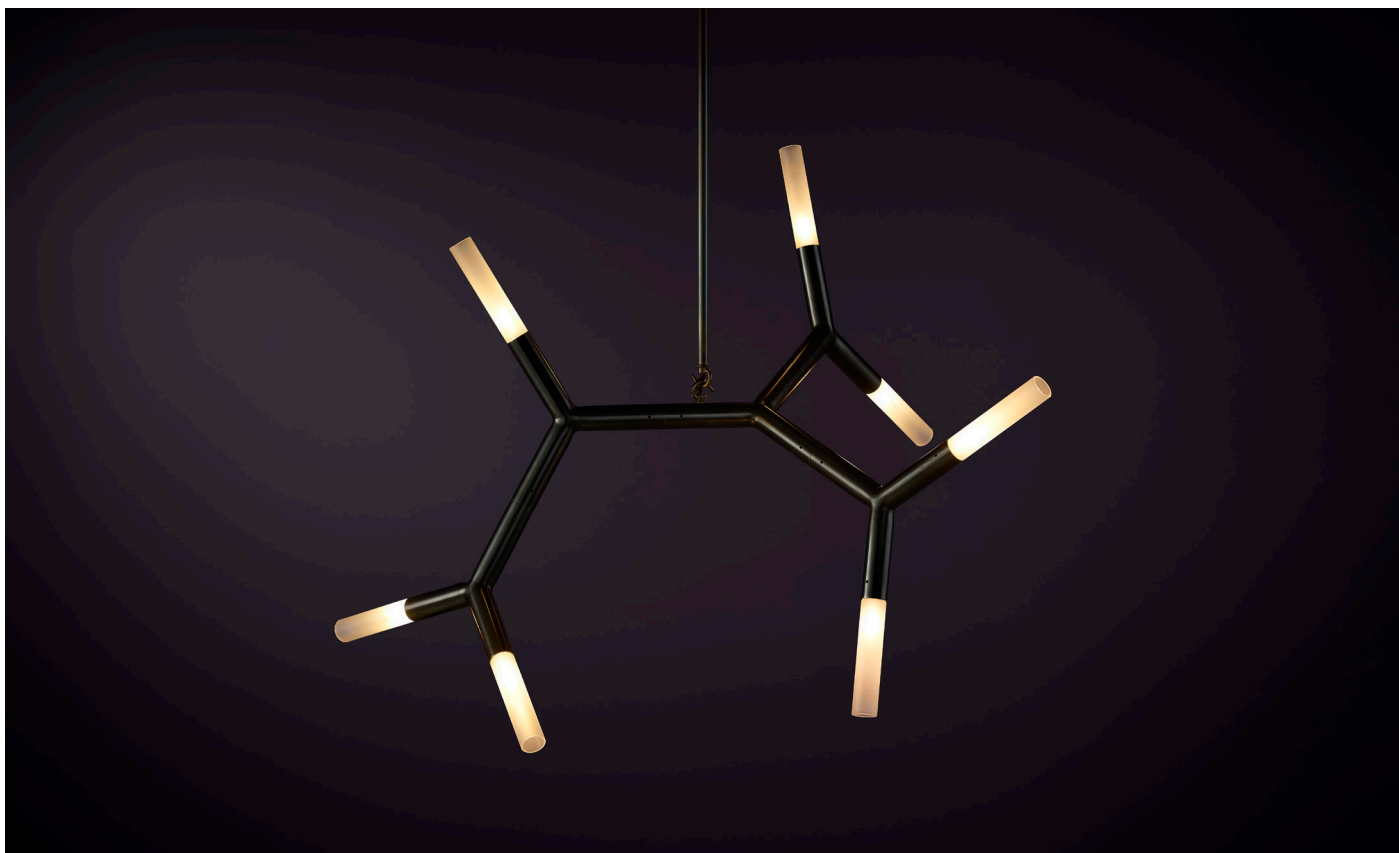

BRANCH CHAIN AMINO ACID 9HT

A brave new world of forms inspired by Branch Chain Amino Acid, the primordial building blocks of life. From these base compounds, anything is possible.

BCAA combines a modular brass framework and sandblasted borosilicate glass in either tubular or globular form. Endlessly connective, BCAA can be produced in ever branching dimensions.