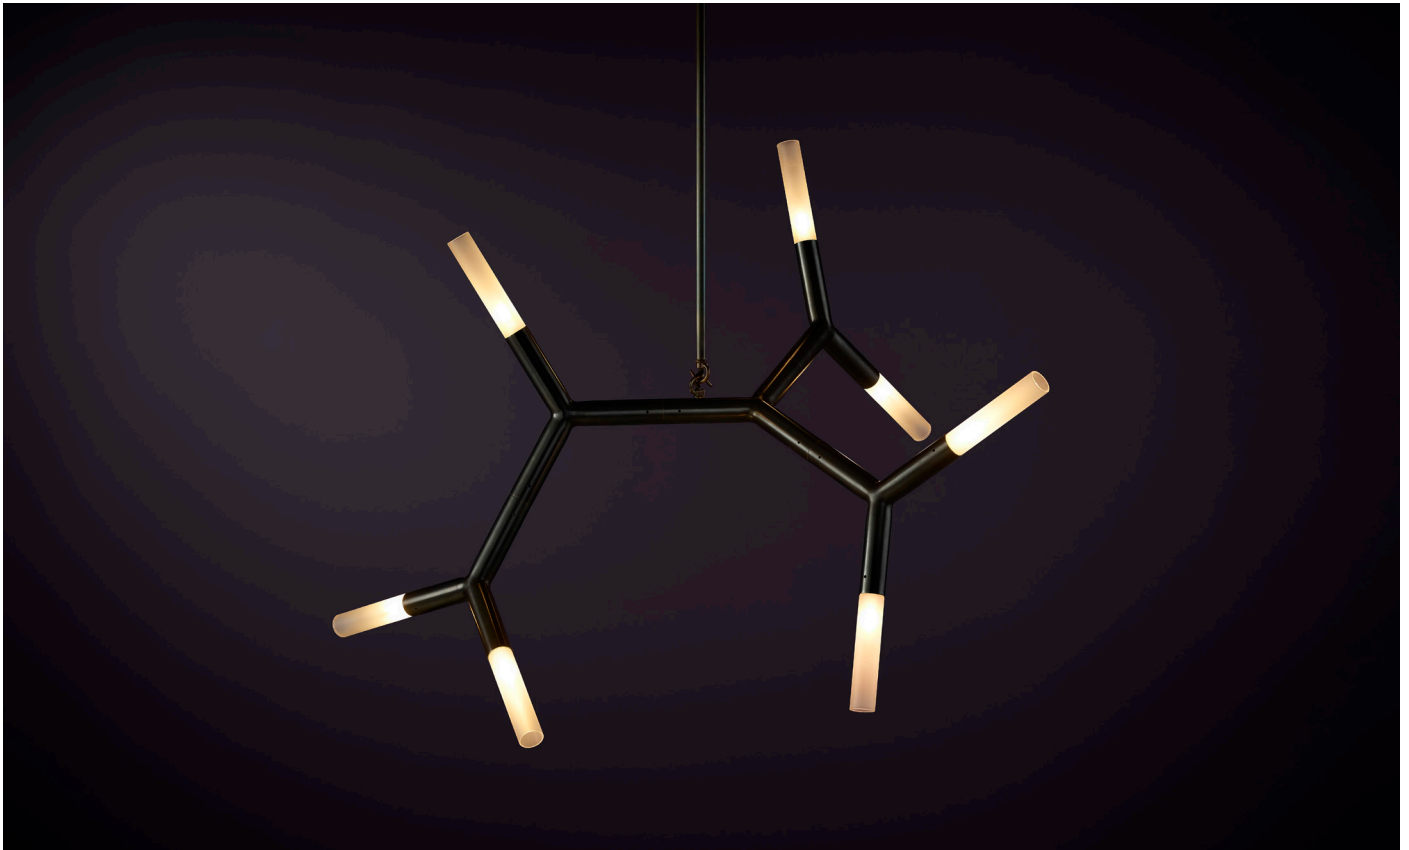

BRANCH CHAIN AMINO ACID 15HT

A brave new world of forms inspired by Branch Chain Amino Acid, the primordial building blocks of life. From these base compounds, anything is possible.

BCAA combines a modular brass framework and sandblasted borosilicate glass in either tubular or globular form. Endlessly connective, BCAA can be produced in ever branching dimensions.