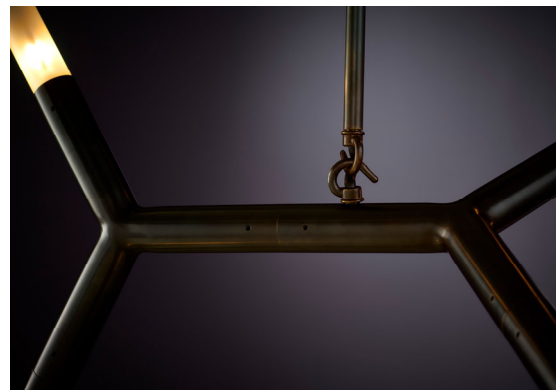

ROOM

WWW.ROOMONLINE.COM

BCAA HORIZONTAL TUBE CHANDELIER

FIXTURES AVAILABLE IN FIVE SIZES RANGING FROM 26.8" L TO 66.1" L. SHOWN HERE IN 33.8" L

AVAILABLE IN AGED BRASS, HAND RUBBED BRASS, DARK BRONZE & MOTTLED PATINA STANDARD. VERDIGRIS, POWDER COATED BLACK OR WHITE, POLISHED BRASS, COPPER, CHROME, SATIN NICKEL OR 24K GOLD AVAILABLE FOR AN UPCHARGE

LAMPING: G9, 110V, LED, 4.5W, DIMMABLE, INCLUDED

ITEM NO. LI447