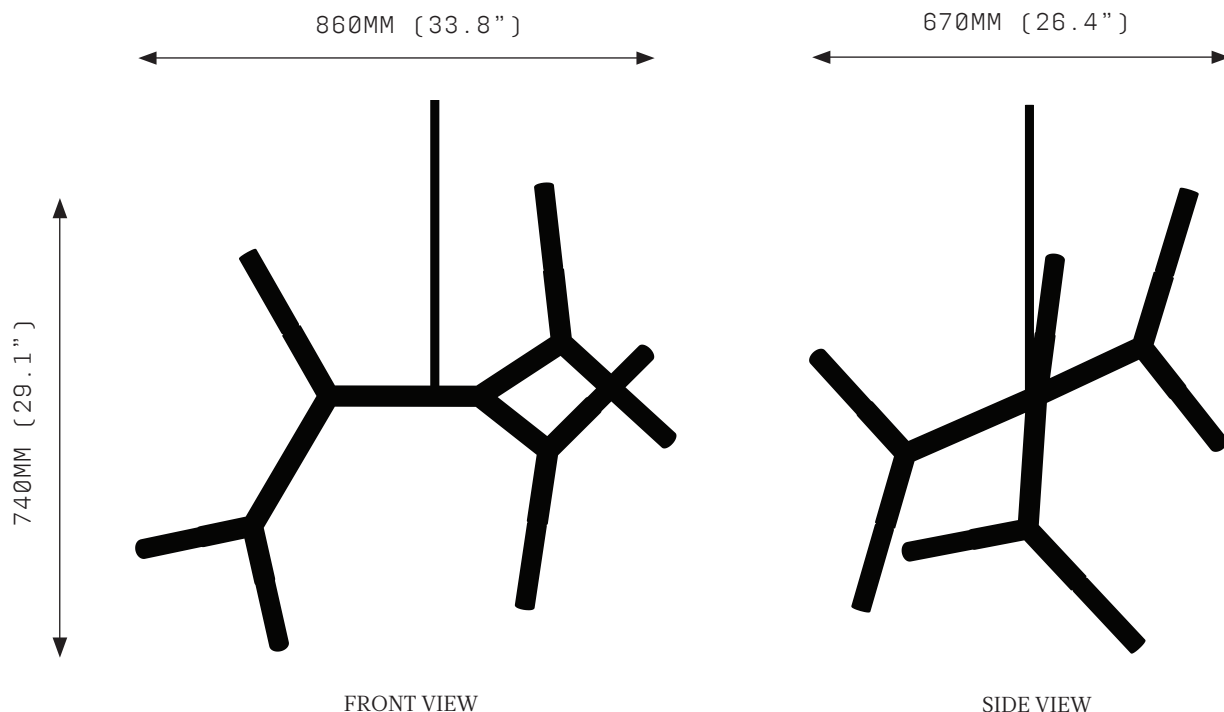

BRANCH CHAIN AMINO ACID 7HT

SPECIFICATIONS

Ordering Code:
BCAA.7.H.T

Lamp:
G9 110V LED 4.5W 3000K
G9 240V LED 4W 2700K

Lumens:
2800 / 1750 LM

Voltage:
110 / 240 V

Watts:
31.5 / 28 W

Weight:
Approx. 3.5 kg*
*Exclusive of canopy

Exclusions:
User Interface, Dimmer Unit

PRODUCT OPTIONS

Finishes:
AB Aged Brass
HRB Hand Rubbed Brass
DB Dark Bronze
MP Mottled Patina
VER Verdigris
PCB Powder Coat Matte Black
PCW Powder Coat Matte White
PB Polished Brass
CP Copper
CR Chrome
GR Graphite
SN Satin Nickel
24K 24K Gold

Suspension: *
ROD Vertical Rod
*Contact us for alternatives

Canopy: *
RFS Round Flush Small
RFM Round Flush Medium
RSM Round Surface Medium
*Refer to Canopy Specification Guide

WARRANTY

3 Years Fixture

BCAA is a solid fixture that will require very little maintenance over the years.

If your BCAA is treated with care, it will shine brightly for many years to come.

Contact us for custom variations.

Installation should only be undertaken by a qualified professional