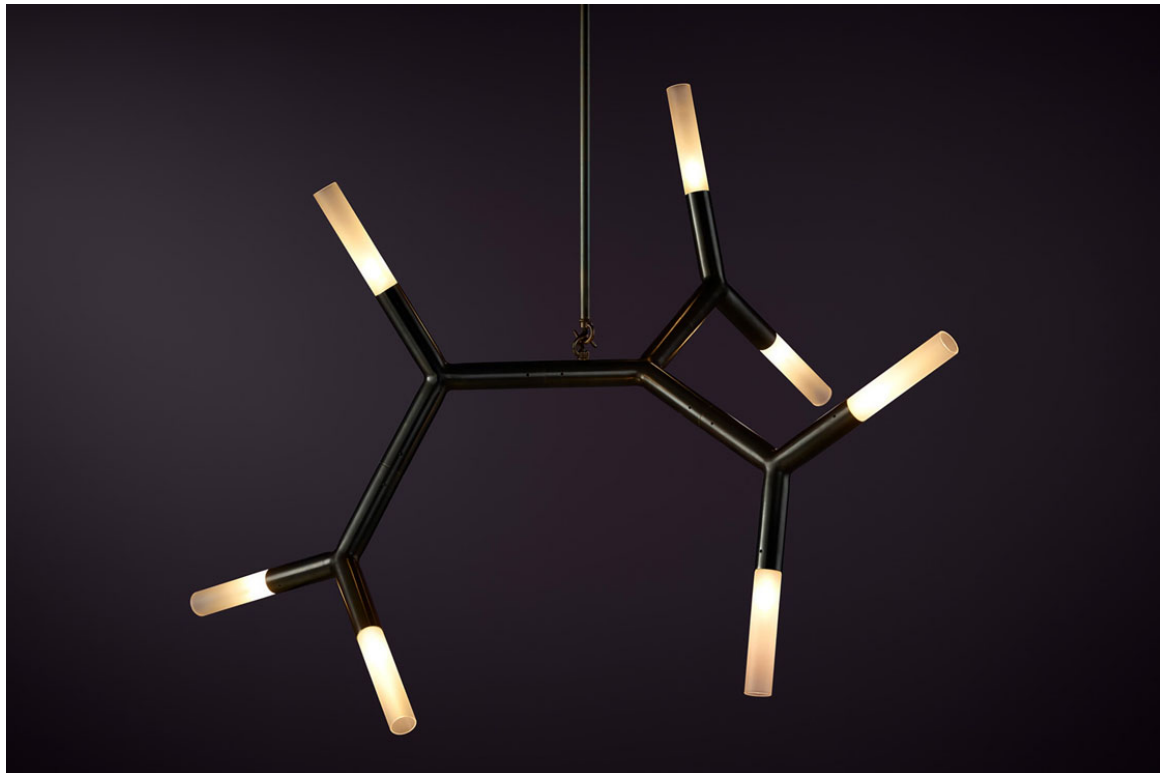

ROOM

WWW.ROOMONLINE.COM

BCAA HORIZONTAL TUBE CHANDELIER

FIXTURES AVAILABLE IN FIVE SIZES RANGING FROM 26.8" L TO 66.1" L. SHOWN HERE IN 33.8" L

AVAILABLE IN AGED BRASS, HAND RUBBED BRASS, DARK BRONZE & MOTTLED PATINA STANDARD. VERDIGRIS, POWDER COATED BLACK OR WHITE, POLISHED BRASS, COPPER, CHROME, SATIN NICKEL OR 24K GOLD AVAILABLE FOR AN UPCHARGE

LAMPING: G9, 110V, LED, 4.5W, DIMMABLE, INCLUDED

ITEM NO. LI447