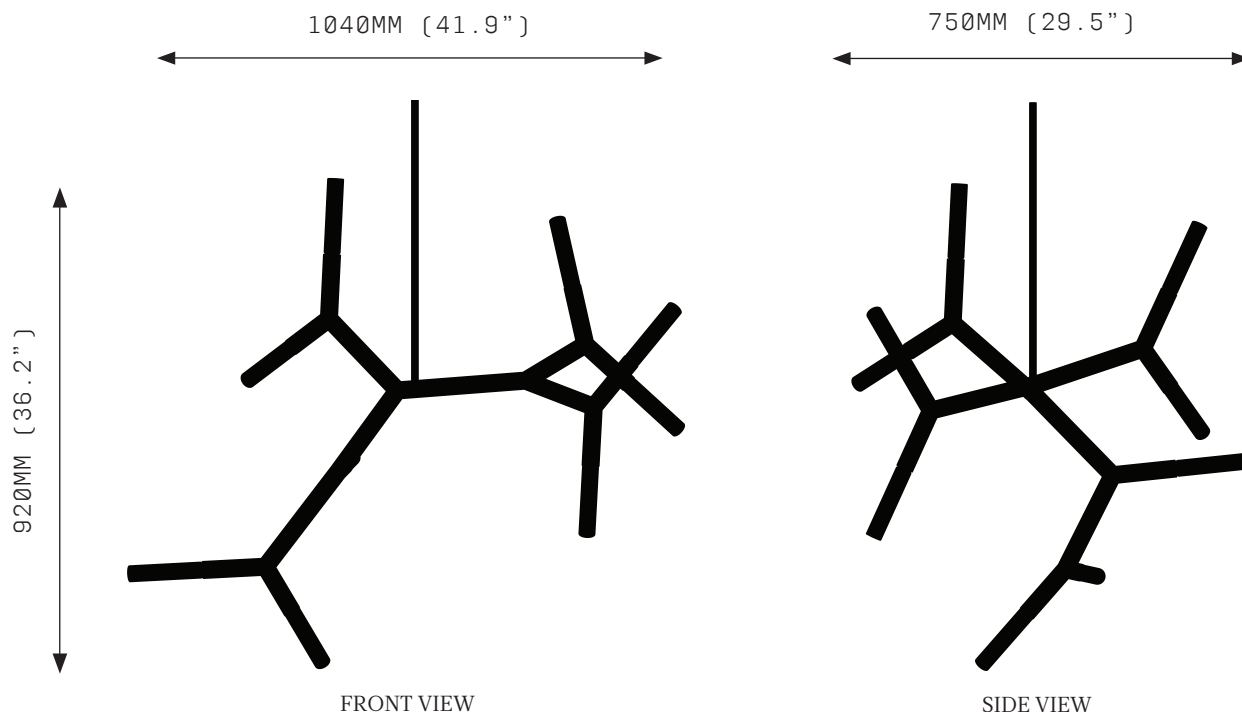

BRANCH CHAIN AMINO ACID 9HT

SPECIFICATIONS

Ordering Code:
BCAA.9.H.T

Lamp:
G9 110V LED 4.5W 3000K
G9 240V LED 4W 2700K

Lumens:
3600 / 2250 LM

Voltage:
110 / 240 V

Watts:
40.5 / 36 W

Weight:
Approx. 4 kg*
*Exclusive of canopy

Exclusions:
User Interface, Dimmer Unit

PRODUCT OPTIONS

Finishes:
AB Aged Brass
HRB Hand Rubbed Brass
DB Dark Bronze
MP Mottled Patina
VER Verdigris
PCB Powder Coat Matte Black
PCW Powder Coat Matte White
PB Polished Brass
CP Copper
CR Chrome
GR Graphite
SN Satin Nickel
24K 24K Gold

Suspension: *
ROD Vertical Rod
*Contact us for alternatives

Canopy: *
RFS Round Flush Small
RFM Round Flush Medium
RSM Round Surface Medium
*Refer to Canopy Specification Guide

WARRANTY

3 Years Fixture

BCAA is a solid fixture that will require very little maintenance over the years.

If your BCAA is treated with care, it will shine brightly for many years to come.

Contact us for custom variations.

Installation should only be undertaken by a qualified professional