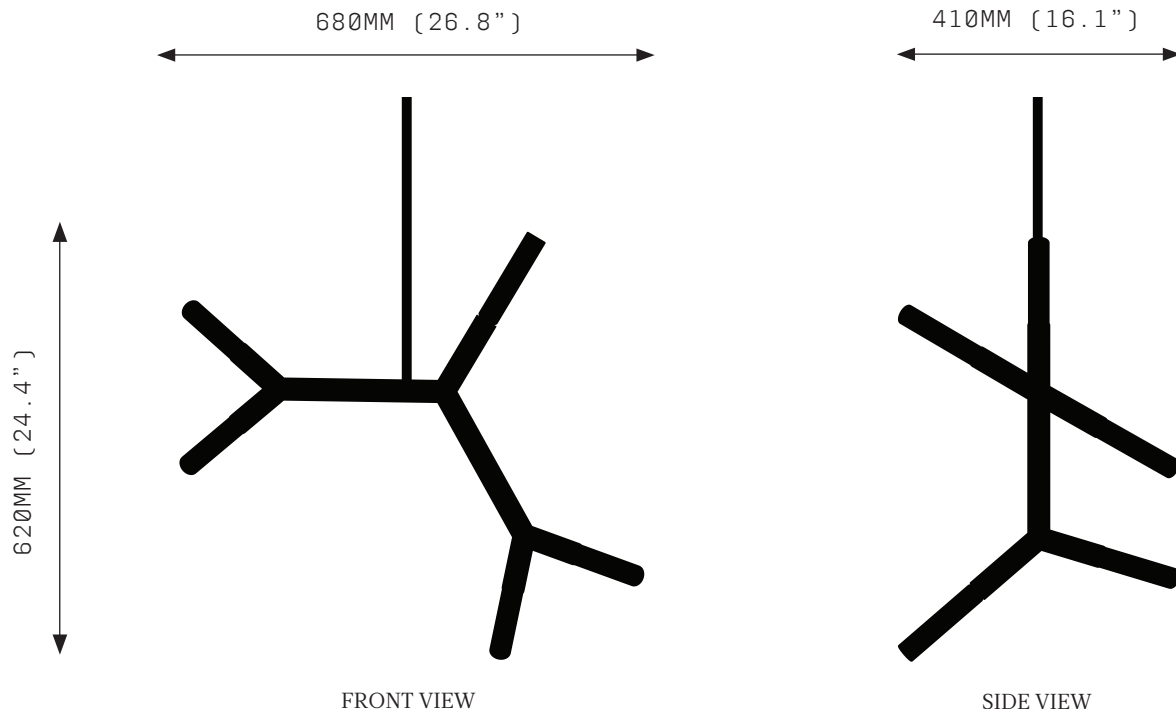

BRANCH CHAIN AMINO ACID 5HT

SPECIFICATIONS

Ordering Code:
BCAA.5.H.T

Lamp:
G9 110V LED 4.5W 3000K
G9 240V LED 4W 2700K

Lumens:
2000 / 1250 LM

Voltage:
110 / 240 V

Watts:
22.5 / 20 W

Weight:
Approx. 2.7 kg*
*Exclusive of canopy

Exclusions:
User Interface, Dimmer Unit

PRODUCT OPTIONS

Finishes:
AB Aged Brass
HRB Hand Rubbed Brass
DB Dark Bronze
MP Mottled Patina
VER Verdigris
PCB Powder Coat Matte Black
PCW Powder Coat Matte White
PB Polished Brass
CP Copper
CR Chrome
GR Graphite
SN Satin Nickel
24K 24K Gold

Suspension: *
ROD Vertical Rod
*Contact us for alternatives

Canopy: *
RFS Round Flush Small
RFM Round Flush Medium
RSM Round Surface Medium
*Refer to Canopy Specification Guide

WARRANTY

3 Years Fixture

BCAA is a solid fixture that will require very little maintenance over the years.

If your BCAA is treated with care, it will shine brightly for many years to come.

Contact us for custom variations.

Installation should only be undertaken by a qualified professional