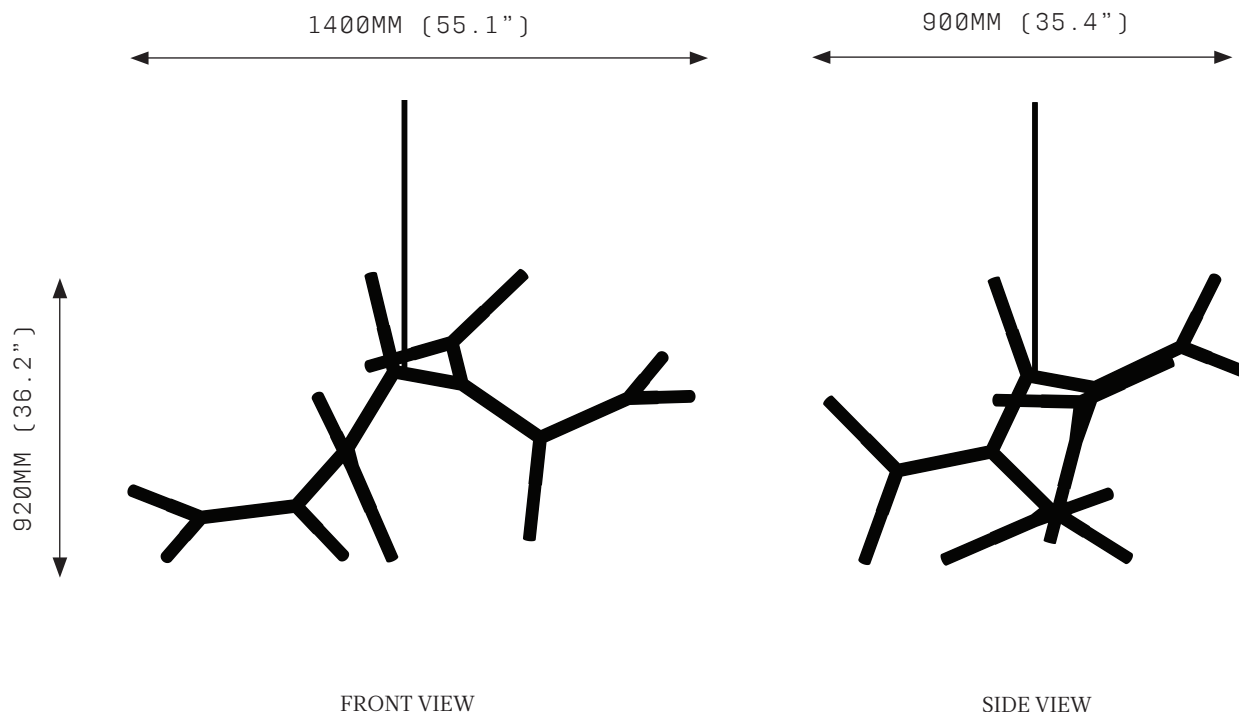

BRANCH CHAIN AMINO ACID 11HT

FRONT VIEW

SIDE VIEW

SPECIFICATIONS

Ordering Code:
BCAA.11.H.T

Lamp:
G9 110V LED 4.5W 3000K
G9 240V LED 4W 2700K

Lumens:
4400 / 2750 LM

Voltage:
110 / 240 V

Watts:
49.5 / 44 W

Weight:
Approx. 5.5 kg*
*Exclusive of canopy

Exclusions:
User Interface, Dimmer Unit

PRODUCT OPTIONS

Finishes:
AB Aged Brass
HRB Hand Rubbed Brass
DB Dark Bronze
MP Mottled Patina
VER Verdigris
PCB Powder Coat Matte Black
PCW Powder Coat Matte White
PB Polished Brass
CP Copper
CR Chrome
GR Graphite
SN Satin Nickel
24K 24K Gold

Suspension: *
ROD Vertical Rod
*Contact us for alternatives

Canopy: *
RFS Round Flush Small
RFM Round Flush Medium
RSM Round Surface Medium
*Refer to Canopy Specification Guide

WARRANTY

3 Years Fixture

BCAA is a solid fixture that will require very little maintenance over the years.

If your BCAA is treated with care, it will shine brightly for many years to come.

Contact us for custom variations.

Installation should only be undertaken by a qualified professional