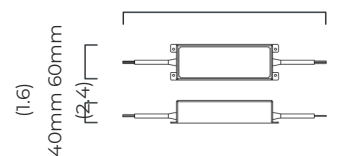

DIMENSIONS (body of fixture)

1590 x 340 x 70 mm (l x w x h)
62.6 x 13.4 x 2.8 in (l x w x h)

WEIGHT

45kg (99.2lbs)

please ensure ceiling structure is strong enough to support the weight of the light

OVERALL DROP

DIMMING

DALI compatible

CEILING ROSE / PLATE

450 x 130 x 10 mm (l x w x h)
17.7 x 5.1 x .4 in (l x w x h)

CERTIFICATION

VIEW ON WEBSITE

mounting plate dimensions

LED driver dimensions

*Diagrams are not to scale.

AVALON CHANDELIER OVAL CEILING ROSE - DALI A

FINISH

bronze with honed alabaster satin brass with honed alabaster

DIMENSIONS (body of fixture)

1590 x 340 x 70 mm (l x w x h)
62.6 x 13.4 x 2.8 in (l x w x h)