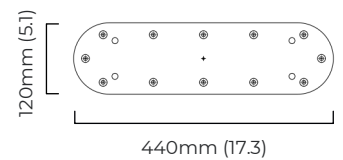

mounting plate dimensions