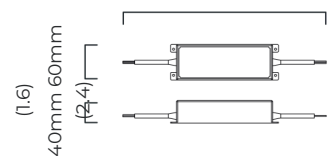

FINISH

bronze with honed alabaster satin brass with honed alabaster

DIMENSIONS (body of fixture)

1590 x 340 x 70 mm (l x w x h)
62.6 x 13.4 x 2.8 in (l x w x h)

WEIGHT

45kg (99.2lbs)
please ensure ceiling structure is strong enough to support the weight of the light

CERTIFICATION

[VIEW ON WEBSITE](#)

mounting plate dimensions

LED driver dimensions

*Diagrams are not to scale.

AVALON CHANDELIER OVAL CEILING ROSE

FINISH

bronze with honed alabaster satin brass with honed alabaster

DIMENSIONS (body of fixture)

1590 x 340 x 70 mm (l x w x h)
62.6 x 13.4 x 2.8 in (l x w x h)

WEIGHT

45kg (99.2lbs)

please ensure ceiling structure is strong enough to support the weight of the light

OVERALL DROP