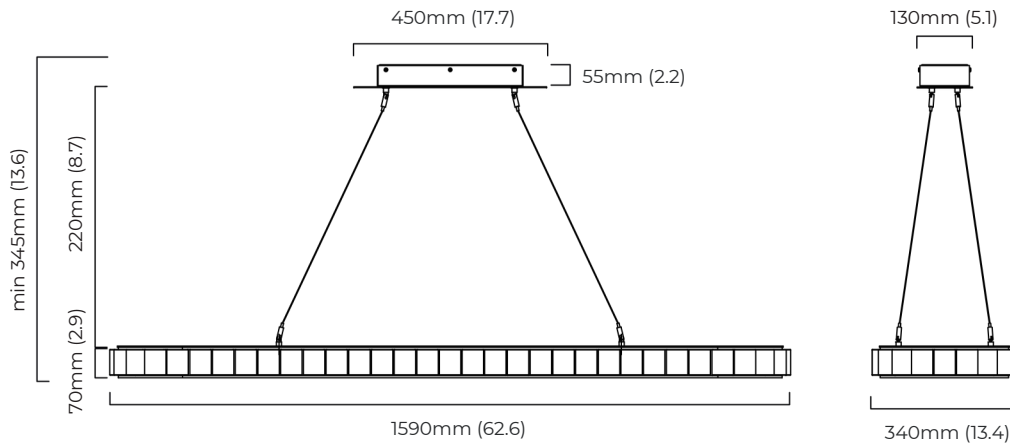

DIMENSIONS (body of fixture)

1590 x 340 x 70 mm (l x w x h)
62.6 x 13.4 x 2.8 in (l x w x h)

WEIGHT

45kg (99.2lbs)

please ensure ceiling structure is strong enough to support the weight of the light

OVERALL DROP

*Diagrams are not to scale.

AVALON CHANDELIER OVAL CEILING ROSE - DALI A

FINISH

bronze with honed alabaster satin brass with honed alabaster

DIMENSIONS (body of fixture)

1590 x 340 x 70 mm (l x w x h)
62.6 x 13.4 x 2.8 in (l x w x h)

ILLUMINATION

220-240v - integrated LED - 110w - 2700k

110-130v - integrated LED - 110w - 2700k

DALI LED driver to be installed in the ceiling rose

DIMMING

DALI compatible

CEILING ROSE / PLATE

450 x 130 x 55 mm (l x w x h)

17.7 x 5.1 x 2.2 in (l x w x h)

CERTIFICATION

VIEW ON WEBSITE

mounting plate dimensions

*Diagrams are not to scale.

AVALON CHANDELIER OVAL

AVALON CHANDELIER OVAL - CEILING MOUNTING PLATE

SKU NUMBER	FINISH DESCRIPTION	VOLTAGE
AVACHOVZHA-CM-240	bronze with honed alabaster	220 - 240V
AVACHOVSBHA-CM-240	satin brass with honed alabaster	220 - 240V
AVACHOVZHA-CM-110	bronze with honed alabaster	110 - 130V
AVACHOVSBHA-CM-110	satin brass with honed alabaster	110 - 130V