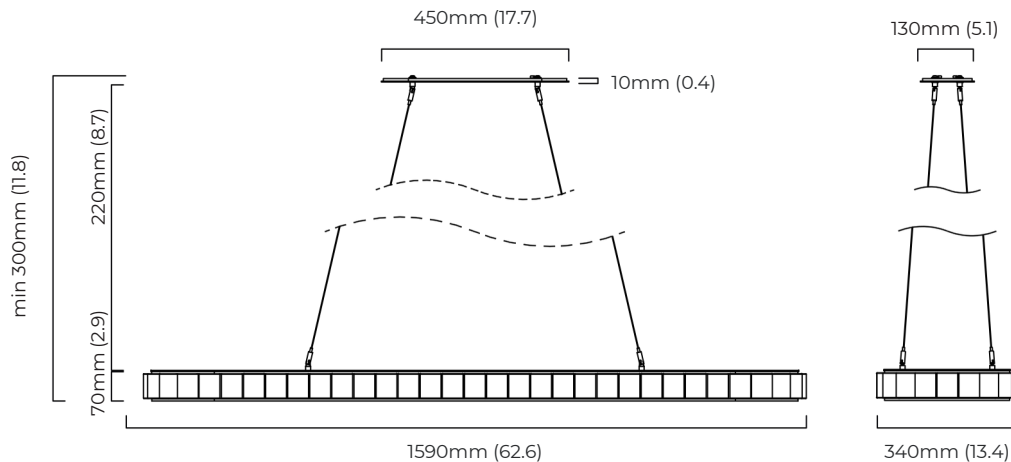

AVALON CHANDELIER OVAL CEILING MOUNTING PLATE

FINISH

bronze with honed alabaster satin brass with honed alabaster

DIMENSIONS (body of fixture)

1590 x 340 x 70 mm (l x w x h)
62.6 x 13.4 x 2.8 in (l x w x h)

WEIGHT

45kg (99.2lbs)
please ensure ceiling structure is strong enough to support the weight of the light

OVERALL DROP

minimum 300 mm (11.8 in)
maximum on request 5080 mm (200 in)
supplied with 4 x 2500mm (.15 x 98.4 in) stainless steel suspension power cables as standard (adjustable on site)

ILLUMINATION

220-240v - integrated LED - 110w - 2700k
110-130v - integrated LED - 110w - 2700k
LED driver to be installed in the ceiling cavity drivers must be installed up to 20 meters from the body of the light

DIMMING

trailing dimmable / phase cut (rotary dimmer) - standard
DALI option available (220-240v only)
0/1-10v (220-240v or 110-130v) - on request

CEILING ROSE / PLATE

450 x 130 x 10 mm (l x w x h)
17.7 x 5.1 x .4 in (l x w x h)

CERTIFICATION

[VIEW ON WEBSITE](#)