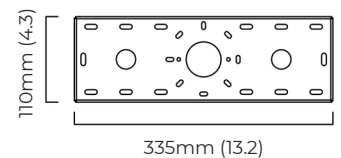

DIMENSIONS (body of fixture)

1590 x 340 x 70 mm (l x w x h)
62.6 x 13.4 x 2.8 in (l x w x h)

WEIGHT

45kg (99.2lbs)

please ensure ceiling structure is strong enough to support the weight of the light

OVERALL DROP

*Diagrams are not to scale.

AVALON CHANDELIER OVAL CEILING ROSE - DALI A

FINISH

bronze with honed alabaster satin brass with honed alabaster

DIMENSIONS (body of fixture)

1590 x 340 x 70 mm (l x w x h)
62.6 x 13.4 x 2.8 in (l x w x h)

17.7 x 5.1 x 2.2 in (l x w x h)

CERTIFICATION

VIEW ON WEBSITE

mounting plate dimensions

*Diagrams are not to scale.

AVALON CHANDELIER OVAL

AVALON CHANDELIER OVAL - CEILING MOUNTING PLATE

SKU NUMBER	FINISH DESCRIPTION	VOLTAGE
AVACHOVZHA-CM-240	bronze with honed alabaster	220 - 240V
AVACHOVSBHA-CM-240	satin brass with honed alabaster	220 - 240V
AVACHOVZHA-CM-110	bronze with honed alabaster	110 - 130V
AVACHOVSBHA-CM-110	satin brass with honed alabaster	110 - 130V