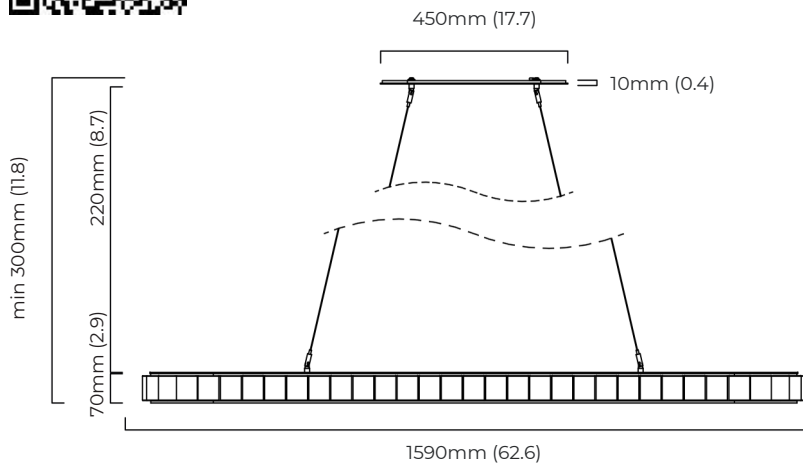

DIMENSIONS (body of fixture)

1590 x 340 x 70 mm (l x w x h)
62.6 x 13.4 x 2.8 in (l x w x h)

WEIGHT

45kg (99.2lbs)

please ensure ceiling structure is strong enough to support the weight of the light

OVERALL DROP

DIMMING

DALI compatible

CEILING ROSE / PLATE

450 x 130 x 10 mm (l x w x h)
17.7 x 5.1 x .4 in (l x w x h)

CERTIFICATION

VIEW ON WEBSITE

mounting plate dimensions

LED driver dimensions

*Diagrams are not to scale.

AVALON CHANDELIER OVAL CEILING ROSE - DALI A

FINISH

bronze with honed alabaster satin brass with honed alabaster

DIMENSIONS (body of fixture)

1590 x 340 x 70 mm (l x w x h)
62.6 x 13.4 x 2.8 in (l x w x h)