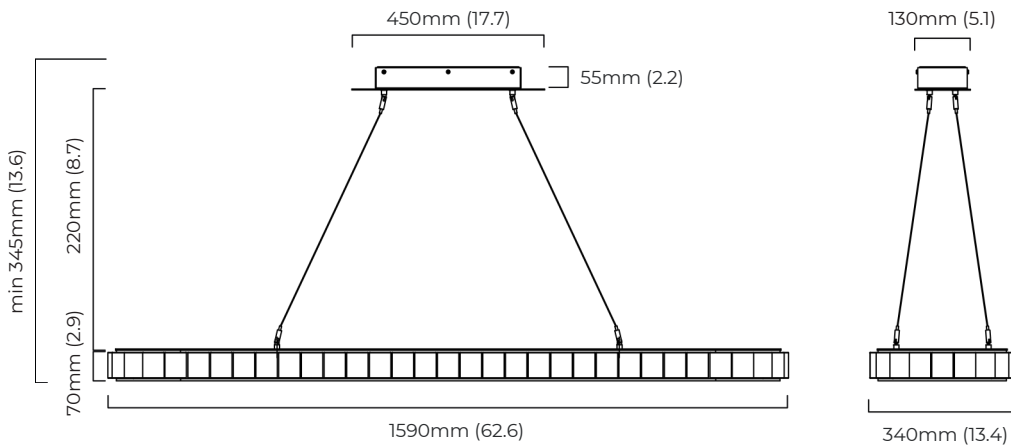

AVALON CHANDELIER OVAL CEILING ROSE

FINISH

bronze with honed alabaster satin brass with honed alabaster

DIMENSIONS (body of fixture)

1590 x 340 x 70 mm (l x w x h)
62.6 x 13.4 x 2.8 in (l x w x h)

WEIGHT

45kg (99.2lbs)

please ensure ceiling structure is strong enough to support the weight of the light

OVERALL DROP

minimum 345 mm (13.6 in)
maximum on request 5084 mm (200.2 in)
supplied with 4 x 2500 mm (.2 x 98.4 in) stainless steel suspension power cables as standard (adjustable on site)

ILLUMINATION

220-240v - integrated LED - 110w - 2700k
110-130v - integrated LED - 110w - 2700k
LED driver to be installed in the ceiling rose

DIMMING

trailing dimmable / phase cut (rotary dimmer) - standard
DALI option available (220-240v only)
0/1-10v (220-240v or 110-130v) - on request

CEILING ROSE / PLATE

450 x 130 x 55 mm (l x w x h)
17.7 x 5.1 x 2.2 in (l x w x h)

CERTIFICATION

VIEW ON WEBSITE