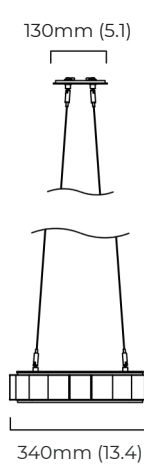

DIMENSIONS (body of fixture)

1590 x 340 x 70 mm (l x w x h)
62.6 x 13.4 x 2.8 in (l x w x h)

WEIGHT

45kg (99.2lbs)

please ensure ceiling structure is strong enough to support the weight of the light

OVERALL DROP

DIMMING

DALI compatible

CEILING ROSE / PLATE

450 x 130 x 10 mm (l x w x h)
17.7 x 5.1 x .4 in (l x w x h)

CERTIFICATION

VIEW ON WEBSITE

mounting plate dimensions

LED driver dimensions

*Diagrams are not to scale.

AVALON CHANDELIER OVAL CEILING ROSE - DALI A

FINISH

bronze with honed alabaster satin brass with honed alabaster

DIMENSIONS (body of fixture)

1590 x 340 x 70 mm (l x w x h)
62.6 x 13.4 x 2.8 in (l x w x h)