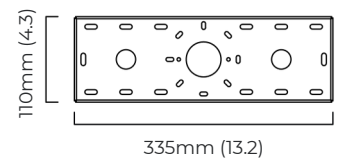

mounting plate dimensions

*Diagrams are not to scale.