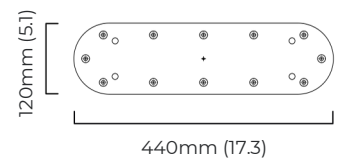

DIMENSIONS (body of fixture)

1590 x 340 x 70 mm (l x w x h)
62.6 x 13.4 x 2.8 in (l x w x h)

WEIGHT

45kg (99.2lbs)

please ensure ceiling structure is strong enough to support the weight of the light

OVERALL DROP

DIMMING

DALI compatible

CEILING ROSE / PLATE

450 x 130 x 10 mm (l x w x h)
17.7 x 5.1 x .4 in (l x w x h)

CERTIFICATION

VIEW ON WEBSITE

mounting plate dimensions

LED driver dimensions

*Diagrams are not to scale.

AVALON CHANDELIER OVAL CEILING ROSE - DALI A

FINISH

bronze with honed alabaster satin brass with honed alabaster

DIMENSIONS (body of fixture)

1590 x 340 x 70 mm (l x w x h)
62.6 x 13.4 x 2.8 in (l x w x h)