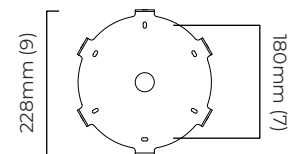

mounting plate dimensions