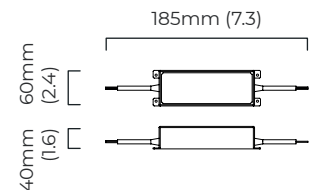

### DIMENSIONS (body of fixture)

ø 1300 x 70 mm (dia x h)

### CEILING ROSE / PLATE

round ceiling plate - ø 160 x 10 mm (dia x h)

### CERTIFICATION

mounting plate dimensions

LED driver dimensions

\*Diagrams are not to scale.