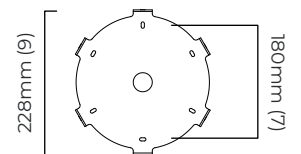

mounting plate dimensions