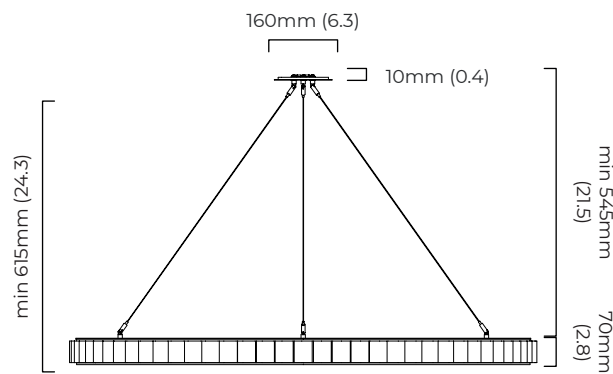

AVALON CHANDELIER X-LARGE CEILING MOUNTING PLATE - DALI A

FINISH

bronze with honed alabaster
satin brass with honed alabaster

DIMENSIONS (body of fixture)

ø 1300 x 70 mm (dia x h)

WEIGHT

45kg (99.2lbs)

please ensure ceiling structure is strong enough to support the weight of the light

OVERALL DROP

minimum 615 mm

maximum on request 5080 mm

supplied with 3 x 2500mm stainless steel suspension power cables as standard (adjustable on site)

ILLUMINATION

220-240v - integrated LED - 89w - 2700k

DALI LED driver to be installed in the ceiling cavity

drivers must be installed up to 20 meters from the body of the light

DIMMING

DALI compatible

CEILING ROSE / PLATE

round ceiling plate - ø 160 x 10 mm (dia x h)

CERTIFICATION