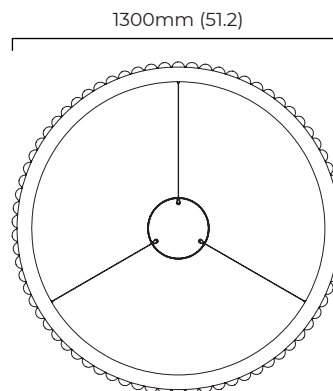

AVALON CHANDELIER X-LARGE CEILING ROSE

FINISH

bronze with honed alabaster
satin brass with honed alabaster

DIMENSIONS (body of fixture)

ø 1300 x 70 mm (dia x h)

WEIGHT

45kg (99.2lbs)

please ensure ceiling structure is strong enough to support the weight of the light

OVERALL DROP

minimum 670 mm

maximum on request 5135 mm

supplied with 3 x 2500mm stainless steel suspension power cables as standard (adjustable on site)

ILLUMINATION

220-240v - integrated LED - 89w - 2700k

110-130v - integrated LED - 89w - 2700k

LED driver to be installed in the ceiling rose

DIMMING

trailing dimmable / phase cut (rotary dimmer) - standard

DALI option available (220-240v only)

0/1-10v (220-240v or 110-130v) - on request

CEILING ROSE / PLATE

round ceiling rose - ø 240 x 65 mm (dia x h)

CERTIFICATION

*Diagrams are not to scale.