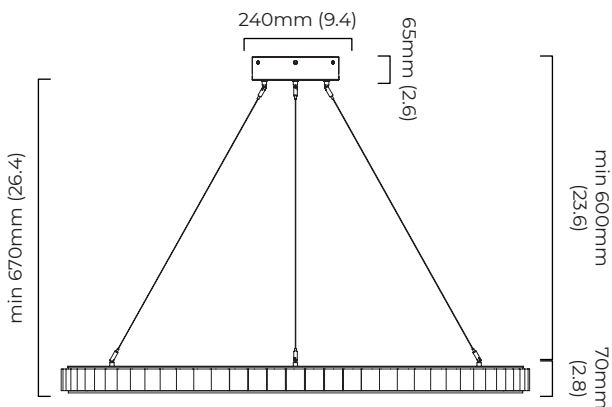

AVALON CHANDELIER X-LARGE CEILING ROSE

FINISH

bronze with honed alabaster
satin brass with honed alabaster

DIMENSIONS (body of fixture)

ø 1300 x 70 mm (dia x h)

WEIGHT

45kg (99.2lbs)

please ensure ceiling structure is strong enough to support the weight of the light

OVERALL DROP

minimum 670 mm

maximum on request 5135 mm

supplied with 3 x 2500mm stainless steel suspension power cables as standard (adjustable on site)

ILLUMINATION

220-240v - integrated LED - 89w - 2700k

110-130v - integrated LED - 89w - 2700k

LED driver to be installed in the ceiling rose

DIMMING

trailing dimmable / phase cut (rotary dimmer) - standard

DALI option available (220-240v only)

0/1-10v (220-240v or 110-130v) - on request

CEILING ROSE / PLATE

round ceiling rose - ø 240 x 65 mm (dia x h)

CERTIFICATION

*Diagrams are not to scale.