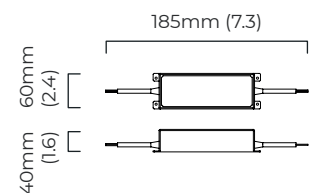

### DIMENSIONS (body of fixture)

ø 1300 x 70 mm (dia x h)

### CEILING ROSE / PLATE

round ceiling plate - ø 160 x 10 mm (dia x h)

### CERTIFICATION

mounting plate dimensions

LED driver dimensions

\*Diagrams are not to scale.