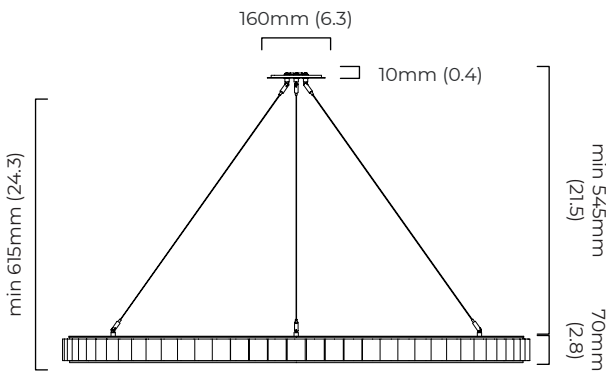

AVALON CHANDELIER X-LARGE CEILING MOUNTING PLATE

FINISH

bronze with honed alabaster
satin brass with honed alabaster

DIMENSIONS (body of fixture)

ø 1300 x 70 mm (dia x h)

WEIGHT

45kg (99.2lbs)

please ensure ceiling structure is strong enough to support the weight of the light

OVERALL DROP

minimum 615 mm

maximum on request 5080 mm

supplied with 3 x 2500mm stainless steel suspension power cables as standard (adjustable on site)

ILLUMINATION

220-240v - integrated LED - 89w - 2700k

110-130v - integrated LED - 89w - 2700k

LED driver to be installed in the ceiling cavity

drivers must be installed up to 20 meters from the body of the light

DIMMING

trailing dimmable / phase cut (rotary dimmer) - standard

DALI option available (220-240v only)

0/1-10v (220-240v or 110-130v) - on request

CEILING ROSE / PLATE

round ceiling plate - ø 160 x 10 mm (dia x h)

CERTIFICATION