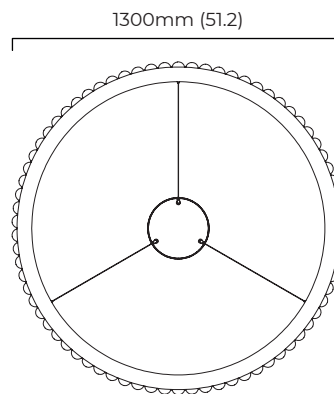

AVALON CHANDELIER X-LARGE CEILING ROSE - DALI A

FINISH

bronze with honed alabaster
satin brass with honed alabaster

DIMENSIONS (body of fixture)

ø 1300 x 70 mm (dia x h)

WEIGHT

45kg (99.2lbs)

please ensure ceiling structure is strong enough to support the weight of the light

OVERALL DROP

minimum 670 mm

maximum on request 5135 mm

supplied with 3 x 2500mm stainless steel suspension power cables as standard (adjustable on site)

ILLUMINATION

220-240v - integrated LED - 89w - 2700k

DALI LED driver to be installed in the ceiling rose

DIMMING

DALI compatible

CEILING ROSE / PLATE

round ceiling rose - ø 240 x 65 mm (dia x h)

CERTIFICATION

*Diagrams are not to scale.