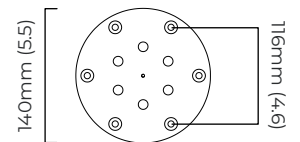

mounting plate dimensions