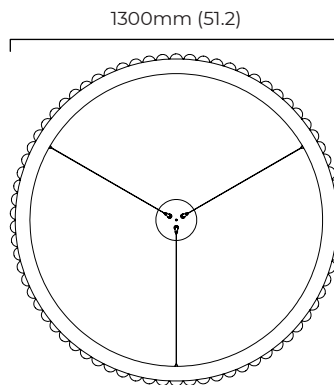

AVALON CHANDELIER X-LARGE CEILING MOUNTING PLATE - DALI A

FINISH

bronze with honed alabaster
satin brass with honed alabaster

DIMENSIONS (body of fixture)

ø 1300 x 70 mm (dia x h)

WEIGHT

45kg (99.2lbs)

please ensure ceiling structure is strong enough to support the weight of the light

OVERALL DROP

minimum 615 mm

maximum on request 5080 mm

supplied with 3 x 2500mm stainless steel suspension power cables as standard (adjustable on site)

ILLUMINATION

220-240v - integrated LED - 89w - 2700k

DALI LED driver to be installed in the ceiling cavity

drivers must be installed up to 20 meters from the body of the light

DIMMING

DALI compatible

CEILING ROSE / PLATE

round ceiling plate - ø 160 x 10 mm (dia x h)

CERTIFICATION