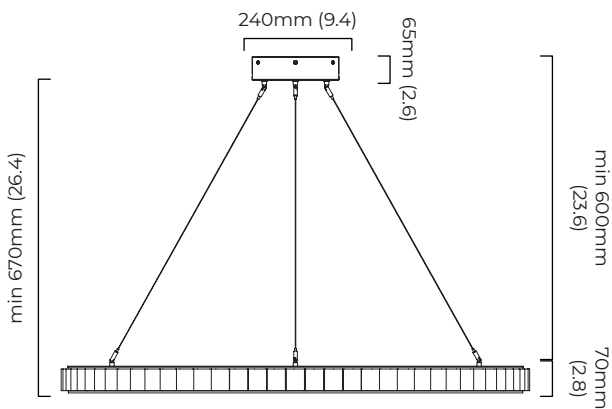

AVALON CHANDELIER X-LARGE CEILING ROSE - DALI A

FINISH

bronze with honed alabaster
satin brass with honed alabaster

DIMENSIONS (body of fixture)

ø 1300 x 70 mm (dia x h)

WEIGHT

45kg (99.2lbs)

please ensure ceiling structure is strong enough to support the weight of the light

OVERALL DROP

minimum 670 mm

maximum on request 5135 mm

supplied with 3 x 2500mm stainless steel suspension power cables as standard (adjustable on site)

ILLUMINATION

220-240v - integrated LED - 89w - 2700k

DALI LED driver to be installed in the ceiling rose

DIMMING

DALI compatible

CEILING ROSE / PLATE

round ceiling rose - ø 240 x 65 mm (dia x h)

CERTIFICATION

*Diagrams are not to scale.