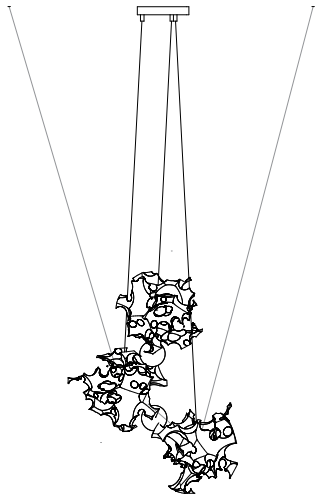

44

44 series uses a coaxial cable suspension system in a random configuration.

Pendant anchor kit included.

LED lamps are included.

The following power supplies are included. Additional dimming types are available, please specify at time of order.

- 44.3m - 44.3: ELV power supply
- 44.8 - 44.14: 0-10V/ELV power supply

*44.3m require a new build/suspended ceiling with remote mounted power supplies.

Remote mounted power supplies recommended for ease of long term maintenance. Installation to be done by certified personnel to ensure code compliance.

44.3 random

Adjustable Length

Each pendant comes standard with 3m of coaxial cable. Upcharge applies for lengths over 3m. Cable length can be adjusted on site. White powder coated canopy included.

44.3m*	Random	Three pendants, 2 light sources, Ø60mm x 6.5mm round canopy	\$5,850
44.3	Random	Three pendants, 2 light sources, Ø203mm x 32mm round canopy	\$5,850
44.8	Random	Eight pendants, 5 light sources, 850 x 284mm rectangular canopy	\$17,200
44.14	Random	Fourteen pendants, 9 light sources, 850 x 284mm rectangular canopy	\$30,100

Options

44	Lamp - LED (available in 2500K, 2700K, 3000K)	Included (please specify)
	44.3 canopy finish - white, black or brushed nickel	Included (please specify)
	Pendant anchor kit - white, black, brass, brushed nickel	Included (please specify)
	Extra coaxial cable lengths - 6m - 10.7m	+\$40 +\$80
	Extra suspension cable length - per 3m increment, max. 20m	+\$40
	RAL colour canopy - 44.3 (up to 10 pieces, per colour) - 44.8 - 44.14 (per canopy, per colour)	+\$2,000