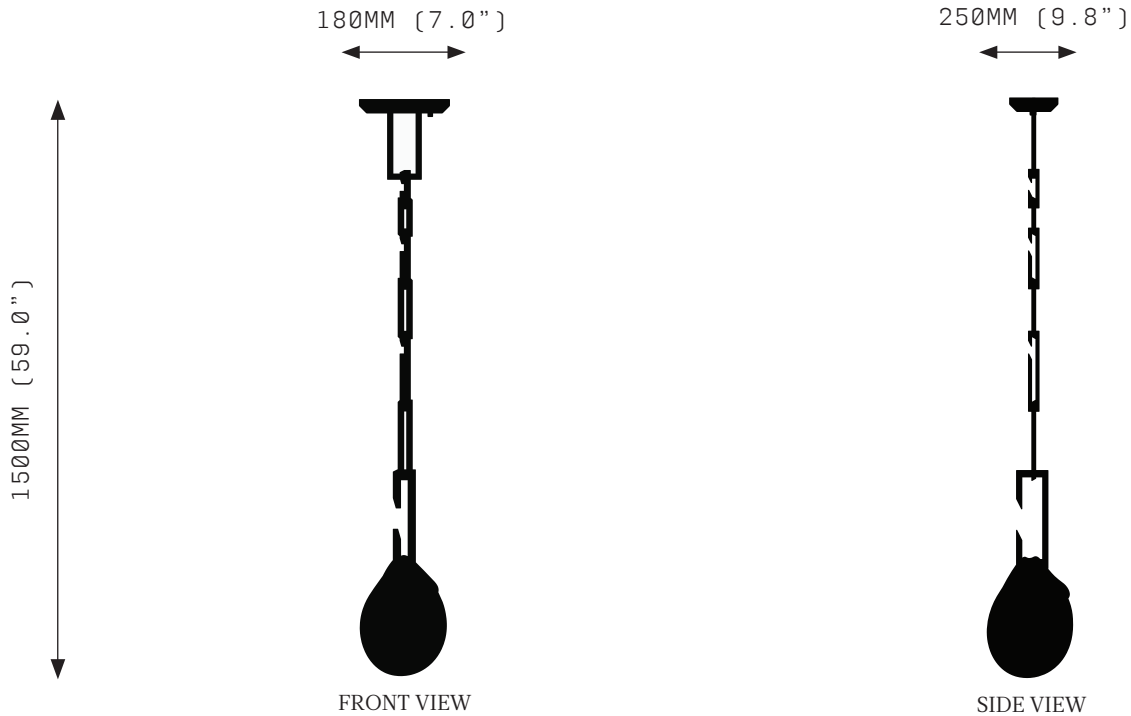

ROOM

WWW.ROOMONLINE.COM

NEPENTHES TENDRIL

FIXTURES AVAILABLE IN THREE SIZES RANGING FROM 59”L TO 106.3”L

AVAILABLE IN AGED BRASS, BRUSHED BRASS, HAND RUBBED BRASS, DARK BRONZE & MOTTLED PATINA STANDARD.

VERDIGRIS, POLISHED BRASS, COPPER, CHROME, GRAPHITE, SATIN NICKEL OR 24K GOLD AVAILABLE FOR AN UPCHARGE

LAMPING: 1, 2, OR 3 BULBS; G4, 12V, LED, 2.5W, DIMMABLE, INCLUDED

ITEM NO. LI436

NEPENTHES TENDRIL SMALL

SPECIFICATIONS

Ordering Code:
NEP.TE.S

Lamp:
G4 12V LED 2.5W 2700K

Lumens:
300 LM

Voltage:
12V DC

Watts:
5W

Weight:
Approx. 7.5 kg

Inclusions:
Power Supply Unit x 60W

Exclusions:
User Interface, Dimmer Unit

PRODUCT OPTIONS

Finishes:
AB Aged Brass
BB Brushed Brass
HRB Hand Rubbed Brass
DB Dark Bronze
MP Mottled Patina
VER Verdigris
PB Polished Brass
CP Copper
CR Chrome
GR Graphite
SN Satin Nickel
24K 24K Gold

SPECIFICATIONS

Ordering Code:
NEP.TE.M

Lamp:
G4 12V LED 2.5W 2700K

Lumens:
600 LM

Voltage:
12V DC

Watts:
10W

Weight:
Approx. 9.5 kg

Inclusions:
Power Supply Unit x 60W