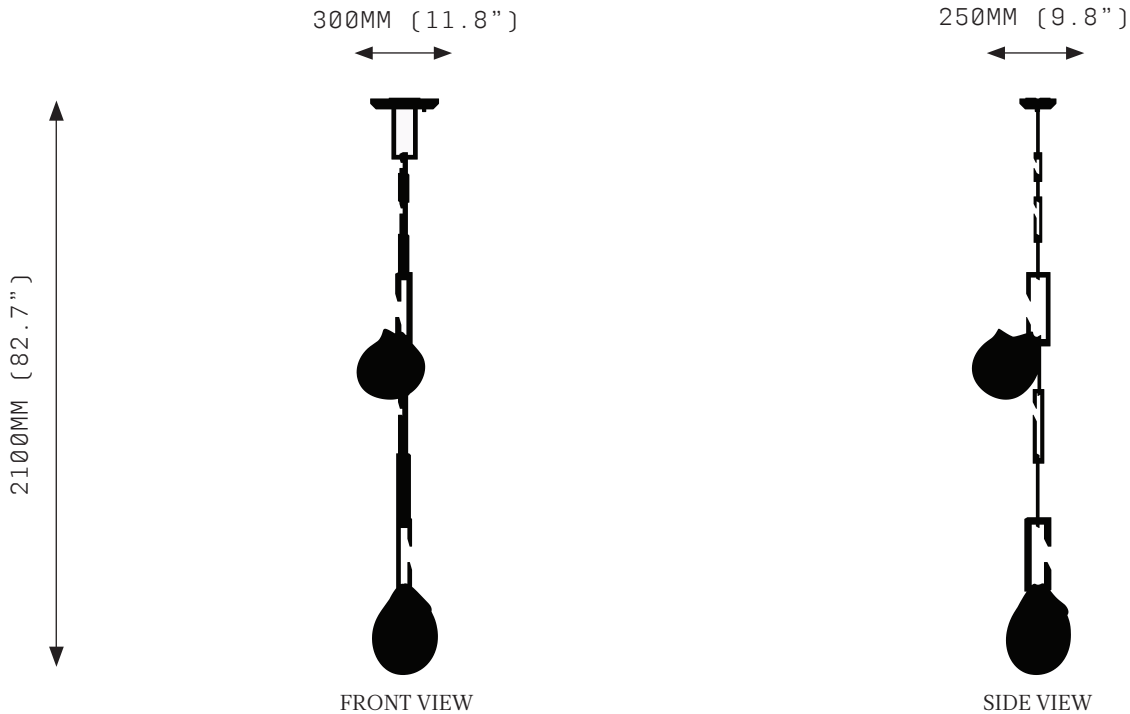

LAMPING: 1, 2, OR 3 BULBS; G4, 12V, LED, 2.5W, DIMMABLE, INCLUDED

ITEM NO. LI436

NEPENTHES TENDRIL SMALL

SPECIFICATIONS

Ordering Code:
NEP.TE.S

Lamp:
G4 12V LED 2.5W 2700K

Lumens:
300 LM

Voltage:
12V DC

Watts:
5W

Weight:
Approx. 7.5 kg

Inclusions:
Power Supply Unit x 60W

Exclusions:
User Interface, Dimmer Unit

PRODUCT OPTIONS

Finishes:
AB Aged Brass
BB Brushed Brass
HRB Hand Rubbed Brass
DB Dark Bronze
MP Mottled Patina
VER Verdigris
PB Polished Brass
CP Copper
CR Chrome
GR Graphite
SN Satin Nickel
24K 24K Gold

Canopy: *
CF Chain Flush
CFL Chain Flush Large
CS Chain Surface
CSL Chain Surface Large
*Refer to Canopy Specification Guide

WARRANTY

3 Years Fixture
3 Years Power Supply Unit
3 Years LED

Nepenthes Tendril is a solid fixture that will require very little maintenance over the years.

SPECIFICATIONS

Ordering Code:
NEP.TE.M

Lamp:
G4 12V LED 2.5W 2700K

Lumens:
600 LM

Voltage:
12V DC

Watts:
10W

Weight:
Approx. 9.5 kg

Inclusions:
Power Supply Unit x 60W