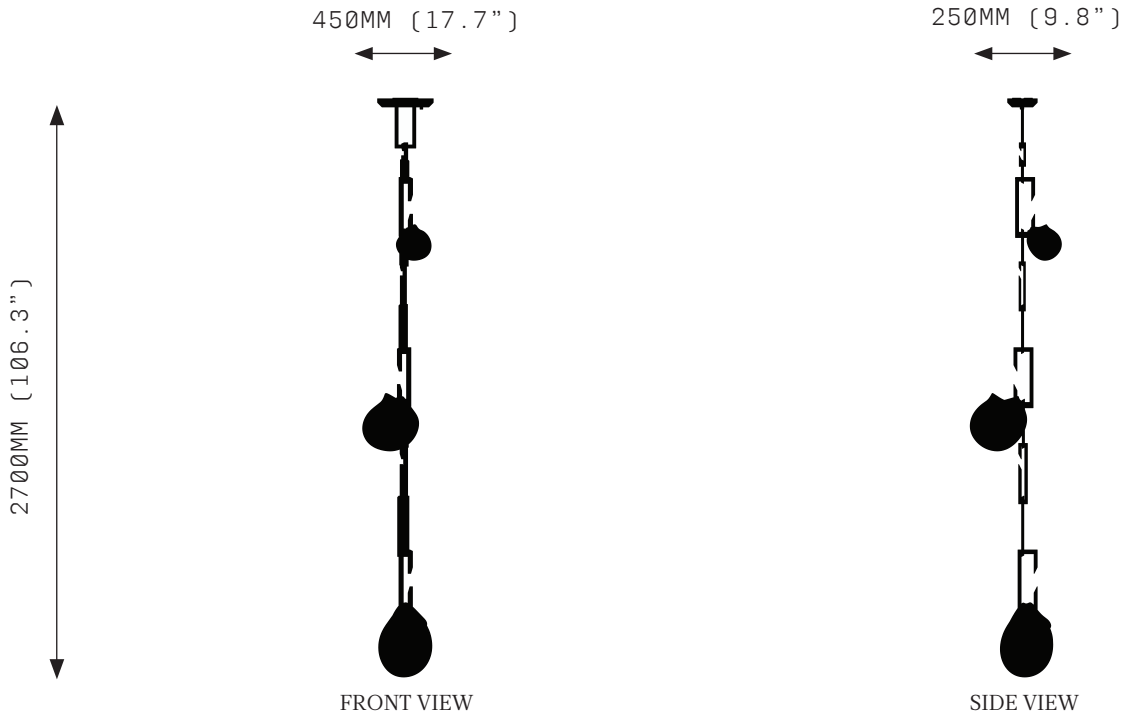

SPECIFICATIONS

Ordering Code:
NEP.TE.M

Lamp:
G4 12V LED 2.5W 2700K

Lumens:
600 LM

Voltage:
12V DC

Watts:
10W

Weight:
Approx. 9.5 kg

Inclusions:
Power Supply Unit x 60W

Canopy: *
CF Chain Flush
CFL Chain Flush Large
CS Chain Surface
CSL Chain Surface Large
*Refer to Canopy Specification Guide

WARRANTY

3 Years Fixture
3 Years Power Supply Unit
3 Years LED

Nepenthes Tendril is a solid fixture that will require very little maintenance over the years.

SPECIFICATIONS

Ordering Code:
NEP.TE.L

Lamp:
G4 12V LED 2.5W 2700K

Lumens:
900 LM

Voltage:
12V DC

Watts:
15W

Weight:
Approx. 14 kg

Inclusions:
Power Supply Unit x 60W