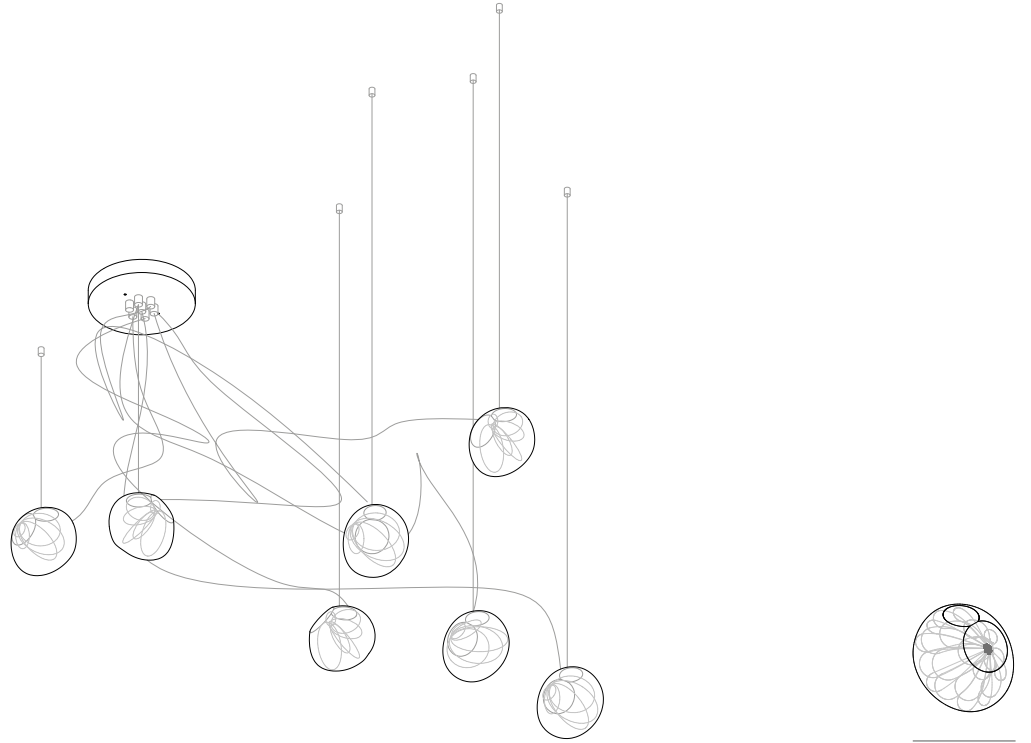

ROOM

WWW.ROOMONLINE.COM

BOCCI 118 SCULPTURAL CABLE

APPROX. 5.7" D GLOBES, AVAILABLE WITH THE NUMBER OF PENDANTS RANGING FROM 1-61; CUSTOM CONFIGURATIONS ALSO AVAILABLE. CANOPIES RANGE IN SIZE AND SHAPE WITH THE NUMBER OF PENDANTS.

HAND BLOWN OPAL GLASS, BRAIDED METAL COAXIAL CABLE, POWDER COATED WHITE, BLACK, OR BRUSHED NICKEL CANOPY, DEPENDING ON STYLE AND SIZE

ITEM NO. LI484

Image shown above 118.7 with round canopy

± Ø130 - 146mm

| | |
|-------------------------|---|
| Series | 118 |
| Mounting | Ceiling mounted |
| Glass Colours | Clear |
| Lamp | 1W LED, 2700K, 100lm (2500K and 3000K options available) |
| Sculptural Cable | 3000mm standard / up to 30500mm maximum Adjustable length: 118.1 - 118.7 Non-adjustable Length: 118.13 - 118.61 |
| Cable Finishes | Black or nickel |
| Canopy Finishes | 118.1 - 118.7: white, black or brushed nickel canopy 118.13 - 118.61: white canopy |
| Materials | Blown glass, braided metal cable, electrical components, steel canopy |
| Power Supply | Integral Remote mounted for 118.1m Bocci recommends remote mounting power supplies for ease of long-term maintenance. |
| Environment | Indoor, dry location. IP30 |
| Note | Pendant anchor kit included. |