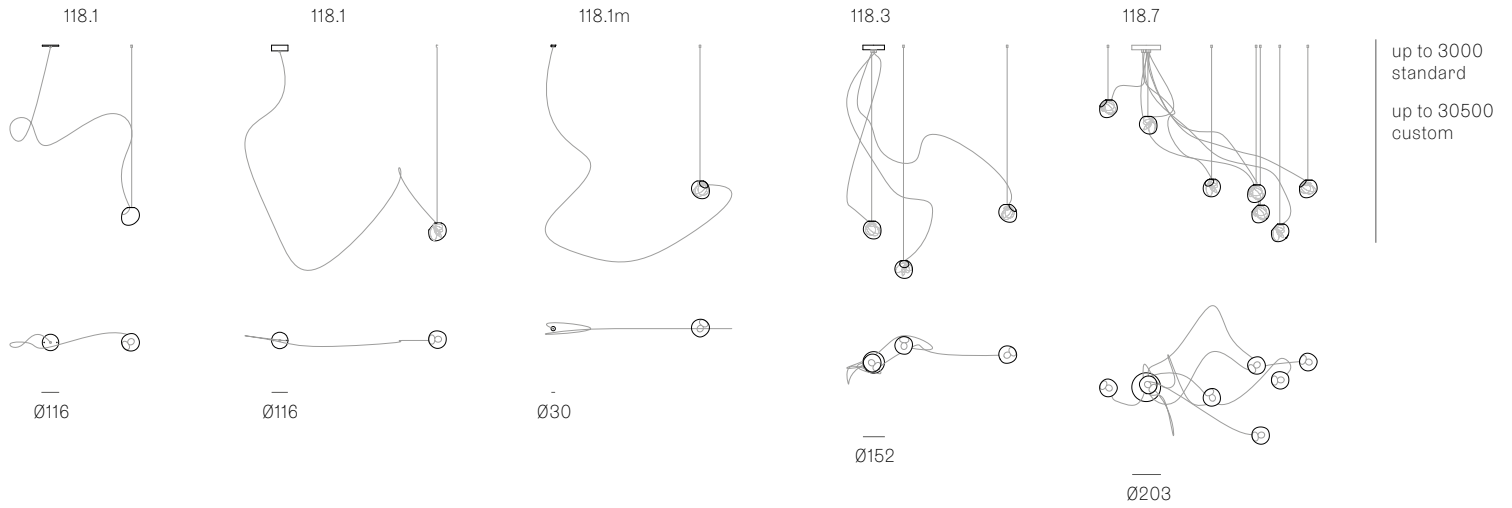

| | |
|-------------------------|---|
| Series | 118 |
| Mounting | Ceiling mounted |
| Glass Colours | Clear |
| Lamp | 1W LED, 2700K, 100lm (2500K and 3000K options available) |
| Sculptural Cable | 3000mm standard / up to 30500mm maximum Adjustable length: 118.1 - 118.7 Non-adjustable Length: 118.13 - 118.61 |
| Cable Finishes | Black or nickel |
| Canopy Finishes | 118.1 - 118.7: white, black or brushed nickel canopy 118.13 - 118.61: white canopy |
| Materials | Blown glass, braided metal cable, electrical components, steel canopy |
| Power Supply | Integral Remote mounted for 118.1m Bocci recommends remote mounting power supplies for ease of long-term maintenance. |
| Environment | Indoor, dry location. IP30 |
| Note | Pendant anchor kit included. |

Patent # Worldwide patents pending.

Certifications

Weight (kg)

Round

| | |
|---------------|-------|
| 118.1 | 3.3 |
| 118.3 | 9.7 |
| 118.7 | 22.5 |
| 118.13 | 45.1 |
| 118.19 | 71.1 |
| 118.37 | 129.5 |
| 118.61 | 205.8 |

Best practices for wiring multiple single pendant fixtures with remote mounted power supplies:

- Multiple single pendant fixtures should be wired in parallel, DO NOT wire in series.
- Bocci recommends a home run line for each fixture location to avoid significant voltage drop.
- Calculations for distance to the power supply, or required wire gauge in order to avoid voltage drop, are the responsibility of the installing party.

ADJUSTABLE LENGTH

NON-ADJUSTABLE LENGTH

All dimensions are in millimeters (mm) unless otherwise specified.