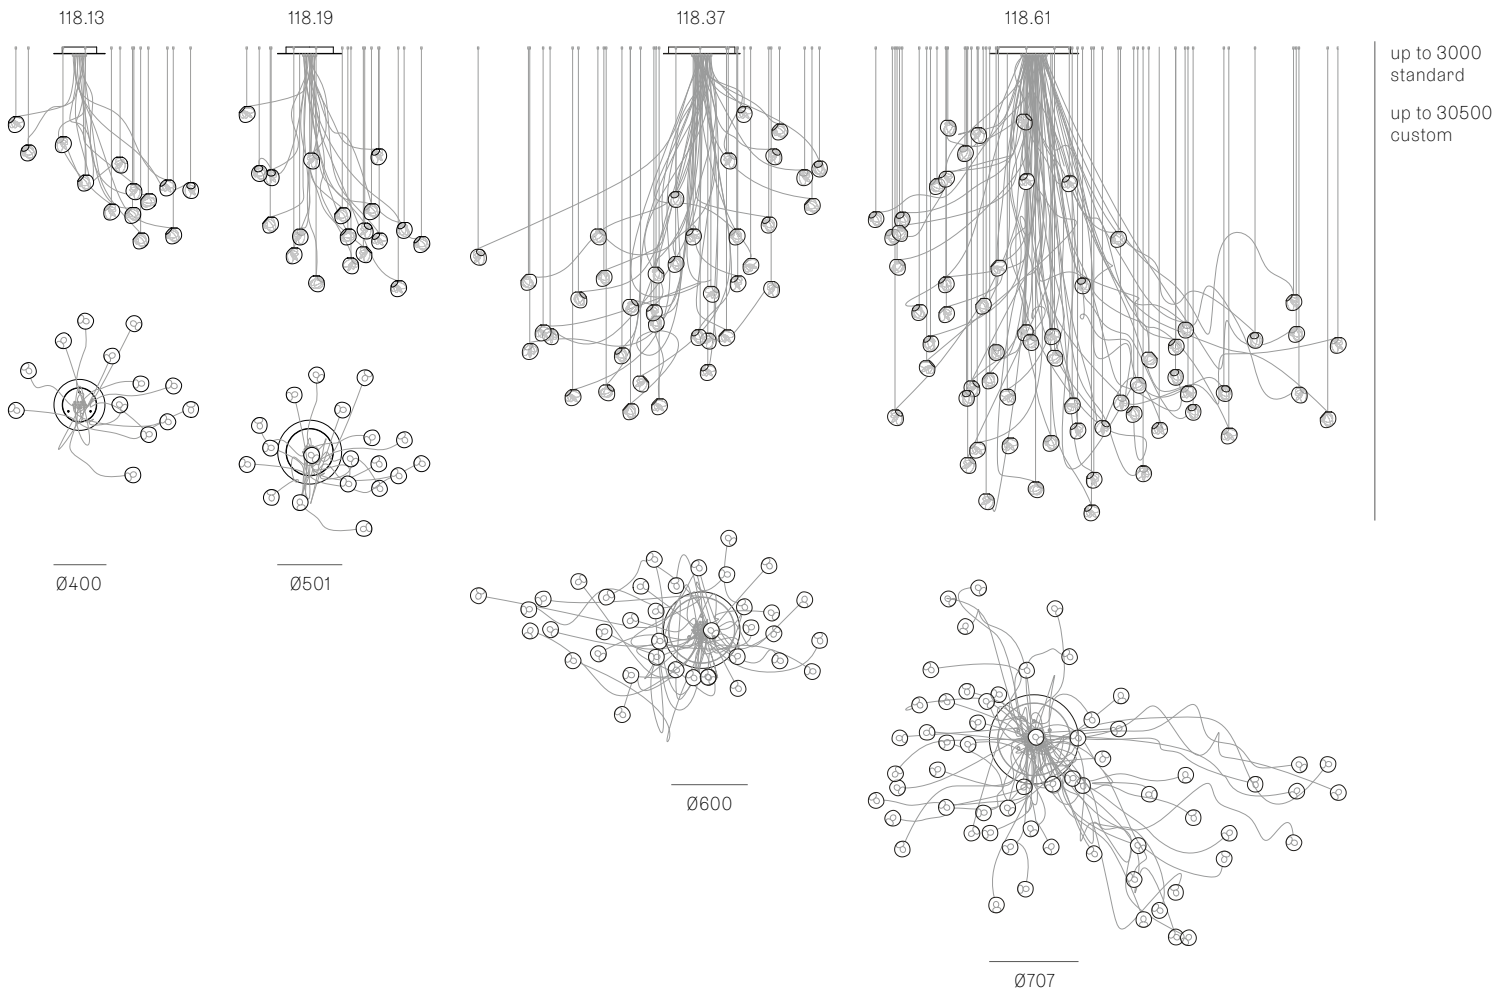

NON-ADJUSTABLE LENGTH

All dimensions are in millimeters (mm) unless otherwise specified.