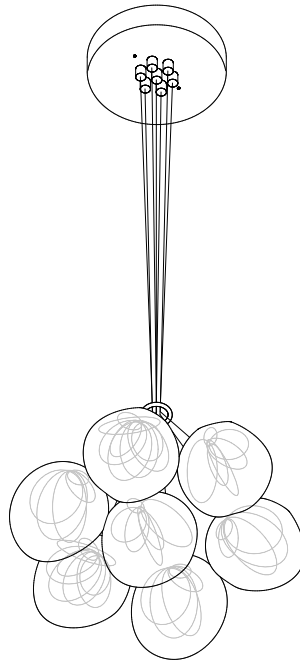

ROOM

WWW.ROOMONLINE.COM

BOCCI 118 CLUSTER

APPROX. 5.7" D GLOBES, AVAILABLE WITH THE NUMBER OF PENDANTS RANGING FROM 3-61; CUSTOM CONFIGURATIONS ALSO AVAILABLE. CANOPIES RANGE IN SIZE AND SHAPE WITH THE NUMBER OF PENDANTS.

HAND BLOWN OPAL GLASS, BRAIDED METAL COAXIAL CABLE, POWDER COATED WHITE, BLACK, OR BRUSHED NICKEL CANOPY, DEPENDING ON STYLE AND SIZE

ITEM NO. LI493

Image shown above 118.7 with round canopy

± Ø130 - 146mm

Series	118
Mounting	Ceiling mounted
Glass Colours	White
Lamp	1W LED, 2700K, 100lm (2500K and 3000K options available)
Coaxial Length	3000mm standard / up to 30500mm maximum Adjustable length: 118.3 - 118.7 Non-adjustable length: 118.13 - 118.61
Canopy Finishes	118.3 - 118.7: white, black or brushed nickel canopy 118.13 - 118.61: white canopy
Materials	Blown glass, braided metal coaxial cable, electrical components, steel canopy
Power Supply	Integral Bocci recommends remote mounting power supplies for ease of long-term maintenance.
Environment	Indoor, dry location. IP30
Note	Every single Bocci product is handmade. Each one is variously blown, poured, carved, polished, packed and dispatched directly by us. As such, no two products are identical; they are individual, irregular expressions of our research.
Patent #	Worldwide patents pending.

Weight (kg)

Round

118.3	9.7
118.7	22.5
118.13	41.4
118.19	60.2
118.37	116.8
118.61	192.2

Certifications

ADJUSTABLE LENGTH

NON-ADJUSTABLE LENGTH

All dimensions are in millimeters (mm) unless otherwise specified.