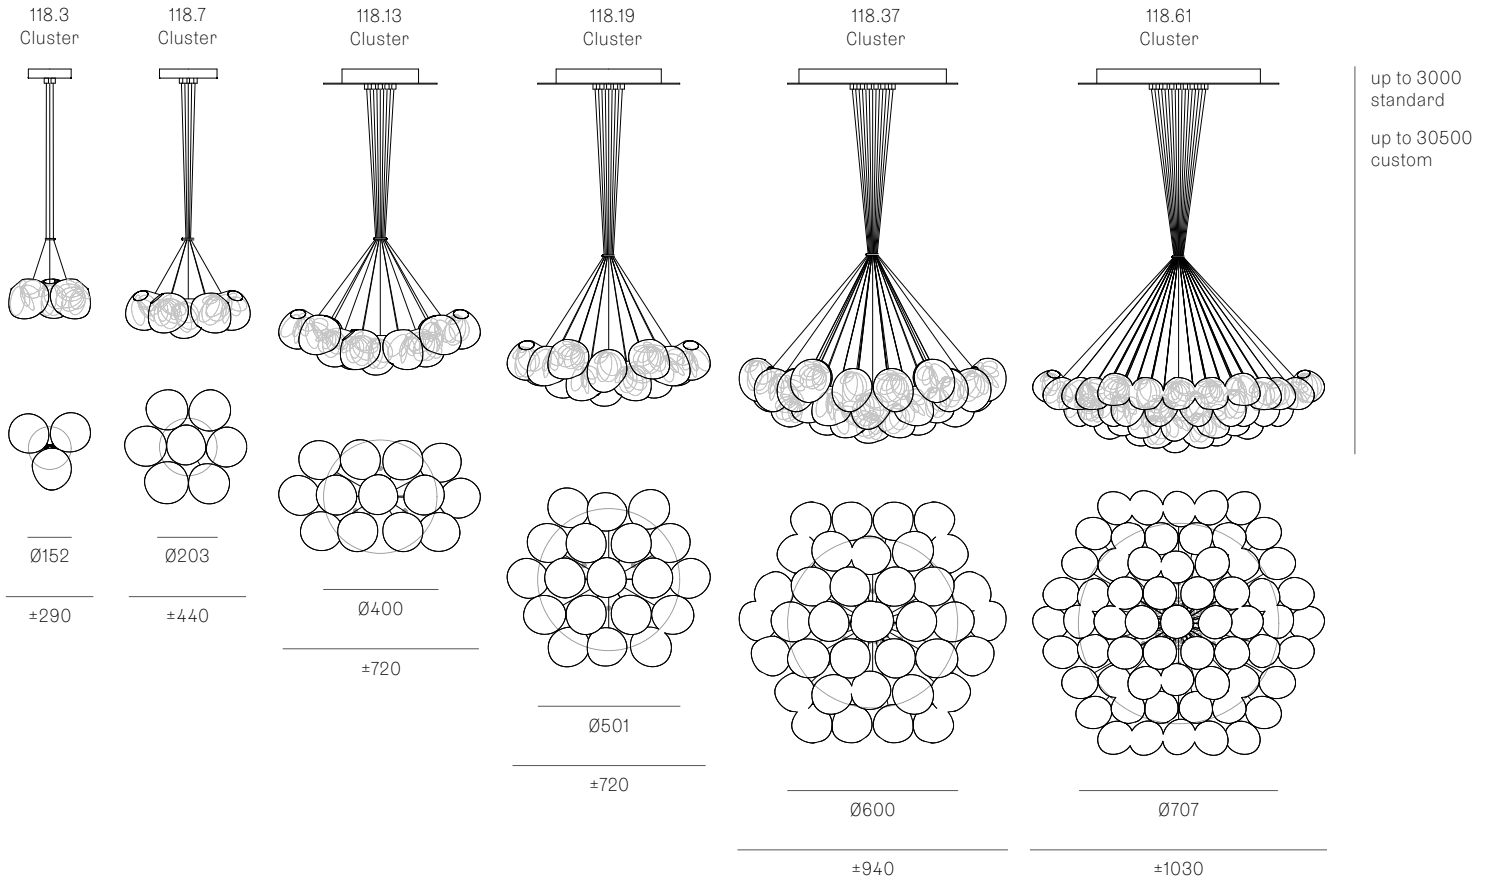

ROOM

WWW.ROOMONLINE.COM

BOCCI 118 CLUSTER

APPROX. 5.7" D GLOBES, AVAILABLE WITH THE NUMBER OF PENDANTS RANGING FROM 3-61; CUSTOM CONFIGURATIONS ALSO AVAILABLE. CANOPIES RANGE IN SIZE AND SHAPE WITH THE NUMBER OF PENDANTS.

HAND BLOWN OPAL GLASS, BRAIDED METAL COAXIAL CABLE, POWDER COATED WHITE, BLACK, OR BRUSHED NICKEL CANOPY, DEPENDING ON STYLE AND SIZE

ITEM NO. LI493

Image shown above 118.7 with round canopy

± Ø130 - 146mm

Series	118
Mounting	Ceiling mounted
Glass Colours	White
Lamp	1W LED, 2700K, 100lm (2500K and 3000K options available)
Coaxial Length	3000mm standard / up to 30500mm maximum Adjustable length: 118.3 - 118.7 Non-adjustable length: 118.13 - 118.61
Canopy Finishes	118.3 - 118.7: white, black or brushed nickel canopy 118.13 - 118.61: white canopy
Materials	Blown glass, braided metal coaxial cable, electrical components, steel canopy
Power Supply	Integral Bocci recommends remote mounting power supplies for ease of long-term maintenance.
Environment	Indoor, dry location. IP30
Note	Every single Bocci product is handmade. Each one is variously blown, poured, carved, polished, packed and dispatched directly by us. As such, no two products are identical; they are individual, irregular expressions of our research.
Patent #	Worldwide patents pending.

Weight (kg)

Round

118.3	9.7
118.7	22.5
118.13	41.4
118.19	60.2
118.37	116.8
118.61	192.2

Certifications

ADJUSTABLE LENGTH

NON-ADJUSTABLE LENGTH

All dimensions are in millimeters (mm) unless otherwise specified.