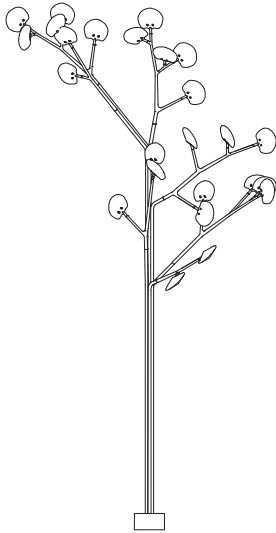

16

Tree armature system connects glass pieces to a series of branches.

LED lamps and power supplies are included.

Install power supplies remotely in a close, accessible, water tight and hidden location for ease of long term maintenance. Installation to be done by certified personnel to ensure code compliance.

All trees are rated (IP 56) for outdoor (or indoor) use based on structural analysis for the maximum loaded trees noted above in moderately sheltered locations near seawater with minimal snowloads. Any other application restraints may need further engineering.

US patent # D754,911
EU patent #002672774 - 0001 to 0012

Made in Vancouver, Canada

16.25 tree

Tree

On site composition required. Anchored base with snap fit branches. Please see specification for details.

16.5	Tree	1m tall with 2 branches, 5 pendants, and Ø201mm stainless steel base	\$9,225
16.6	Tree	1.3m tall with 2 branches, 6 pendants, and Ø201mm stainless steel base	\$11,070
16.7	Tree	1.3m tall with 2 branches, 7 pendants, and Ø201mm stainless steel base	\$12,915
16.8	Tree	1.1m tall with 2 branches, 8 pendants, and Ø201mm stainless steel base	\$14,760
16.9	Tree	1.3m tall with 2 branches, 9 pendants, and Ø201mm stainless steel base	\$16,605
16.10	Tree	2.8m tall with 3 branches, 10 pendants, and Ø150mm stainless steel base	\$19,500
16.15	Tree	3.5m tall with 3 branches, 15 pendants, and Ø150mm stainless steel base	\$29,250
16.20	Tree	3.5m tall with 7 branches, 20 pendants, and Ø250mm stainless steel base	\$39,000
16.25	Tree	4.7m tall with 7 branches, 25 pendants, and Ø250mm stainless steel base	\$48,750
16.35	Tree	7.1m tall with 7 branches, 35 pendants, and Ø250mm stainless steel base	\$68,250
16.40	Tree	7.1m tall with 7 branches, 40 pendants, and Ø250mm stainless steel base	\$78,000