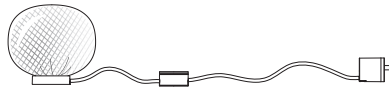

84t

± Ø110 - 130