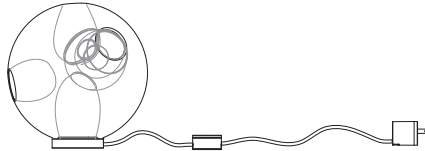

38Vt

± 100 - 150