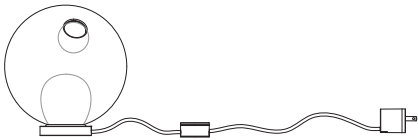

PLUG TYPES

TABLE LIGHT

± Ø157 - 171

28t

± Ø190 - 215