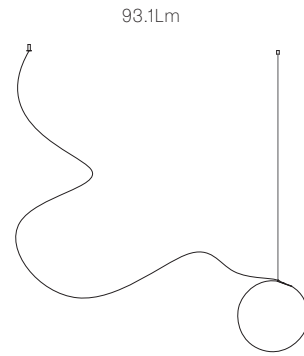

Image shown above 93.1L

Series	93
Mounting	Ceiling mounted
Lamp	2W LED, 2700K
Sculptural Cable	3000mm standard / up to 30500mm maximum Adjustable length
Cable Finishes	Black or nickel
Anchor Finishes	White, black, brass, brushed nickel
Canopy Finishes	93.1L: white, black or brushed nickel canopy 93.1Lm: white, black, brushed nickel, or brushed brass canopy
Materials	Blown glass, aluminum, braided metal coaxial cable, electrical components, steel canopy
Power Supply	Integral Remote mounted for 93.1Lm Bocci recommends remote mounting power supplies for ease of long-term maintenance.
Environment	Indoor, dry location. IP30
Note	Pendant anchor kit included. Every single Bocci product is handmade. Each one is variously blown, poured, carved, polished, packed and dispatched directly by us. As such, no two products are identical; they are individual, irregular expressions of our research.
Patent #	Worldwide patents pending.
Certifications	

Weight (kg)

Round

93.1L	5.5
--------------	------------

Best practices for wiring multiple single pendant fixtures with remote mounted power supplies:

- Multiple single pendant fixtures should be wired in parallel, DO NOT wire in series.
- Bocci recommends a home run line for each fixture location to avoid significant voltage drop.
- Calculations for distance to the power supply, or required wire gauge in order to avoid voltage drop, are the responsibility of the installing party.

ADJUSTABLE LENGTH

up to 3000
standard
up to 30500
custom