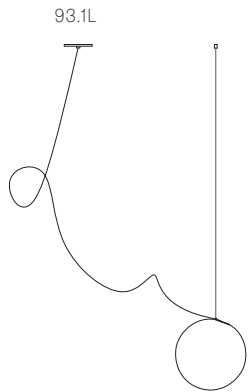

Image shown above 93.1L

Series	93
Mounting	Ceiling mounted
Lamp	2W LED, 2700K
Sculptural Cable	3000mm standard / up to 30500mm maximum Adjustable length
Cable Finishes	Black or nickel
Anchor Finishes	White, black, brass, brushed nickel
Canopy Finishes	93.1L: white, black or brushed nickel canopy 93.1Lm: white, black, brushed nickel, or brushed brass canopy
Materials	Blown glass, aluminum, braided metal coaxial cable, electrical components, steel canopy
Power Supply	Integral Remote mounted for 93.1Lm Bocci recommends remote mounting power supplies for ease of long-term maintenance.
Environment	Indoor, dry location. IP30
Note	Pendant anchor kit included. Every single Bocci product is handmade. Each one is variously blown, poured, carved, polished, packed and dispatched directly by us. As such, no two products are identical; they are individual, irregular expressions of our research.
Patent #	Worldwide patents pending.
Certifications	

Weight (kg)

Round

93.1L	5.5
--------------	------------

Best practices for wiring multiple single pendant fixtures with remote mounted power supplies:

- Multiple single pendant fixtures should be wired in parallel, DO NOT wire in series.
- Bocci recommends a home run line for each fixture location to avoid significant voltage drop.
- Calculations for distance to the power supply, or required wire gauge in order to avoid voltage drop, are the responsibility of the installing party.

ADJUSTABLE LENGTH

up to 3000
standard
up to 30500
custom