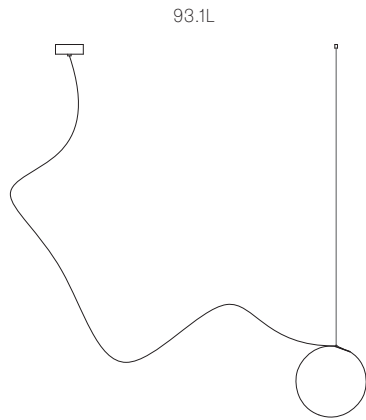

Image shown above 93.1L

Series	93
Mounting	Ceiling mounted
Lamp	2W LED, 2700K
Sculptural Cable	3000mm standard / up to 30500mm maximum Adjustable length
Cable Finishes	Black or nickel
Anchor Finishes	White, black, brass, brushed nickel
Canopy Finishes	93.1L: white, black or brushed nickel canopy 93.1Lm: white, black, brushed nickel, or brushed brass canopy
Materials	Blown glass, aluminum, braided metal coaxial cable, electrical components, steel canopy
Power Supply	Integral Remote mounted for 93.1Lm Bocci recommends remote mounting power supplies for ease of long-term maintenance.
Environment	Indoor, dry location. IP30
Note	Pendant anchor kit included. Every single Bocci product is handmade. Each one is variously blown, poured, carved, polished, packed and dispatched directly by us. As such, no two products are identical; they are individual, irregular expressions of our research.
Patent #	Worldwide patents pending.
Certifications	

Weight (kg)

Round

93.1L	5.5
--------------	------------

Best practices for wiring multiple single pendant fixtures with remote mounted power supplies:

- Multiple single pendant fixtures should be wired in parallel, DO NOT wire in series.
- Bocci recommends a home run line for each fixture location to avoid significant voltage drop.
- Calculations for distance to the power supply, or required wire gauge in order to avoid voltage drop, are the responsibility of the installing party.

ADJUSTABLE LENGTH

up to 3000
standard
up to 30500
custom