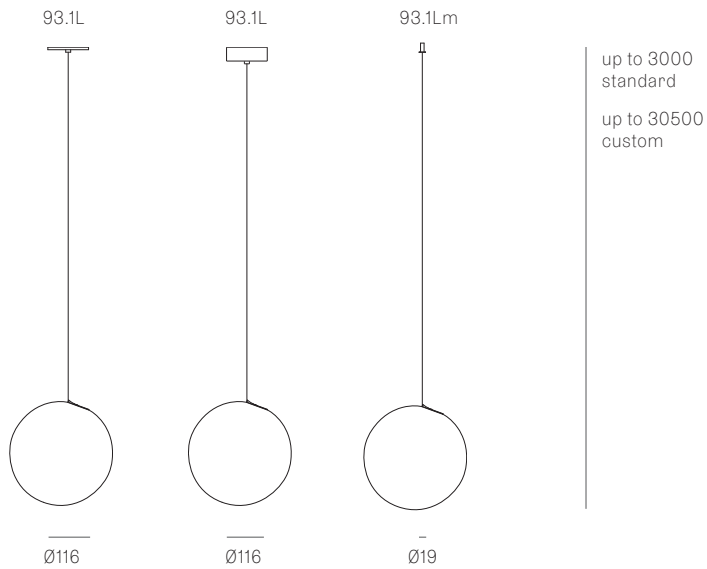

Image shown above 93.1L

Series	93
Mounting	Pendant suspension
Lamp	2W LED, 2700K
Coaxial	Adjustable length
Canopy Finishes	93.1L: white, black or brushed nickel canopy 93.1Lm: white, black, brushed nickel, or brushed brass canopy
Materials	Blown glass, aluminum, braided metal coaxial cable, electrical components, steel canopy
Power Supply	Integral Remote mounted for 93.1Lm Bocci recommends remote mounting power supplies for ease of long-term maintenance.
Environment	Indoor, dry location. IP30
Note	Every single Bocci product is handmade. Each one is variously blown, poured, carved, polished, packed and dispatched directly by us. As such, no two products are identical; they are individual, irregular expressions of our research.
Patent #	Worldwide patents pending.
Certifications	

Weight (kg)

Round

93.1L	5.5
--------------	------------

ADJUSTABLE LENGTH

**Best practices for wiring multiple single pendant fixtures with remote mounted power supplies:**

- Multiple single pendant fixtures should be wired in parallel. DO NOT wire in series.
- Bocci recommends a home run line for each fixture location to avoid significant voltage drop.
- Calculations for distance to the power supply, or required wire gauge in order to avoid voltage drop, are the responsibility of the installing party.

All dimensions are in millimeters (mm) unless otherwise specified.