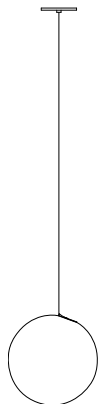

# 93L

93 series uses a coaxial cable suspension system in a random configuration.

LED lamps are included.

The following power supplies are included. Additional dimming types are available, please specify at time of order.

- 93.1L: ELV power supply

\*93.1Lm requires a new build/suspended ceiling with remote mounted power supplies.

Remote mounted power supplies recommended for ease of long term maintenance. Installation to be done by certified personnel to ensure code compliance.

#### Recommended retail prices excluding taxes.

Shipping costs not included, please refer to your region shipping price list for reference.

Worldwide patents pending.

Made in Vancouver, Canada

93.1L, adjustable length

#### Adjustable Length

Each pendant comes standard with 3m of coaxial cable. Upcharge applies for lengths over 3m. Cable length can be adjusted on site. White powder coated canopy included.

93.1L	Random	Single pendant, Ø116mm x 7mm round canopy	\$2,900
93.1L deep	Random	Single pendant, Ø116mm x 40mm round canopy	\$2,900
93.Lm*	Random	Single pendant, Ø19mm round canopy	\$2,900